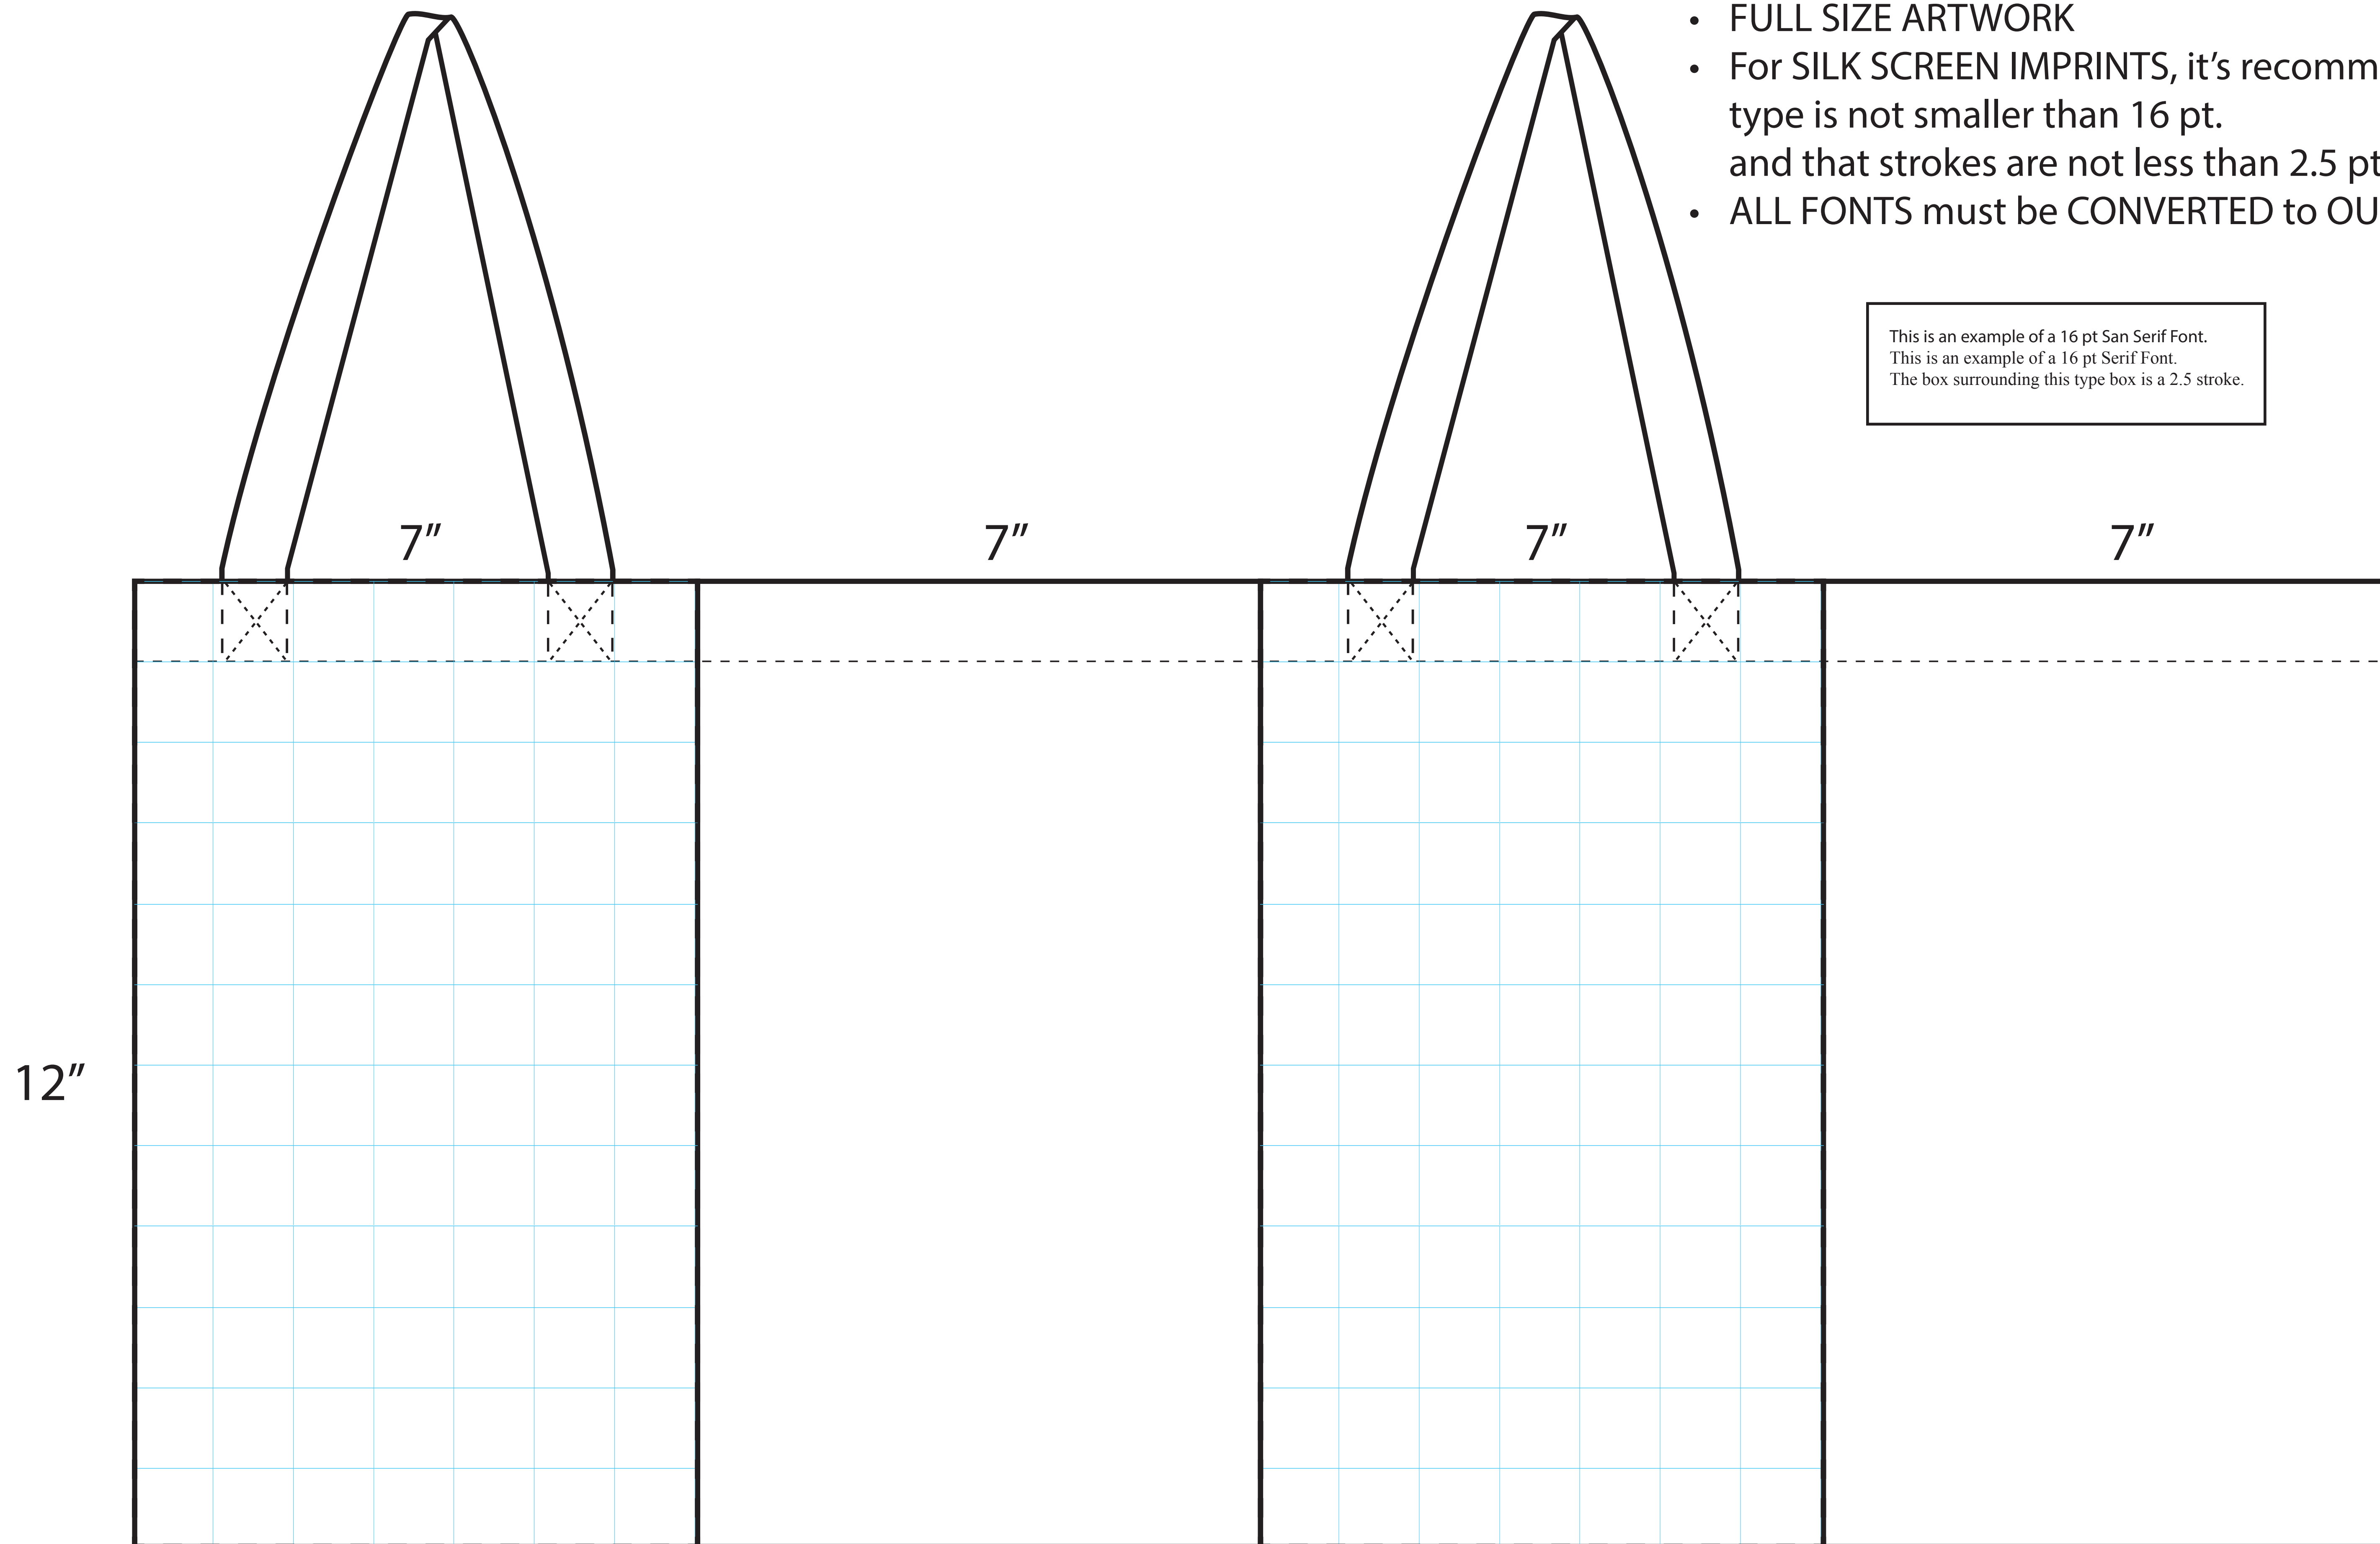

# SKU: WT26

Front and Back Imprint Areas 7" W x 12" H  
Gusset printing is NOT available on this bag

- FULL SIZE ARTWORK
- For SILK SCREEN IMPRINTS, it's recommended that type is not smaller than 16 pt. and that strokes are not less than 2.5 pt.
- ALL FONTS must be CONVERTED to OUTLINES.

This is an example of a 16 pt San Serif Font.  
This is an example of a 16 pt Serif Font.  
The box surrounding this type box is a 2.5 stroke.

Front Imprint

Gusset 1

Back Imprint

Gusset 2