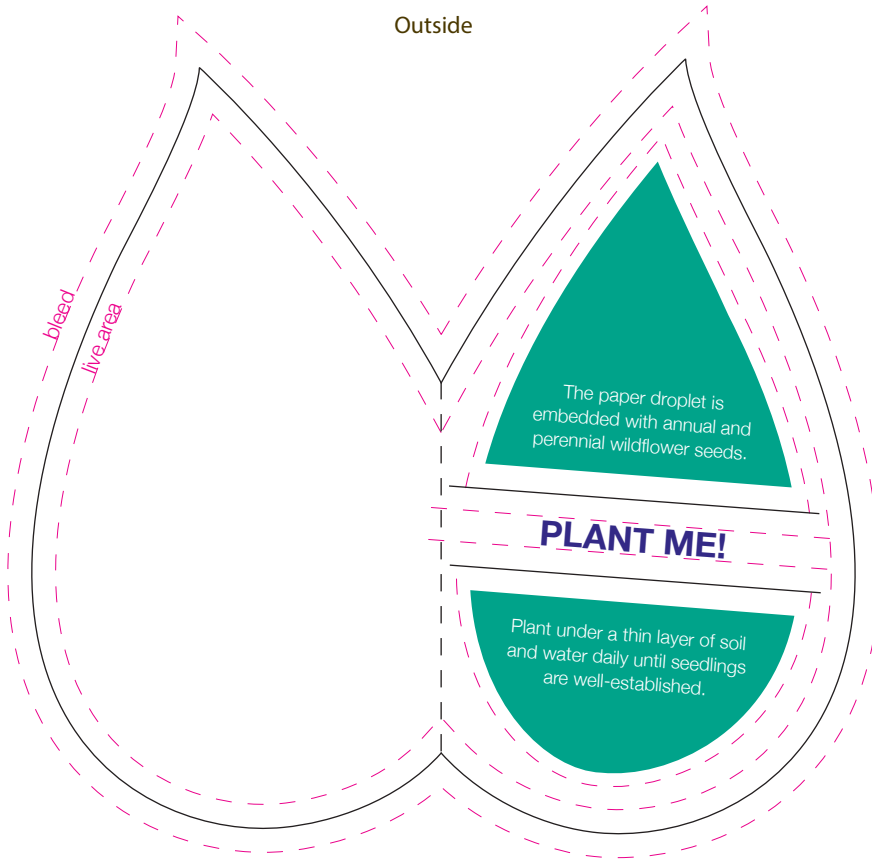

SKU: B1 - Mini Seed Paper Shape Cards (2.2" x 4" folded)

Shape: Droplet Color: Forest

- Seed Paper Colors
- Cranberry
 - Orange
 - Yellow
 - Forest
 - Sage
 - Lime
 - Teal
 - Royal
 - Violet
 - Burgundy
 - Natural
 - Desert Orange
 - Chartreuse
 - Terra Cotta
 - Coffee
 - Light Yellow
 - Powder
 - Light Blue
 - Lavender
 - Pink
 - Strawberry
 - White

Outside

Outside: Folded, with attached shape

Inside