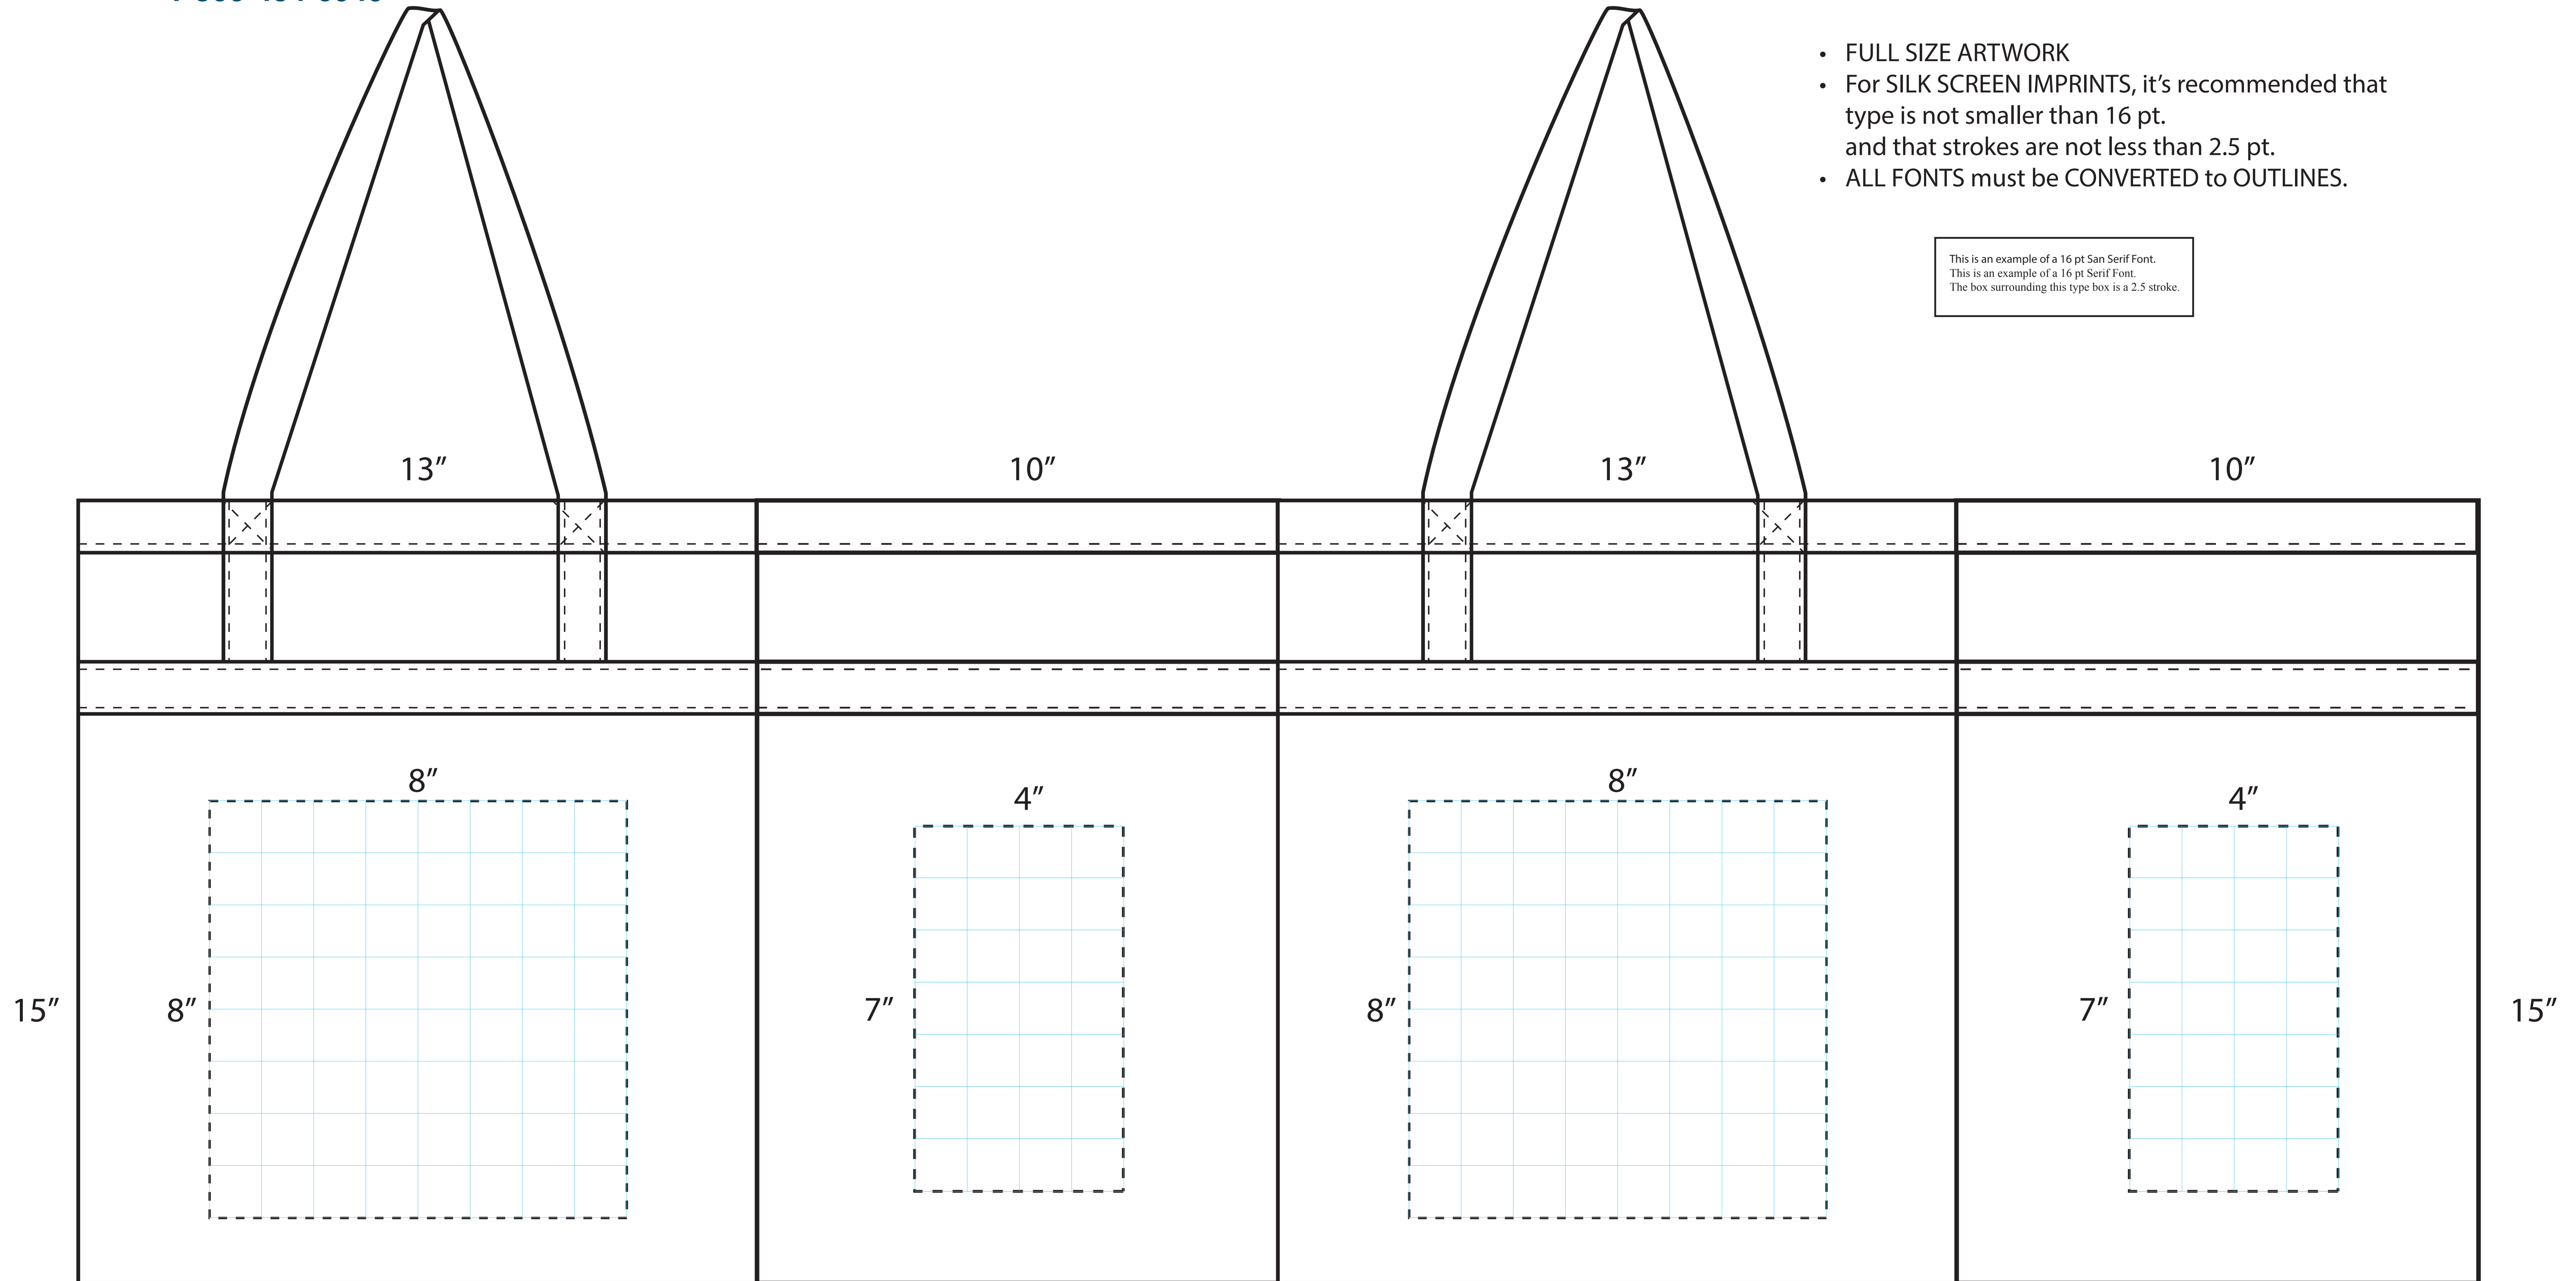

Front and Back Imprint Areas 8" W x 8" H  
 Gusset 1 and Gusset 2 Imprint Areas: 4" W x 7" H

- FULL SIZE ARTWORK
- For SILK SCREEN IMPRINTS, it's recommended that type is not smaller than 16 pt. and that strokes are not less than 2.5 pt.
- ALL FONTS must be CONVERTED to OUTLINES.

This is an example of a 16 pt San Serif Font.  
 This is an example of a 16 pt Serif Font.  
 The box surrounding this type box is a 2.5 stroke.

Front Imprint

Gusset 1

Back Imprint

Gusset 2