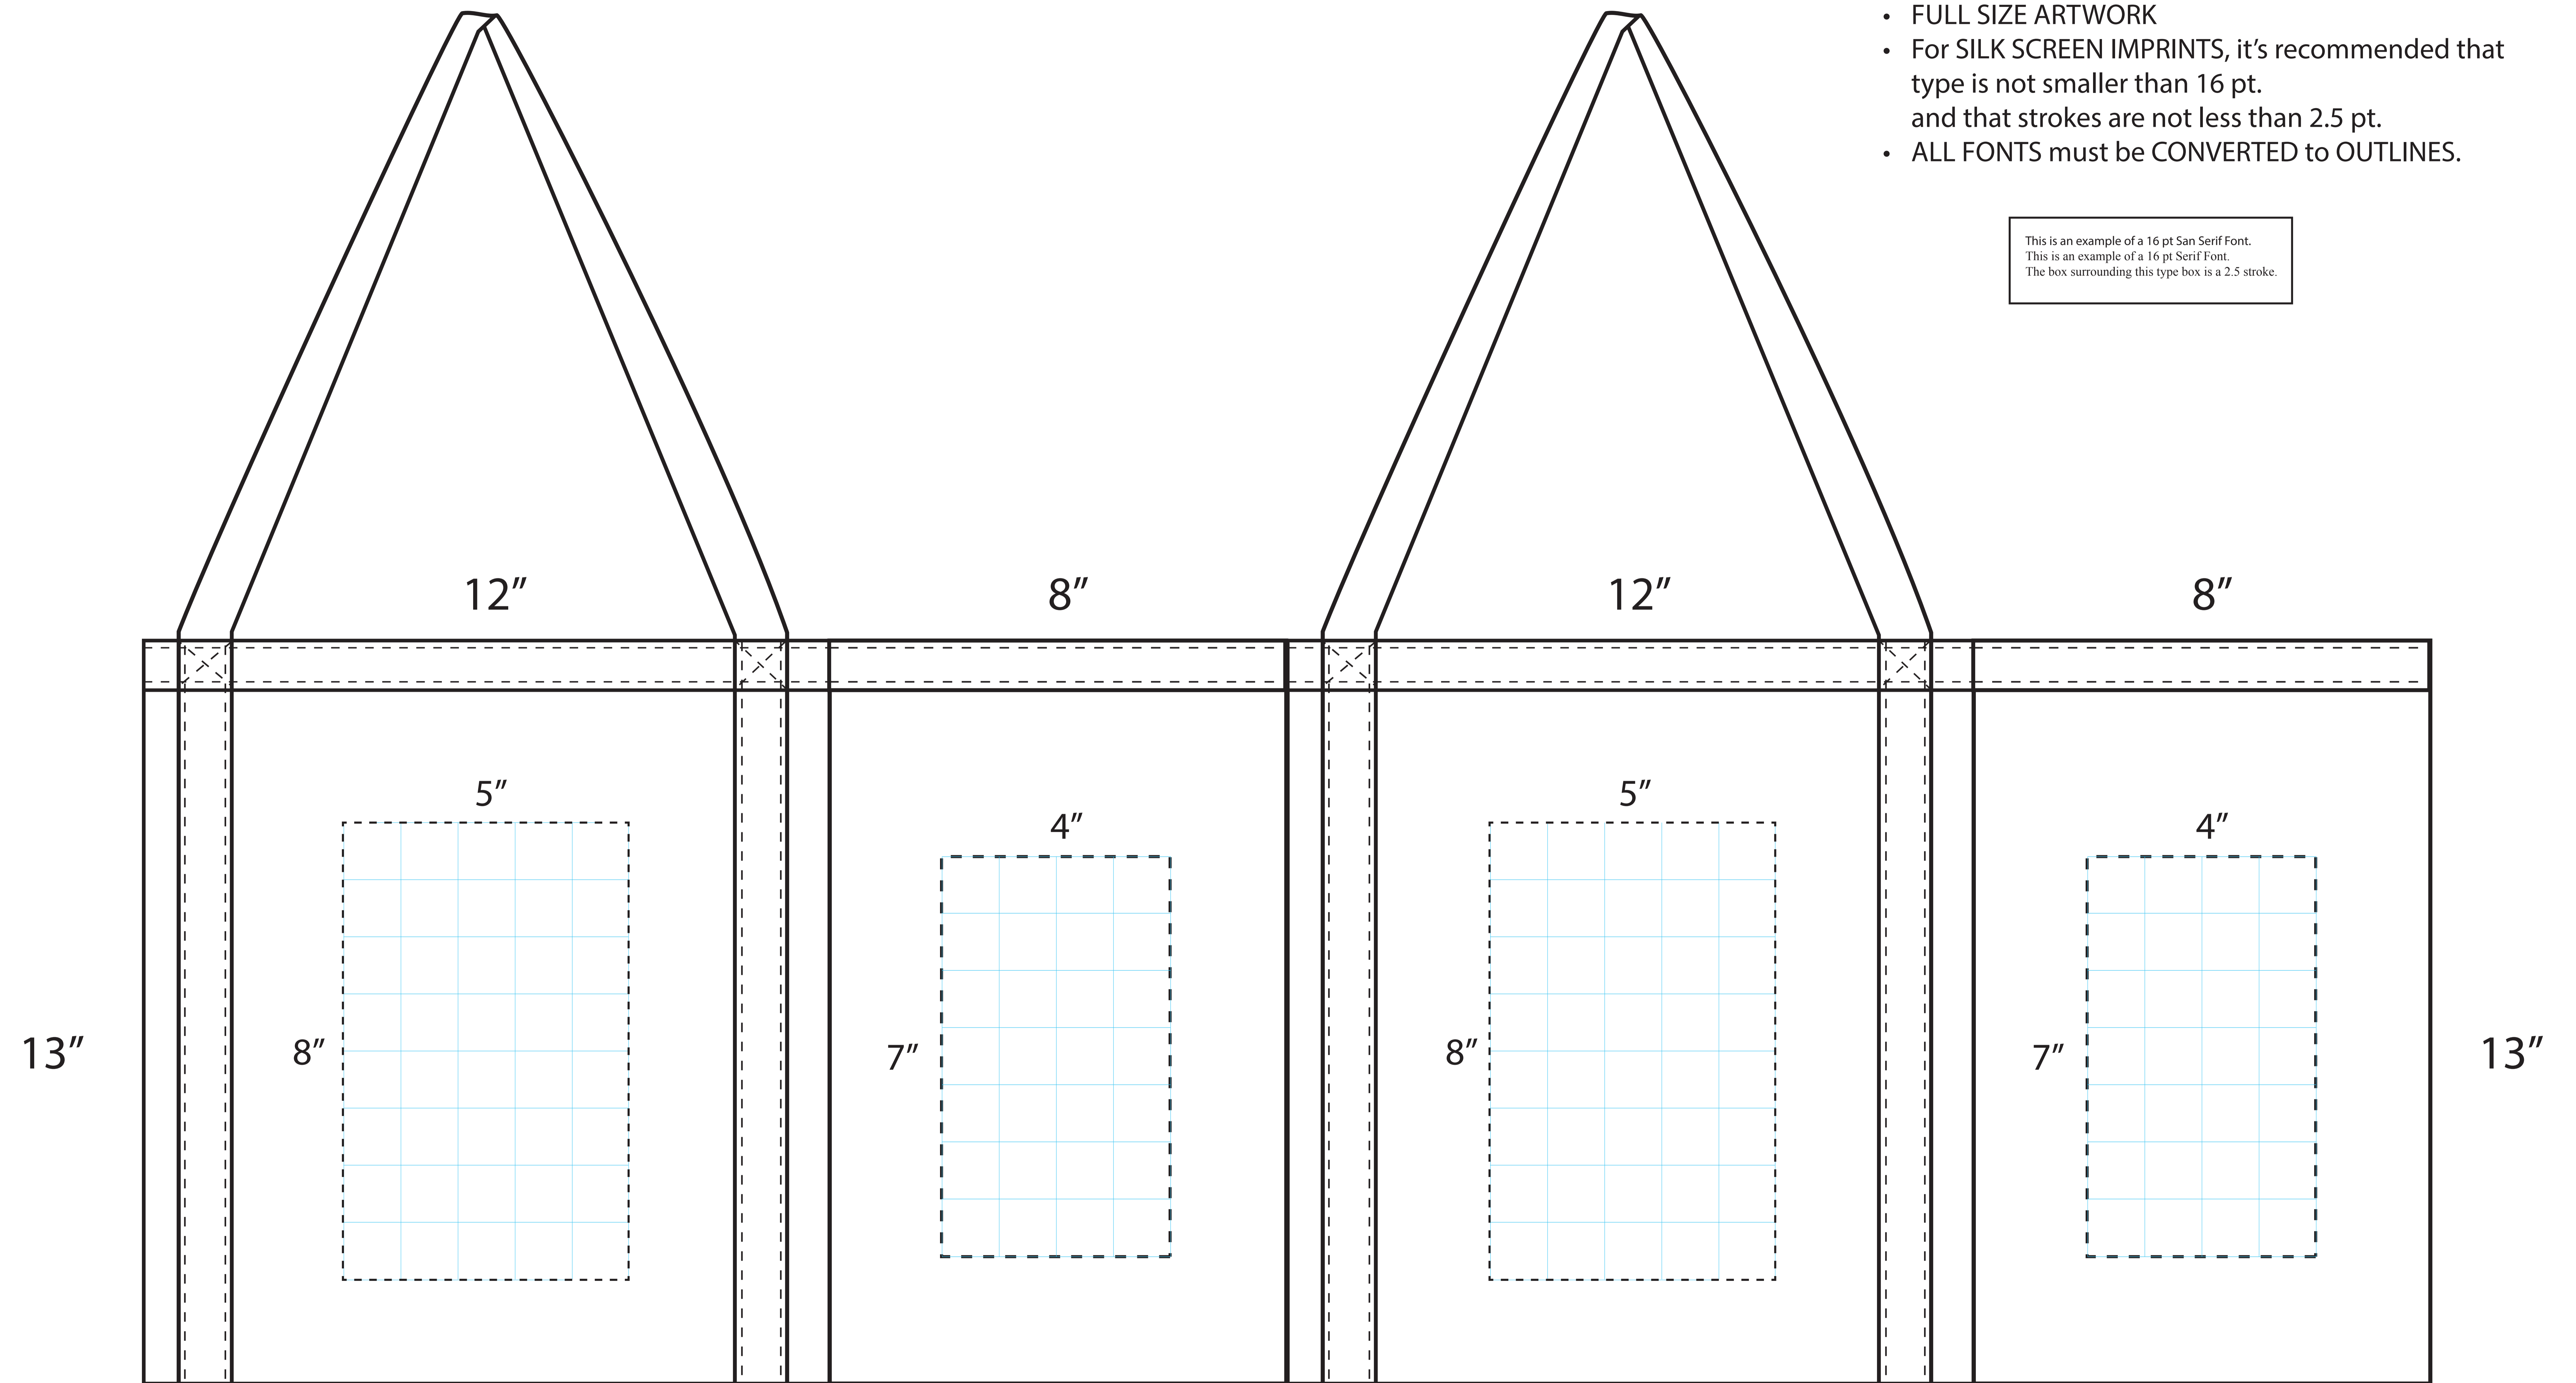

SKU: PP4

Front and Back Imprint Areas 5" W x 8" H  
 Gusset 1 and Gusset 2 Imprint Areas: 4" W x 7" H

- FULL SIZE ARTWORK
- For SILK SCREEN IMPRINTS, it's recommended that type is not smaller than 16 pt. and that strokes are not less than 2.5 pt.
- ALL FONTS must be CONVERTED to OUTLINES.

This is an example of a 16 pt San Serif Font.  
 This is an example of a 16 pt Serif Font.  
 The box surrounding this type box is a 2.5 stroke.

Front Imprint

Gusset 1

Back Imprint

Gusset 2