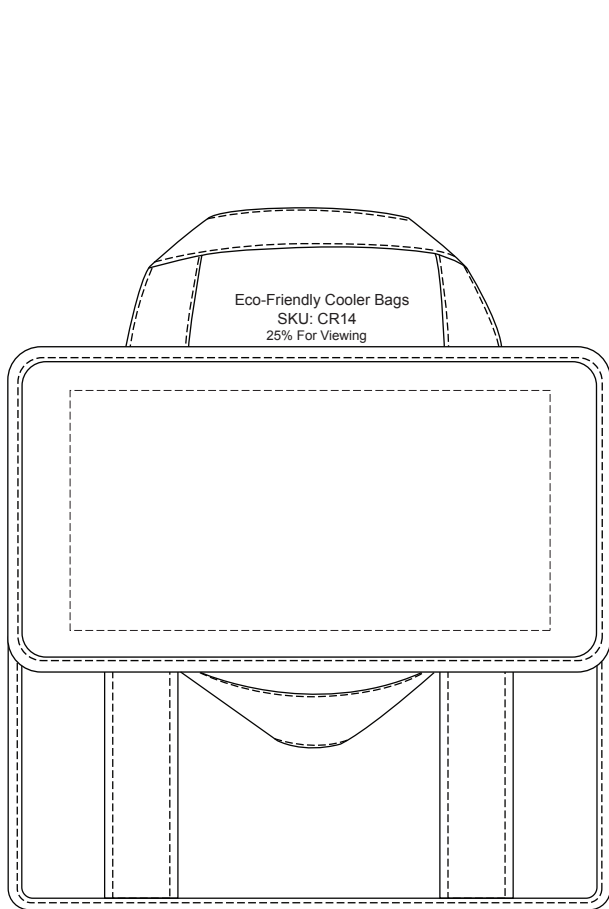

Imprint Areas: 10"(w) x 5"(h) top  
 4"(w) x 4"(h) front & back

Item #	Description
CR14	Eco-Friendly Cooler Bags

Your artwork will be sized to max imprint area unless otherwise requested. Due to the orientation of some logos, your artwork may be sized smaller than the imprint area listed here or in the catalog to achieve a uniform, non-distorted imprint.