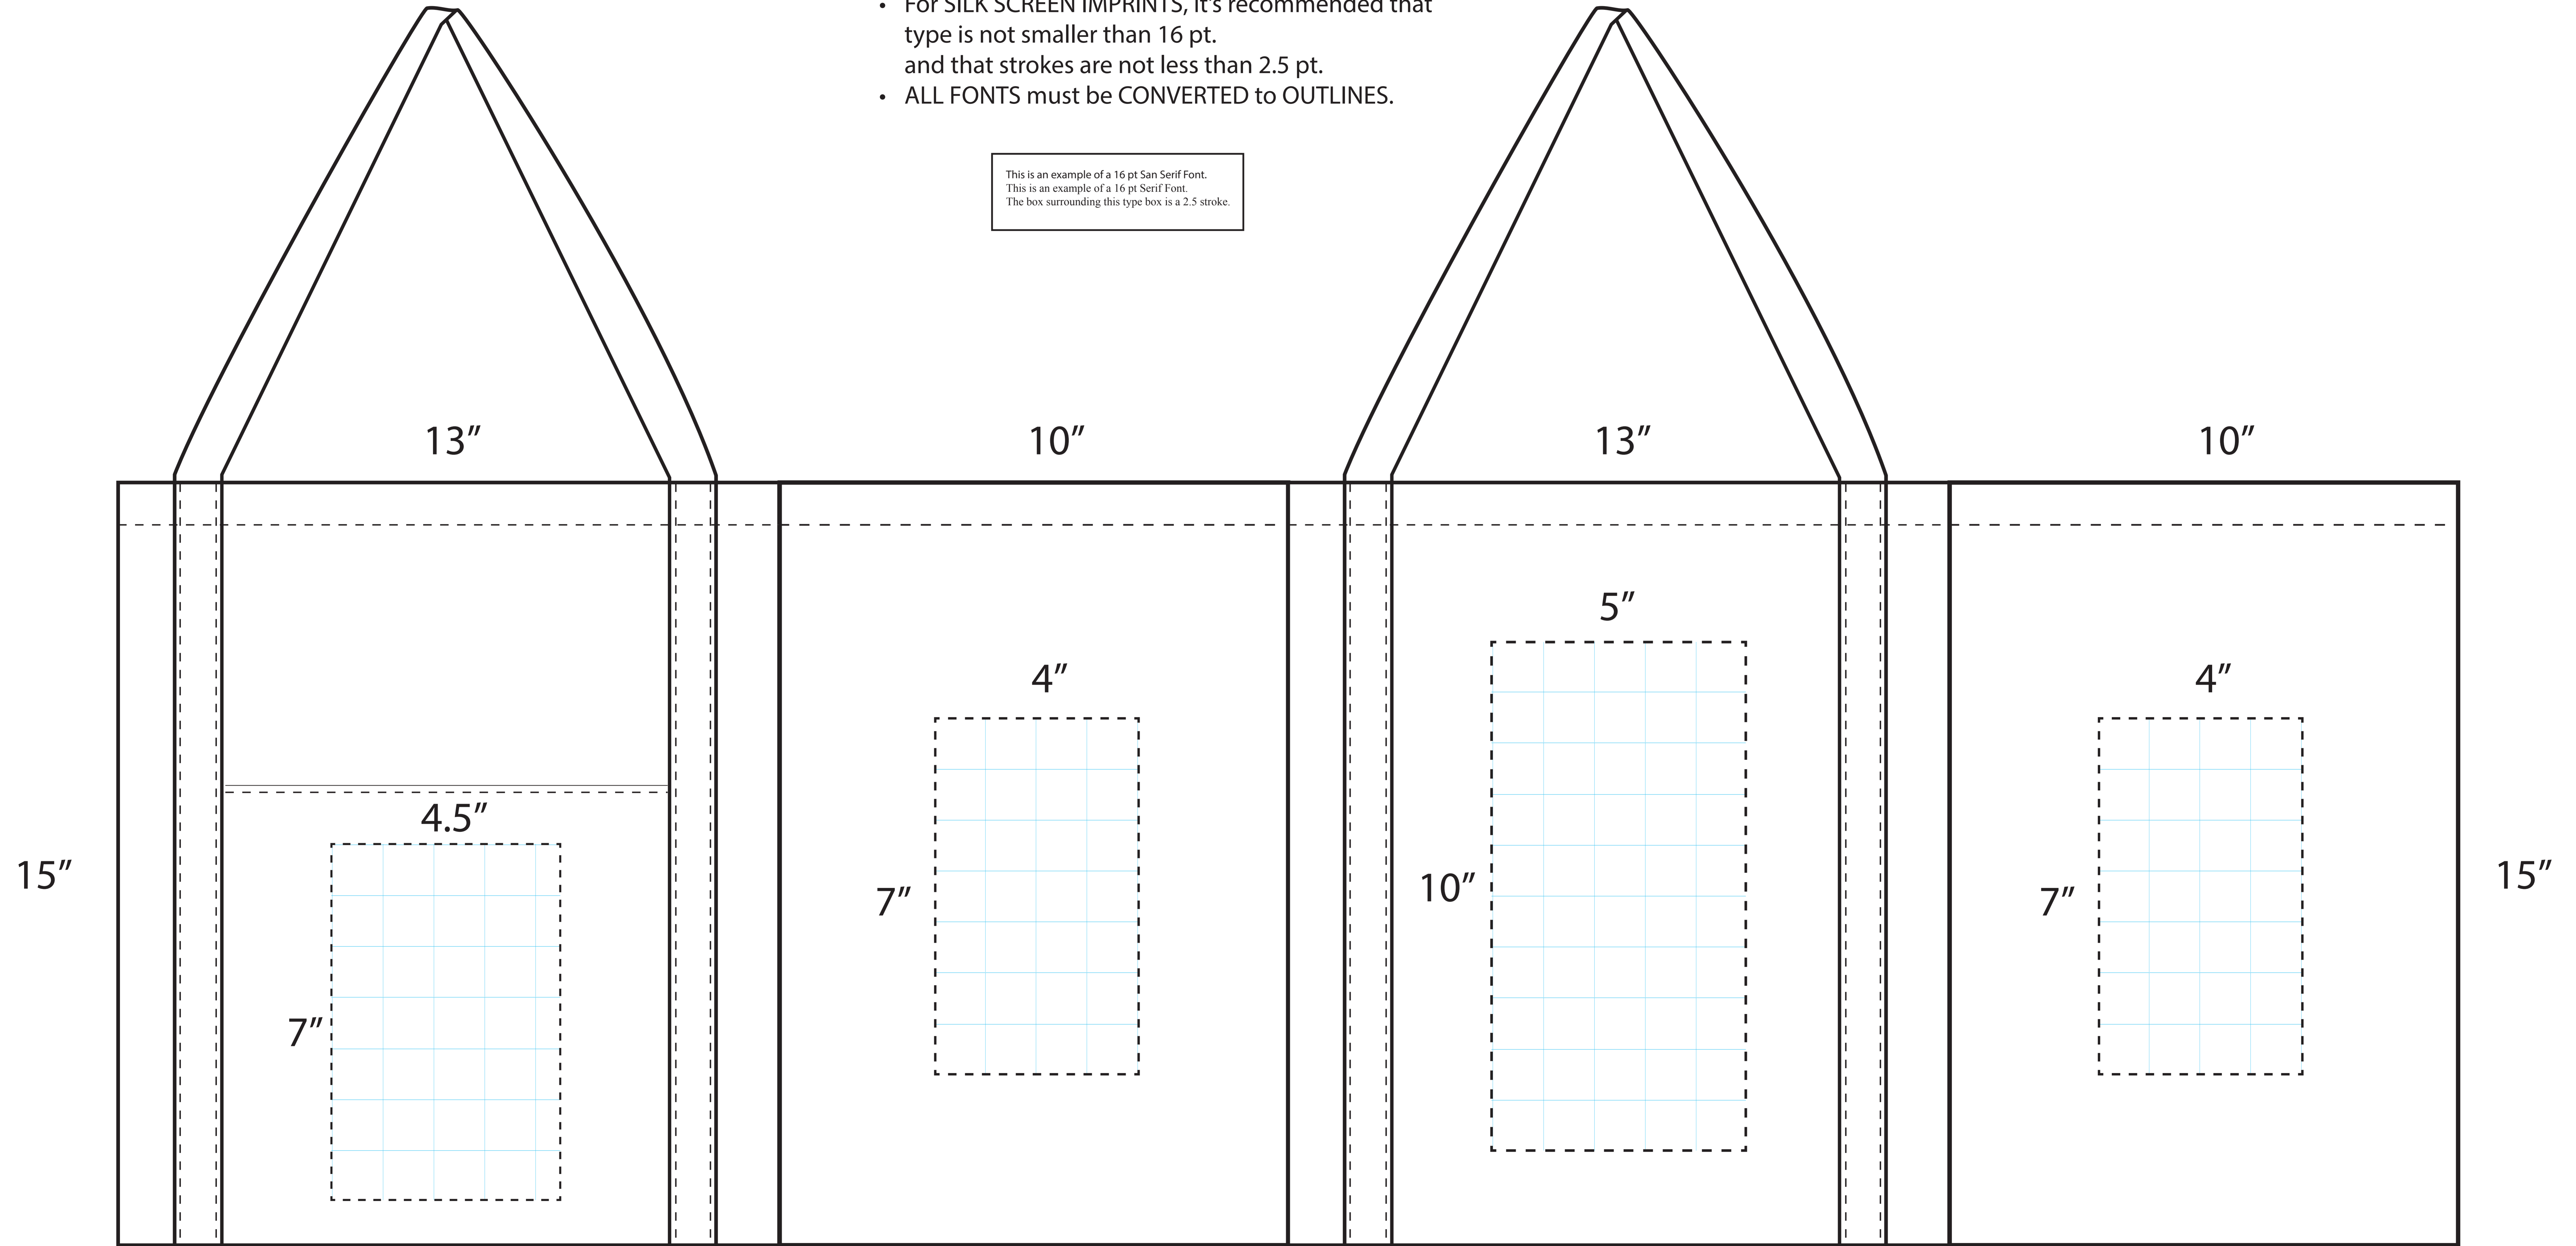

SKU: CR21

Front Imprint Area 4.5" W x 7" H
 Back Imprint Area 5" W x 10" H
 Gusset 1 and Gusset 2 Imprint Areas: 4" W x 7" H

- FULL SIZE ARTWORK
- For SILK SCREEN IMPRINTS, it's recommended that type is not smaller than 16 pt. and that strokes are not less than 2.5 pt.
- ALL FONTS must be CONVERTED to OUTLINES.

This is an example of a 16 pt San Serif Font.
 This is an example of a 16 pt Serif Font.
 The box surrounding this type box is a 2.5 stroke.

Front Imprint

Gusset 1

Back Imprint

Gusset 2