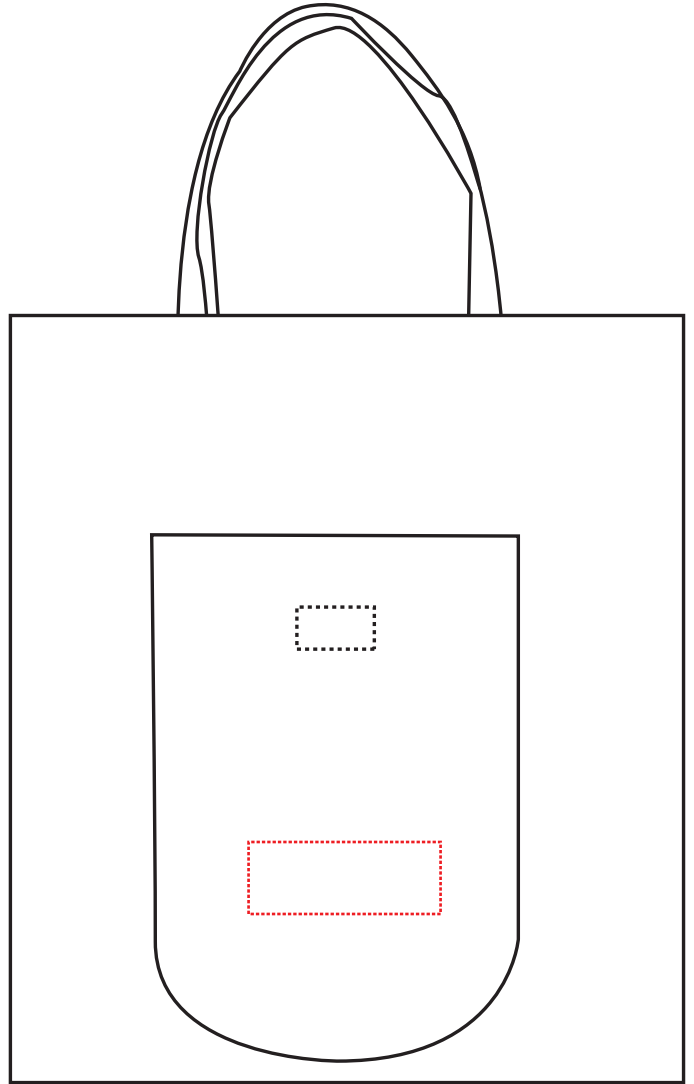

SKU: FG5

Back (will NOT be visible when closed)
imprint area: 10"w x 10"h

Front lower pocket (will be visible when closed)
Imprint area: 4"w x 1.5"h