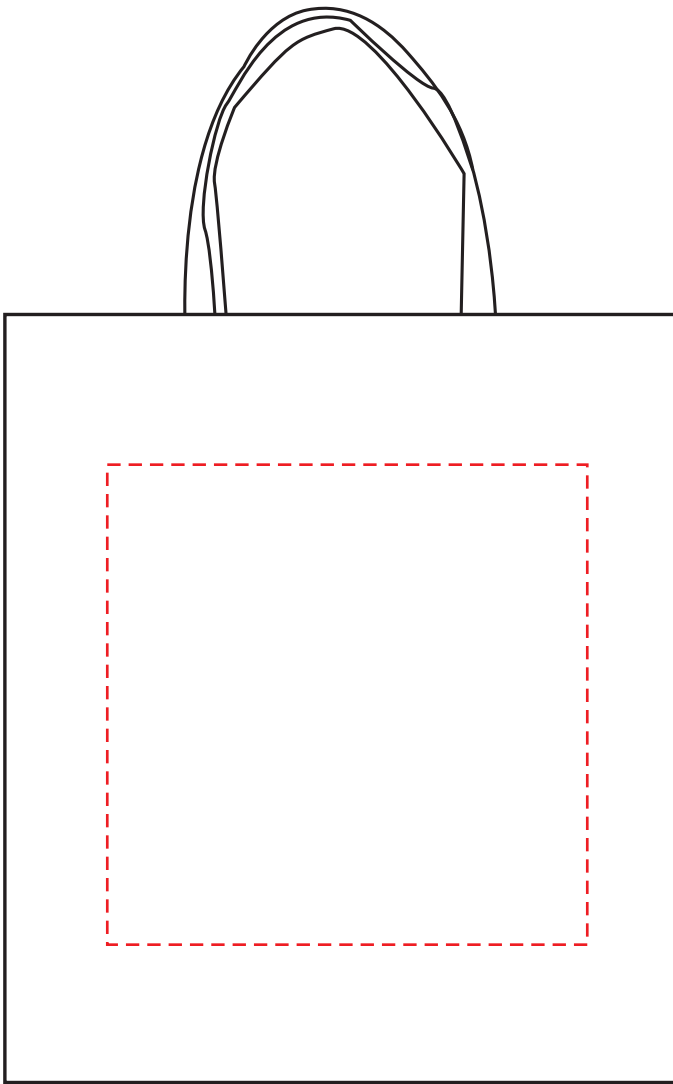

SKU: FG5

Back (will NOT be visible when closed)
imprint area: 10"w x 10"h

Front lower pocket (will be visible when closed)
Imprint area: 4"w x 1.5"h