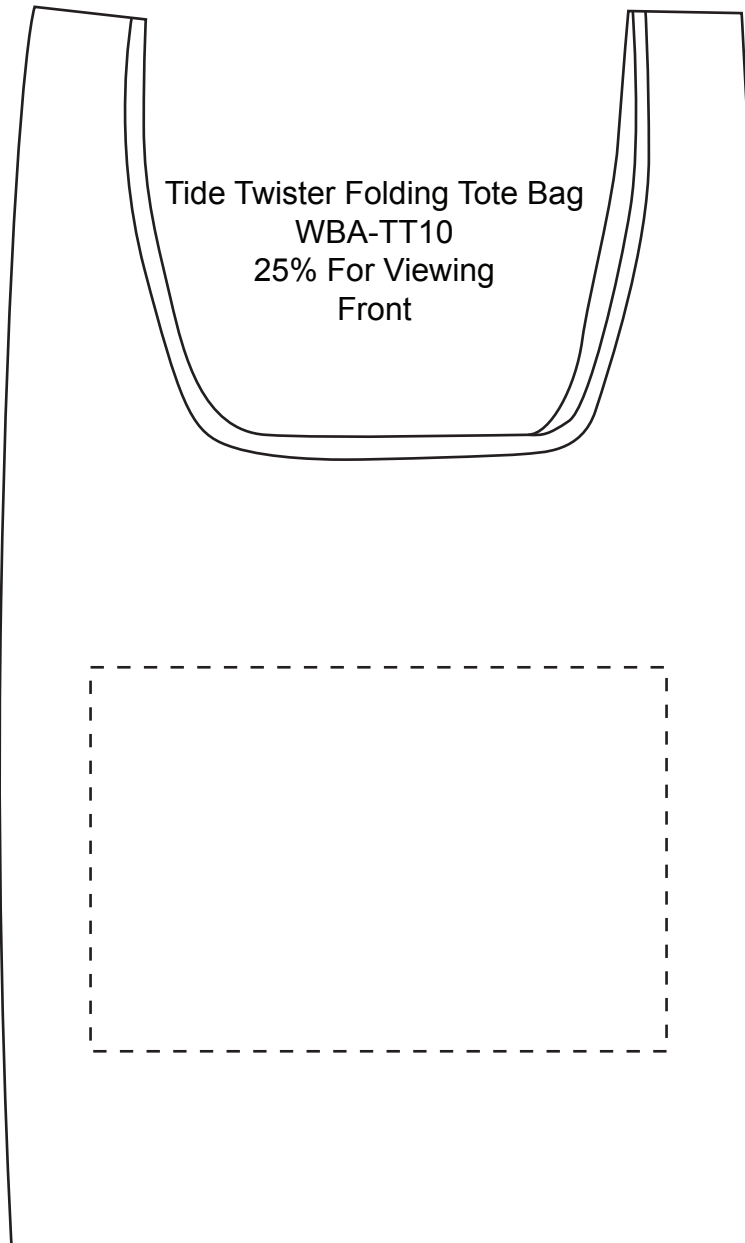

Imprint Area: 12"(w) x 8"(h) front & back

SKU:	
------	--

FG7	Wholesale Folding Tote Bags
-----	-----------------------------

Your artwork will be sized to max imprint area unless otherwise requested. Due to the orientation of some logos, your artwork may be sized smaller than the imprint area listed here or in the catalog to achieve a uniform, non-distorted imprint.