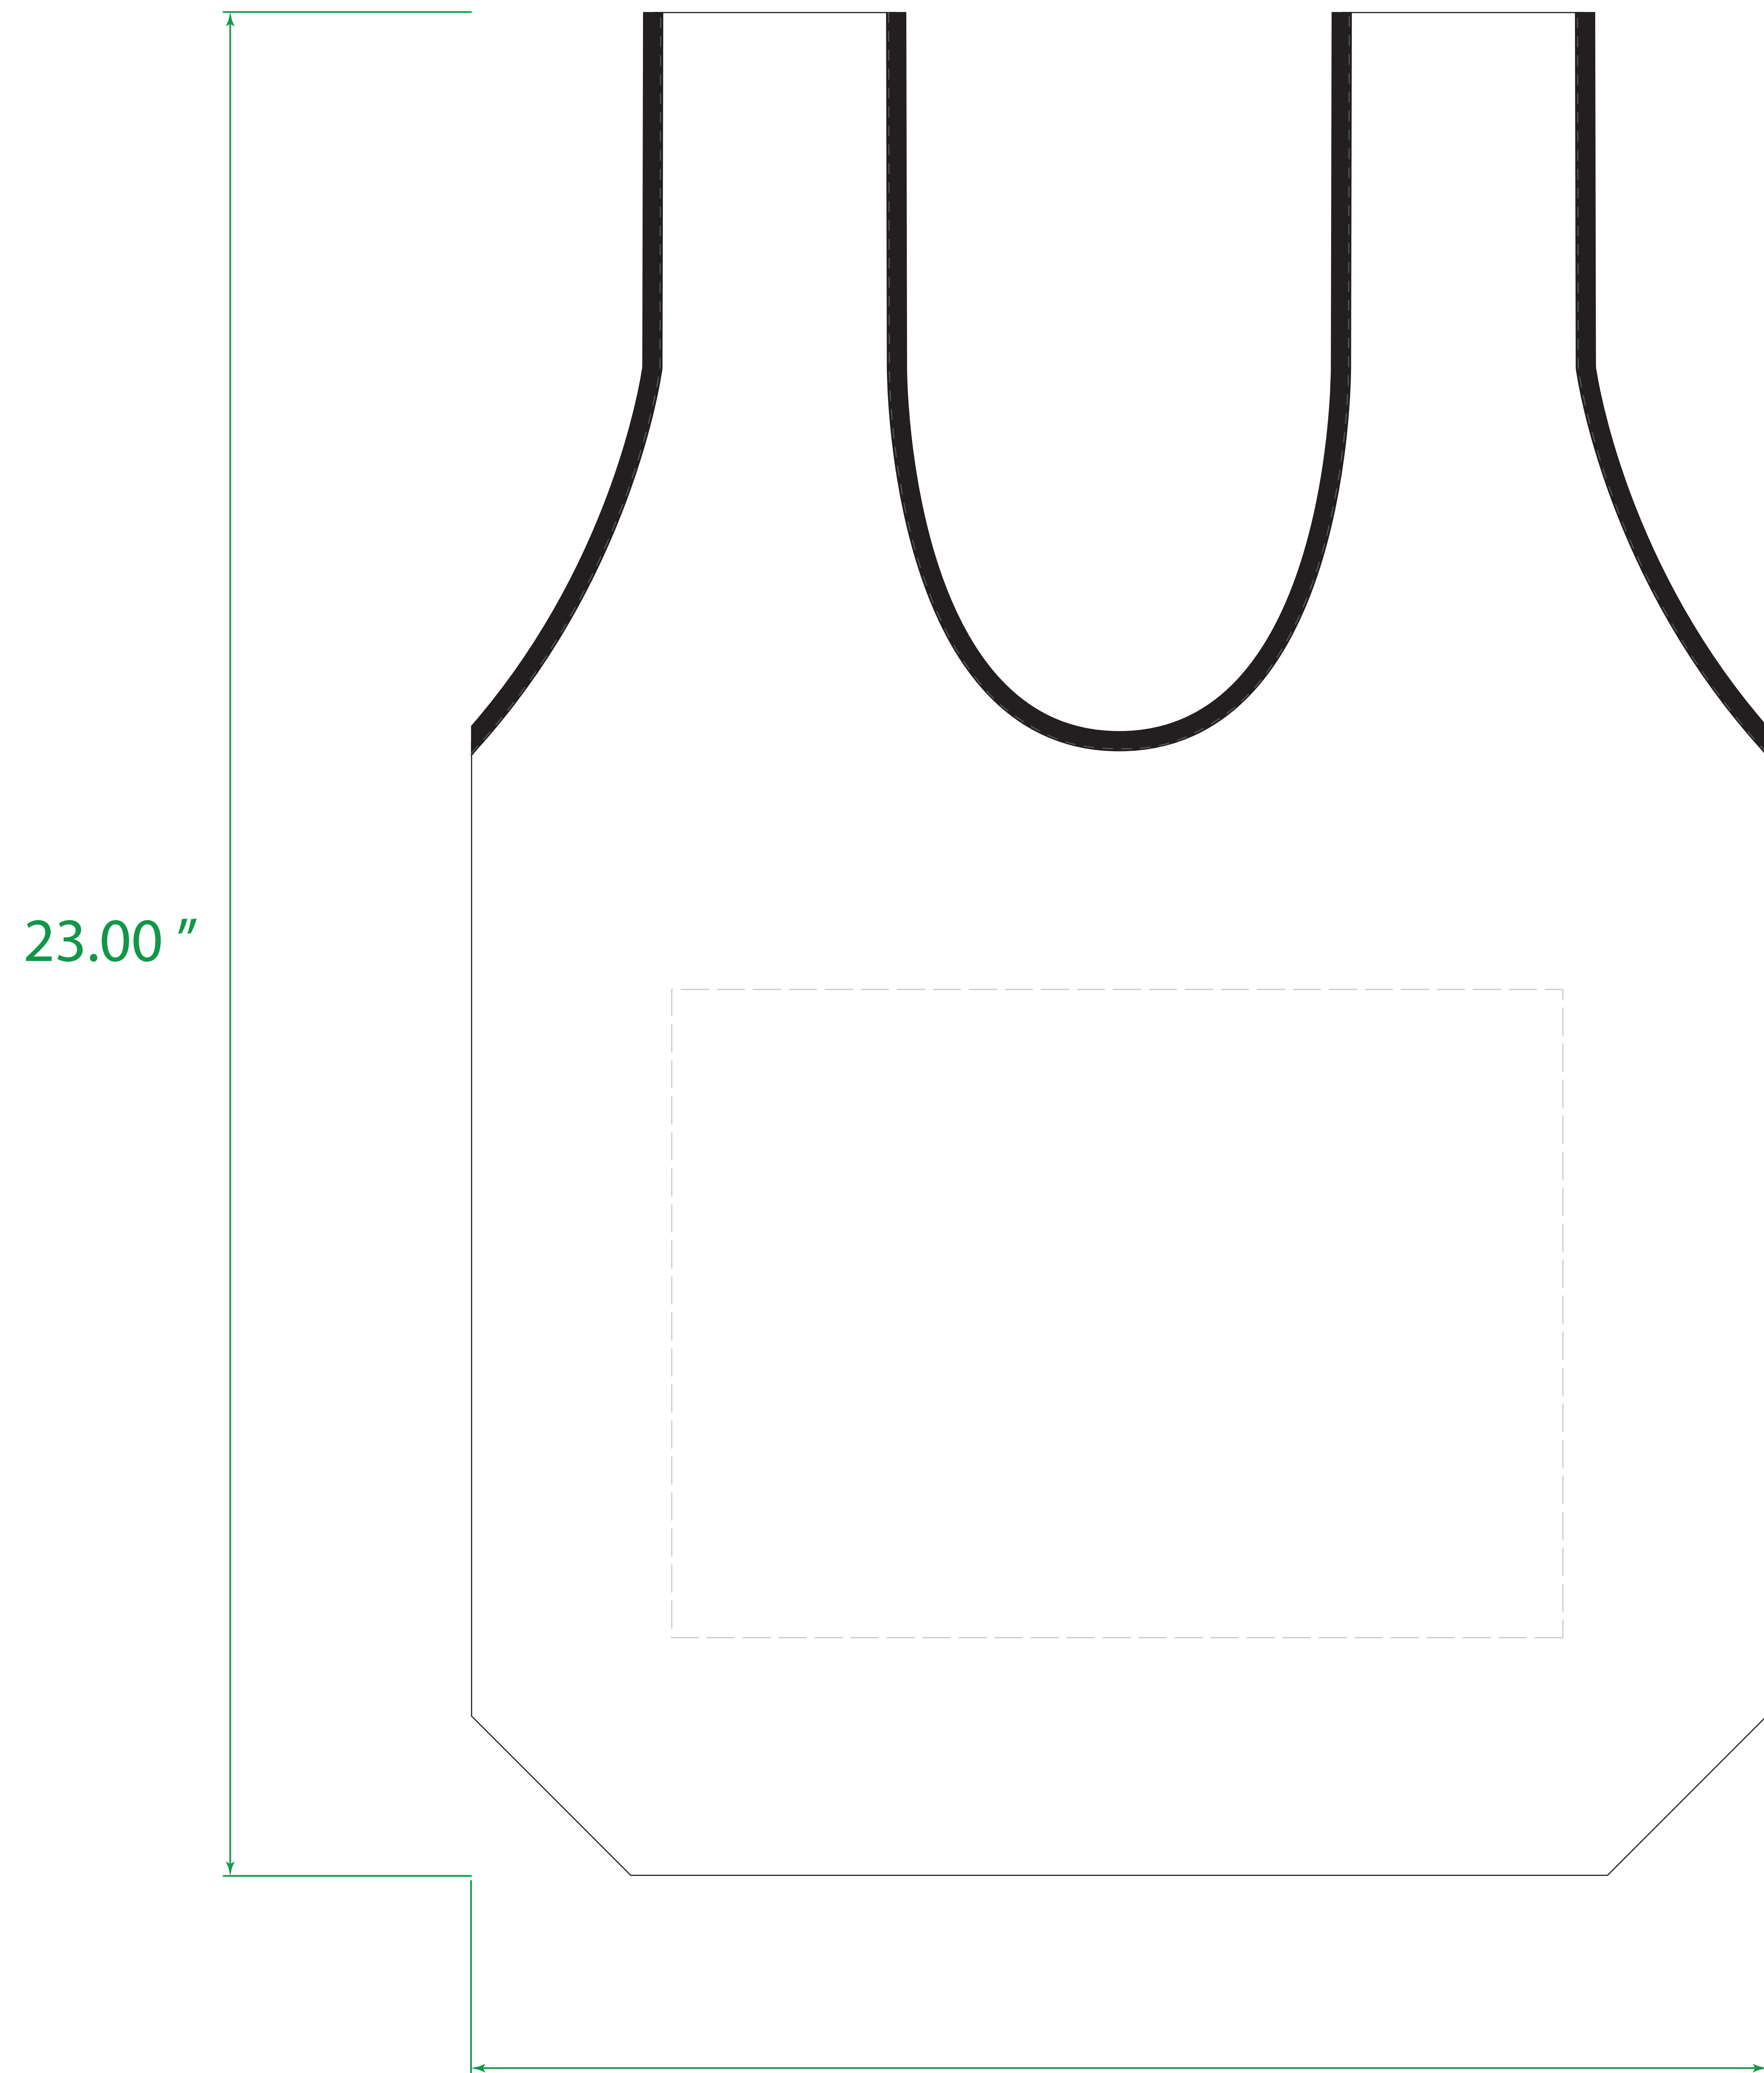

Available Product Colors:

	Royal Blue (RBL)	Black (BLK)	Red (RED)	Teal (TEL)
Binding Color				
Bag Color				

Folding Promotional Pouch Totes

SKU: FG9***

*** Insert color code

Size: 16(w) x 23(h) + 4(g)

Imprint Area:

Location 1 & 2: 11x8

Location 3 & 4 (Pouch): 3x3

PO#:

Imprint Size:

Imprint Color:

Product Color:

Location 1

16.00"

Location 2

16.00"

Location 3 (Pouch)

Location 4 (Pouch)

The colors on this page are RGB simulations of Pantone Colors. Actual colors may vary.