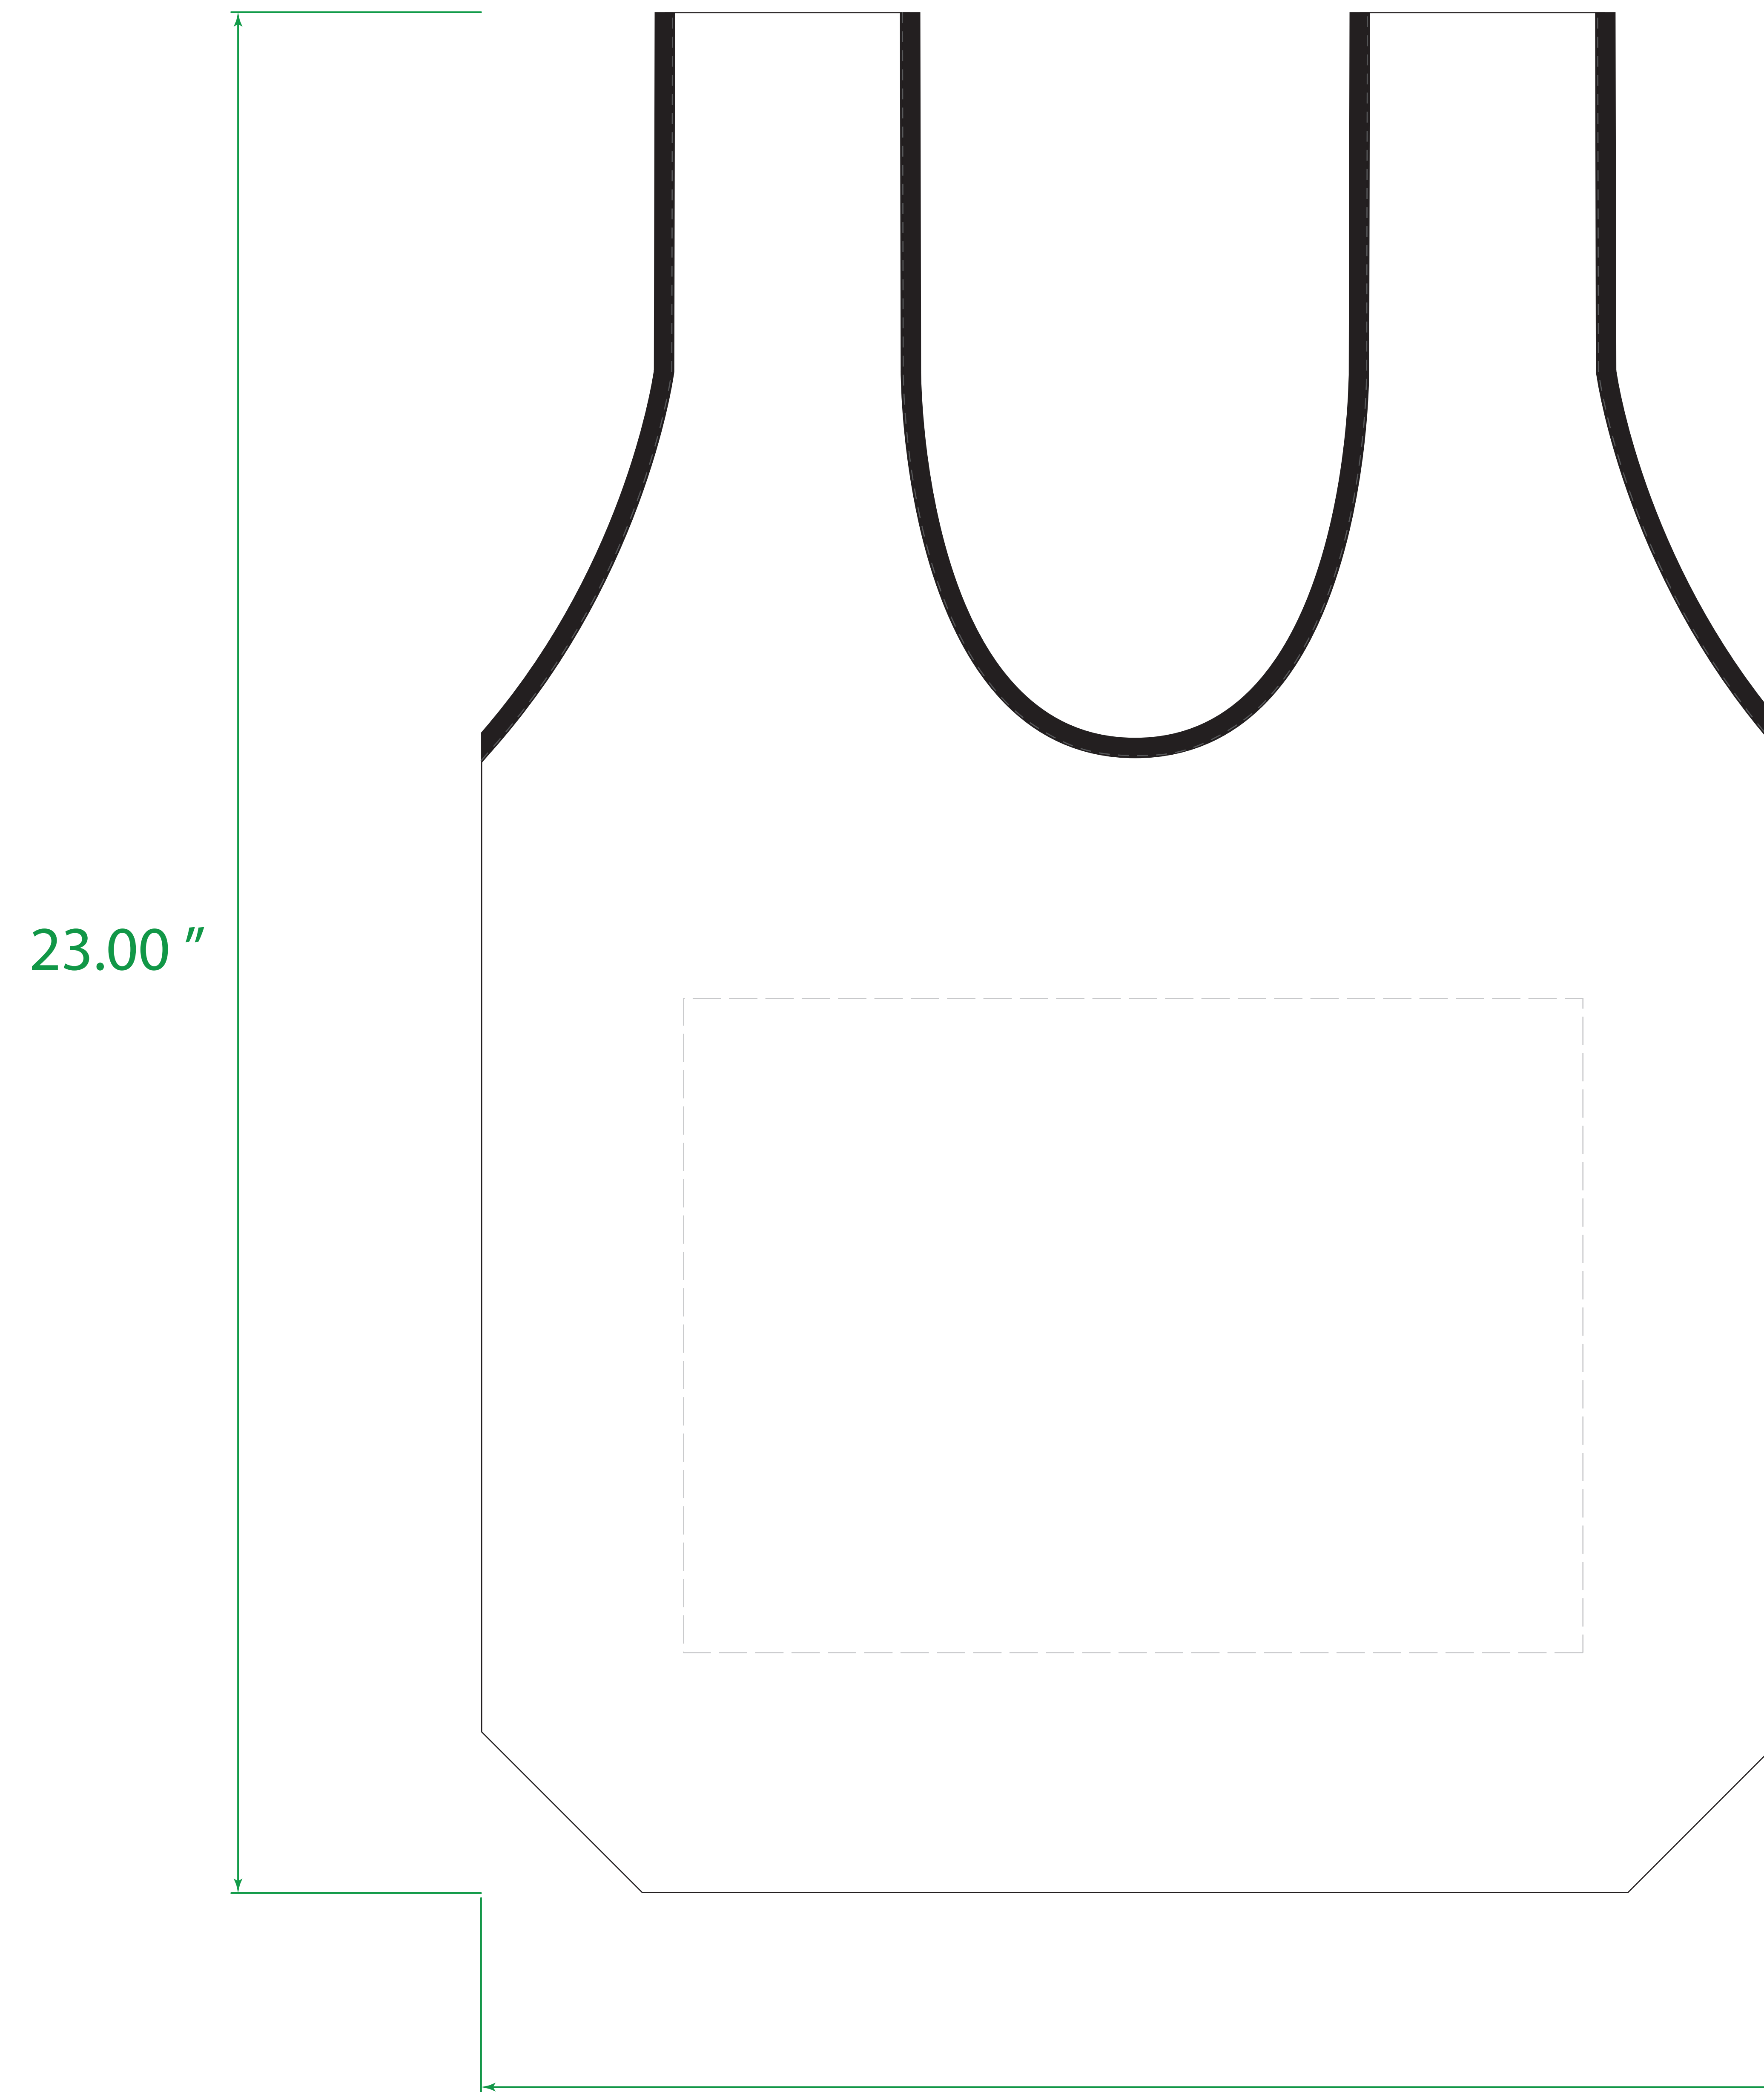

Available Product Colors:

	Royal Blue (RBL)	Black (BLK)	Red (RED)	Teal (TEL)
Binding Color				
Bag Color				

Folding Promotional Pouch Totes

SKU: FG9***

*** Insert color code

Size: 16(w) x 23(h) + 4(g)

Imprint Area:

Location 1 & 2: 11x8

Location 3 & 4 (Pouch): 3x3

PO#:

Imprint Size:

Imprint Color:

Product Color:

Location 1

16.00"

Location 2

16.00"

Location 3 (Pouch)

Location 4 (Pouch)

The colors on this page are RGB simulations of Pantone Colors. Actual colors may vary.