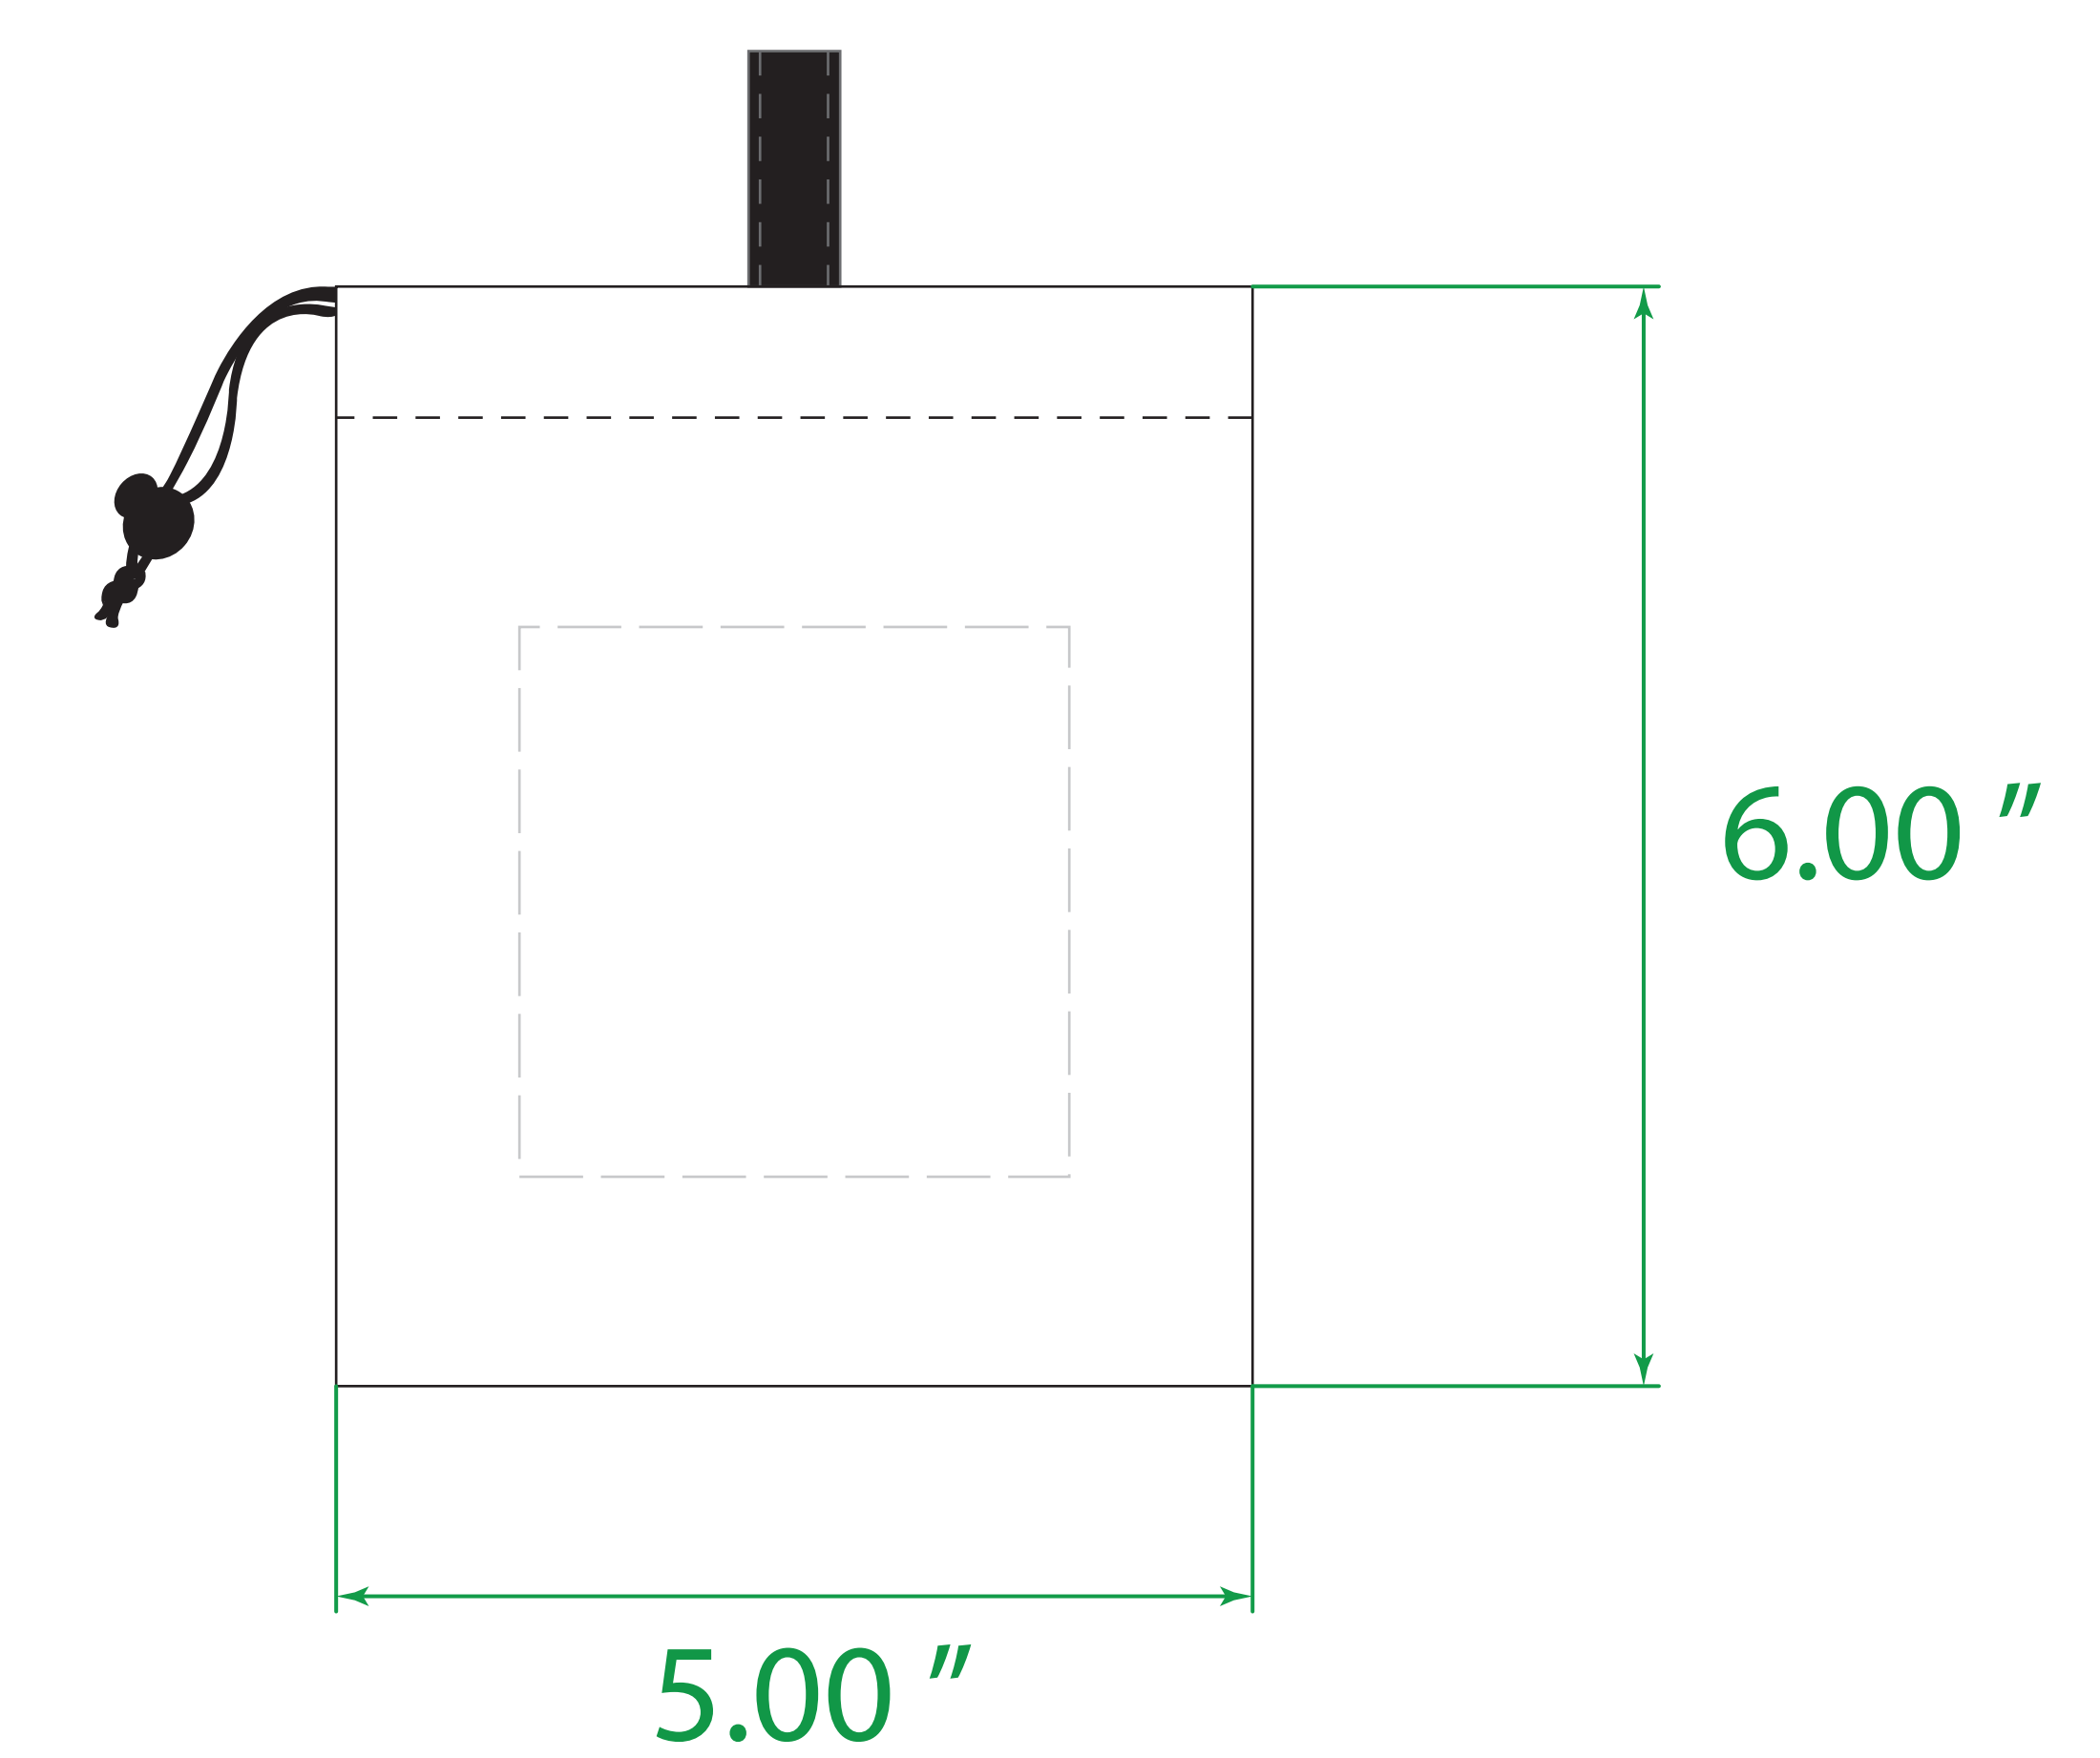

Location 1 & 2: 11x8

Location 3 & 4 (Pouch): 3x3

PO#:

Imprint Size:

Imprint Color:

Product Color:

Location 1

16.00"

Location 2

16.00"

Location 3 (Pouch)

Location 4 (Pouch)

The colors on this page are RGB simulations of Pantone Colors. Actual colors may vary.