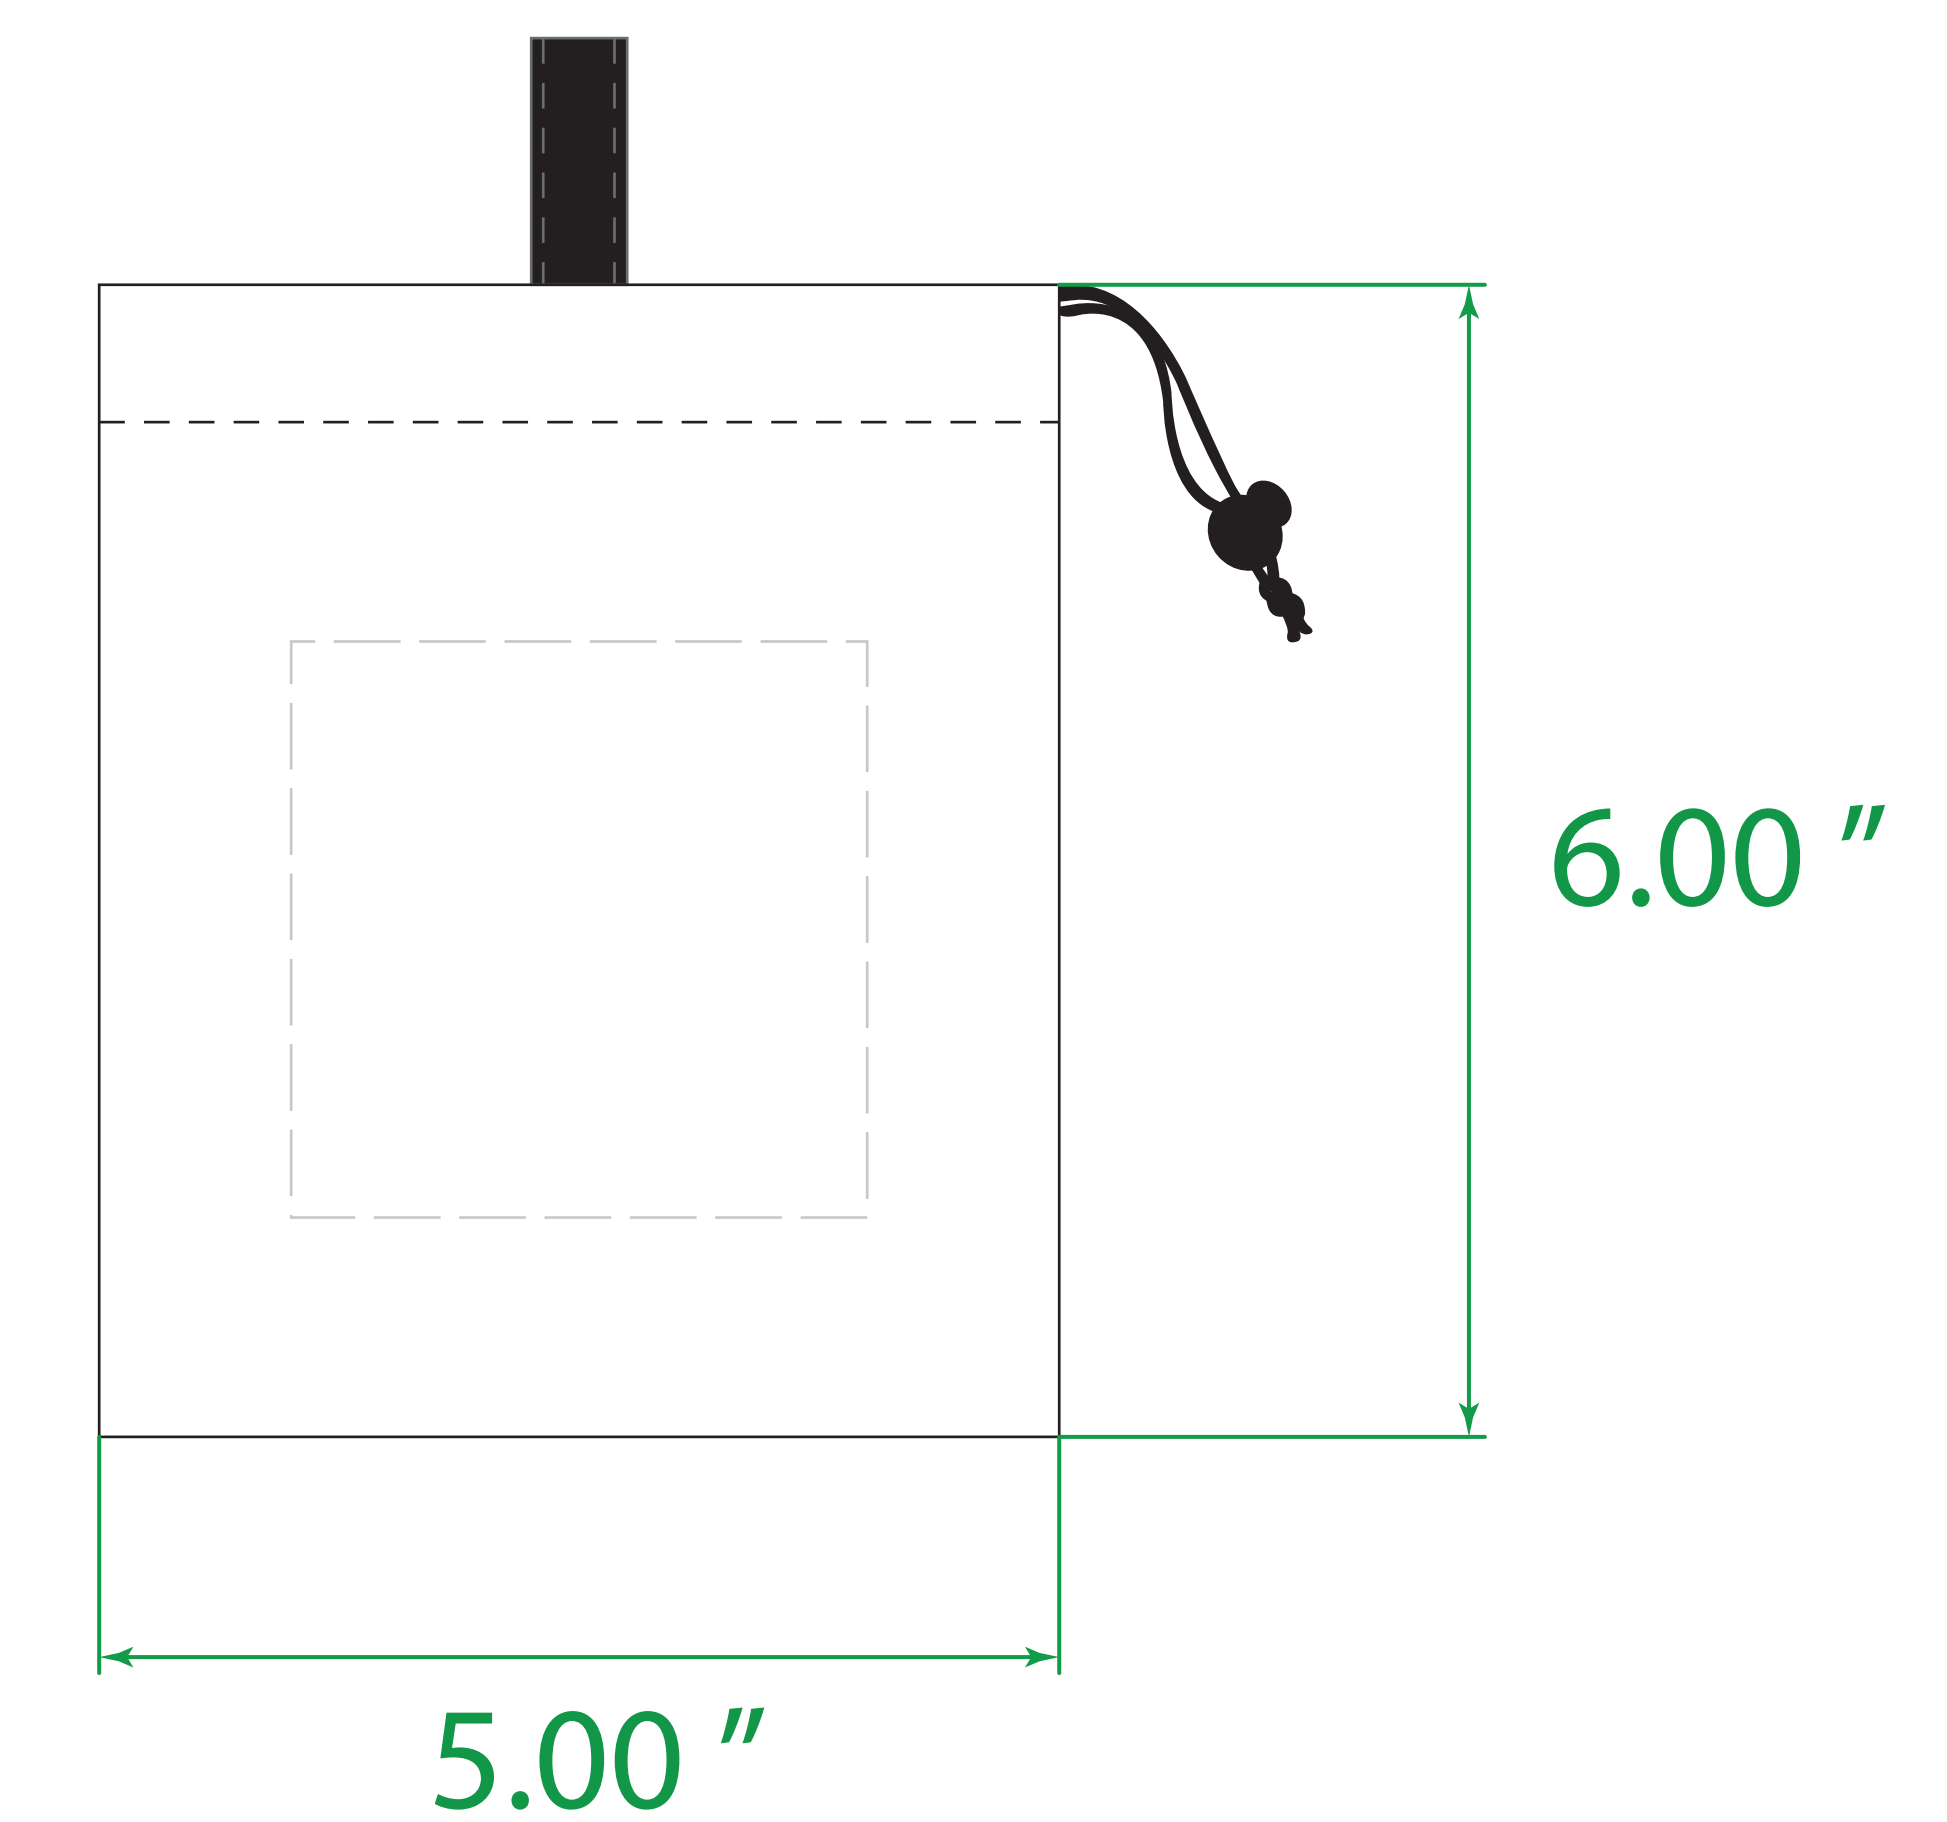

Available Product Colors:

	Royal Blue (RBL)	Black (BLK)	Red (RED)	Teal (TEL)
Binding Color				
Bag Color				

Folding Promotional Pouch Totes

SKU: FG9***

*** Insert color code

Size: 16(w) x 23(h) + 4(g)

Imprint Area:

Location 1 & 2: 11x8

Location 3 & 4 (Pouch): 3x3

PO#:

Imprint Size:

Imprint Color:

Product Color:

Location 1

16.00"

Location 2

16.00"

Location 3 (Pouch)

Location 4 (Pouch)

The colors on this page are RGB simulations of Pantone Colors. Actual colors may vary.