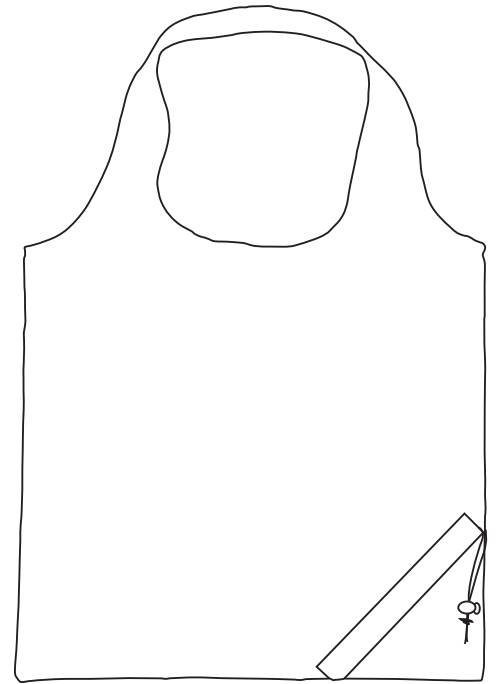

PAPER PROOF

SM-7403 The Bungalow Foldaway Tote

Item color: _____ Imprint color: _____

Imprint area: 8"W x 8"H Centered on Front

Art shown @50% of actual size.