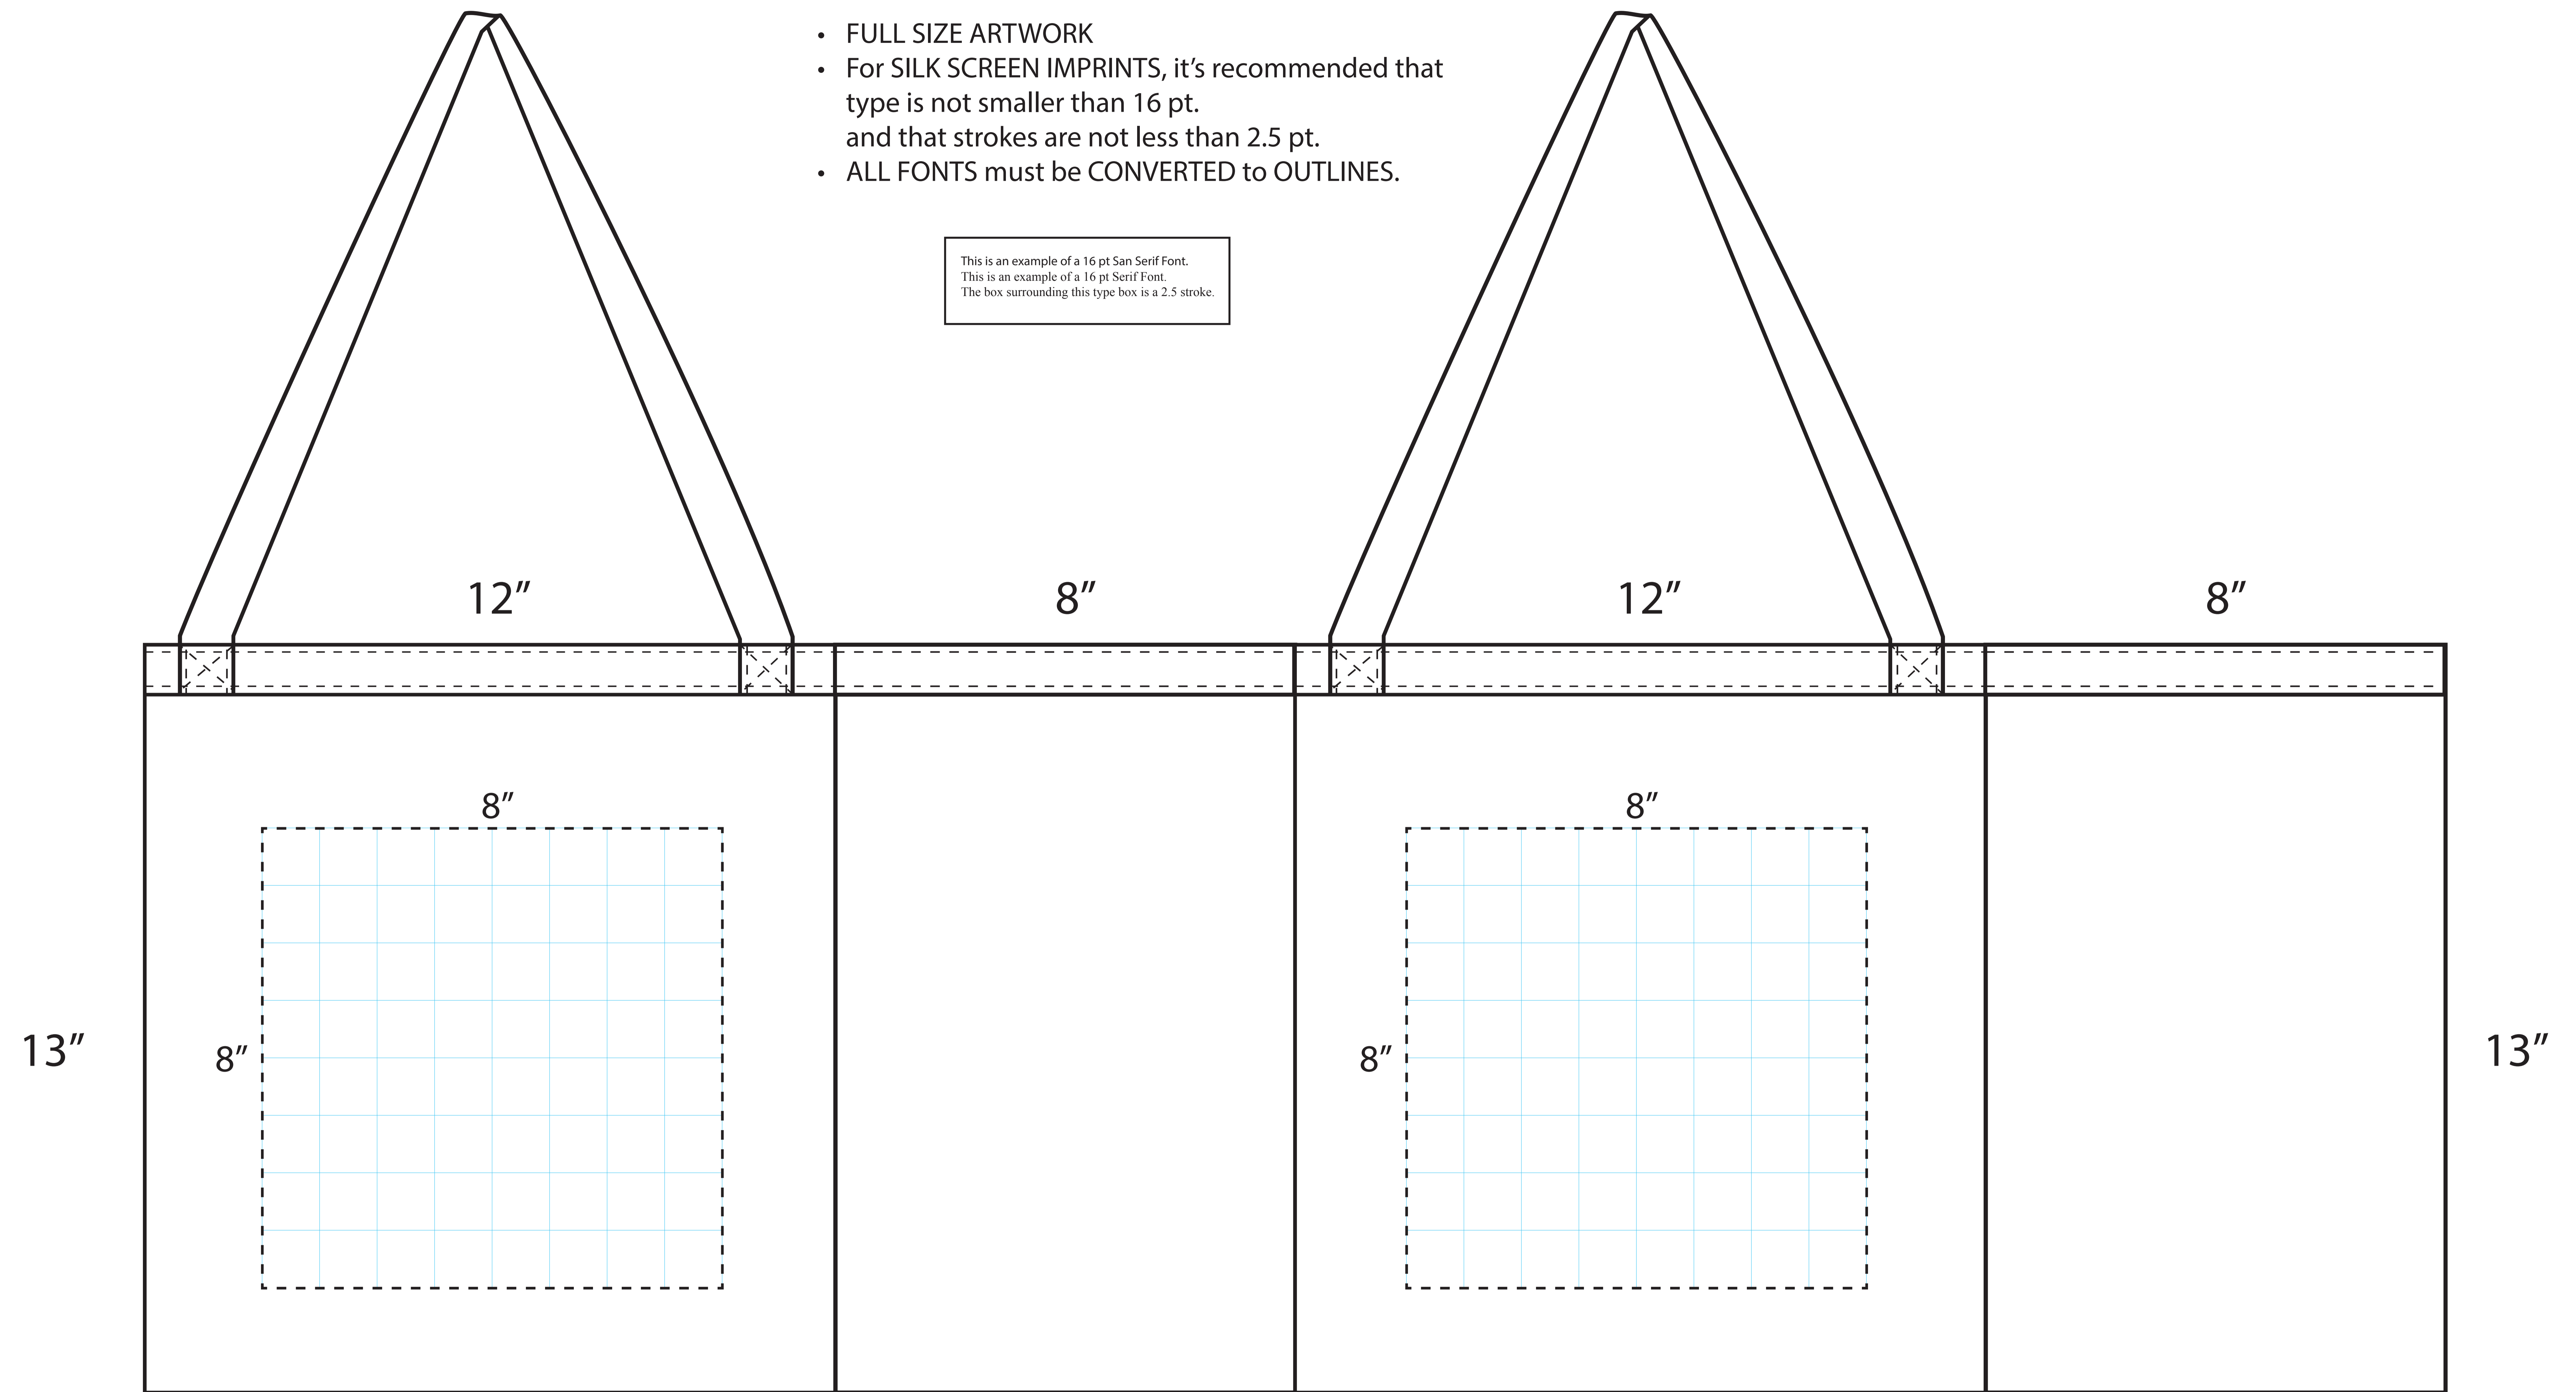

# SKU: CN19

Front and Back Imprint Areas 8" W x 8" H  
 Gusset printing is NOT available on this bag

- FULL SIZE ARTWORK
- For SILK SCREEN IMPRINTS, it's recommended that type is not smaller than 16 pt. and that strokes are not less than 2.5 pt.
- ALL FONTS must be CONVERTED to OUTLINES.

This is an example of a 16 pt San Serif Font.  
 This is an example of a 16 pt Serif Font.  
 The box surrounding this type box is a 2.5 stroke.

Front Imprint

Gusset 1

Back Imprint

Gusset 2