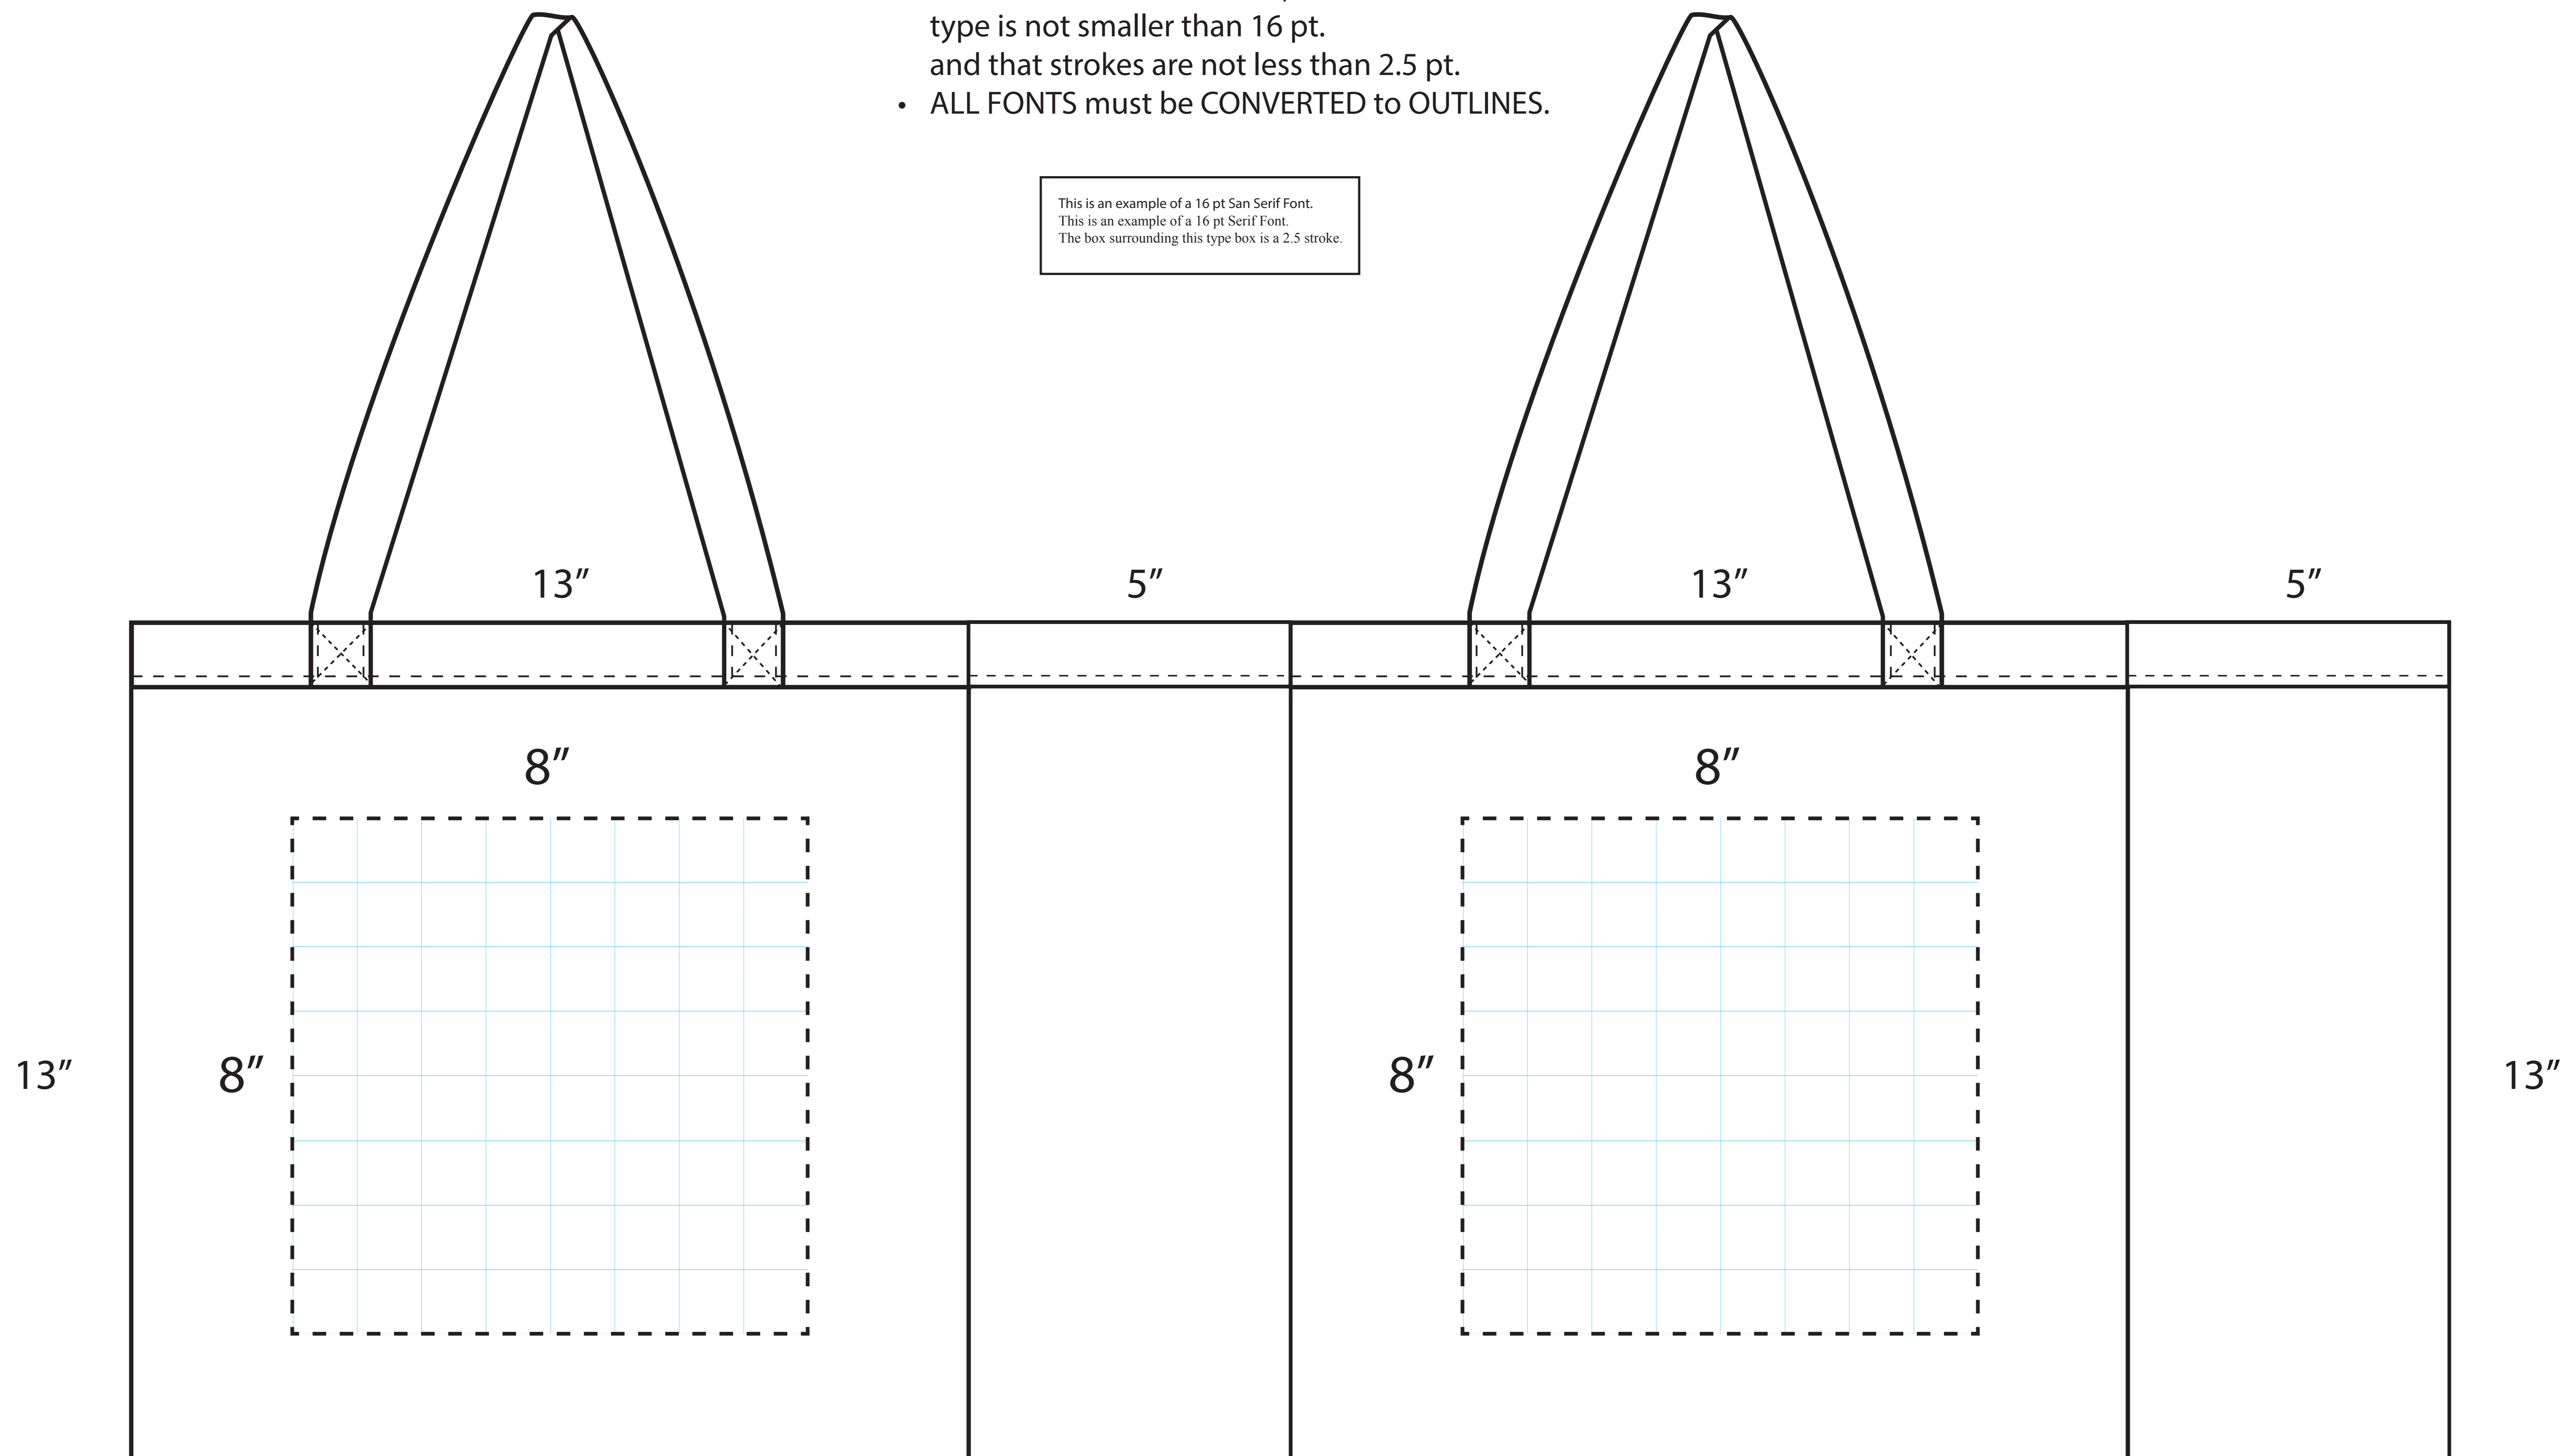

SKU: CN20

COLOR EVO & SCREEN PRINT

Front Imprint Areas 8" W x 8" H
Gusset printing is NOT available on this bag

- FULL SIZE ARTWORK
- For SILK SCREEN IMPRINTS, it's recommended that type is not smaller than 16 pt. and that strokes are not less than 2.5 pt.
- ALL FONTS must be CONVERTED to OUTLINES.

This is an example of a 16 pt San Serif Font.
This is an example of a 16 pt Serif Font.
The box surrounding this type box is a 2.5 stroke.

Front Imprint

Gusset 1

Back Imprint

Gusset 2