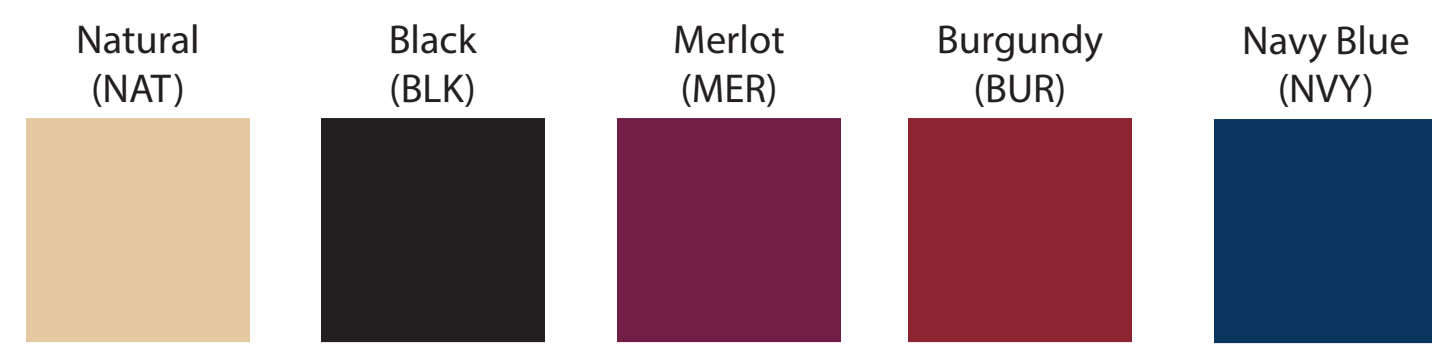

Available Product Colors:

Recycled Custom 6-Bottle Wine Totes

SKU: WT4***

*** Insert color code

Size: 10(w) x 7(g) x 11(h)

Imprint Area: 2.5x5

Location 1

Location 2

PO#:
Imprint Size:
Imprint Color:
Product Color:

11.00 "

11.00 "

10.00 "

10.00 "

The colors on this page are RGB simulations of Pantone Colors. Actual colors may vary.