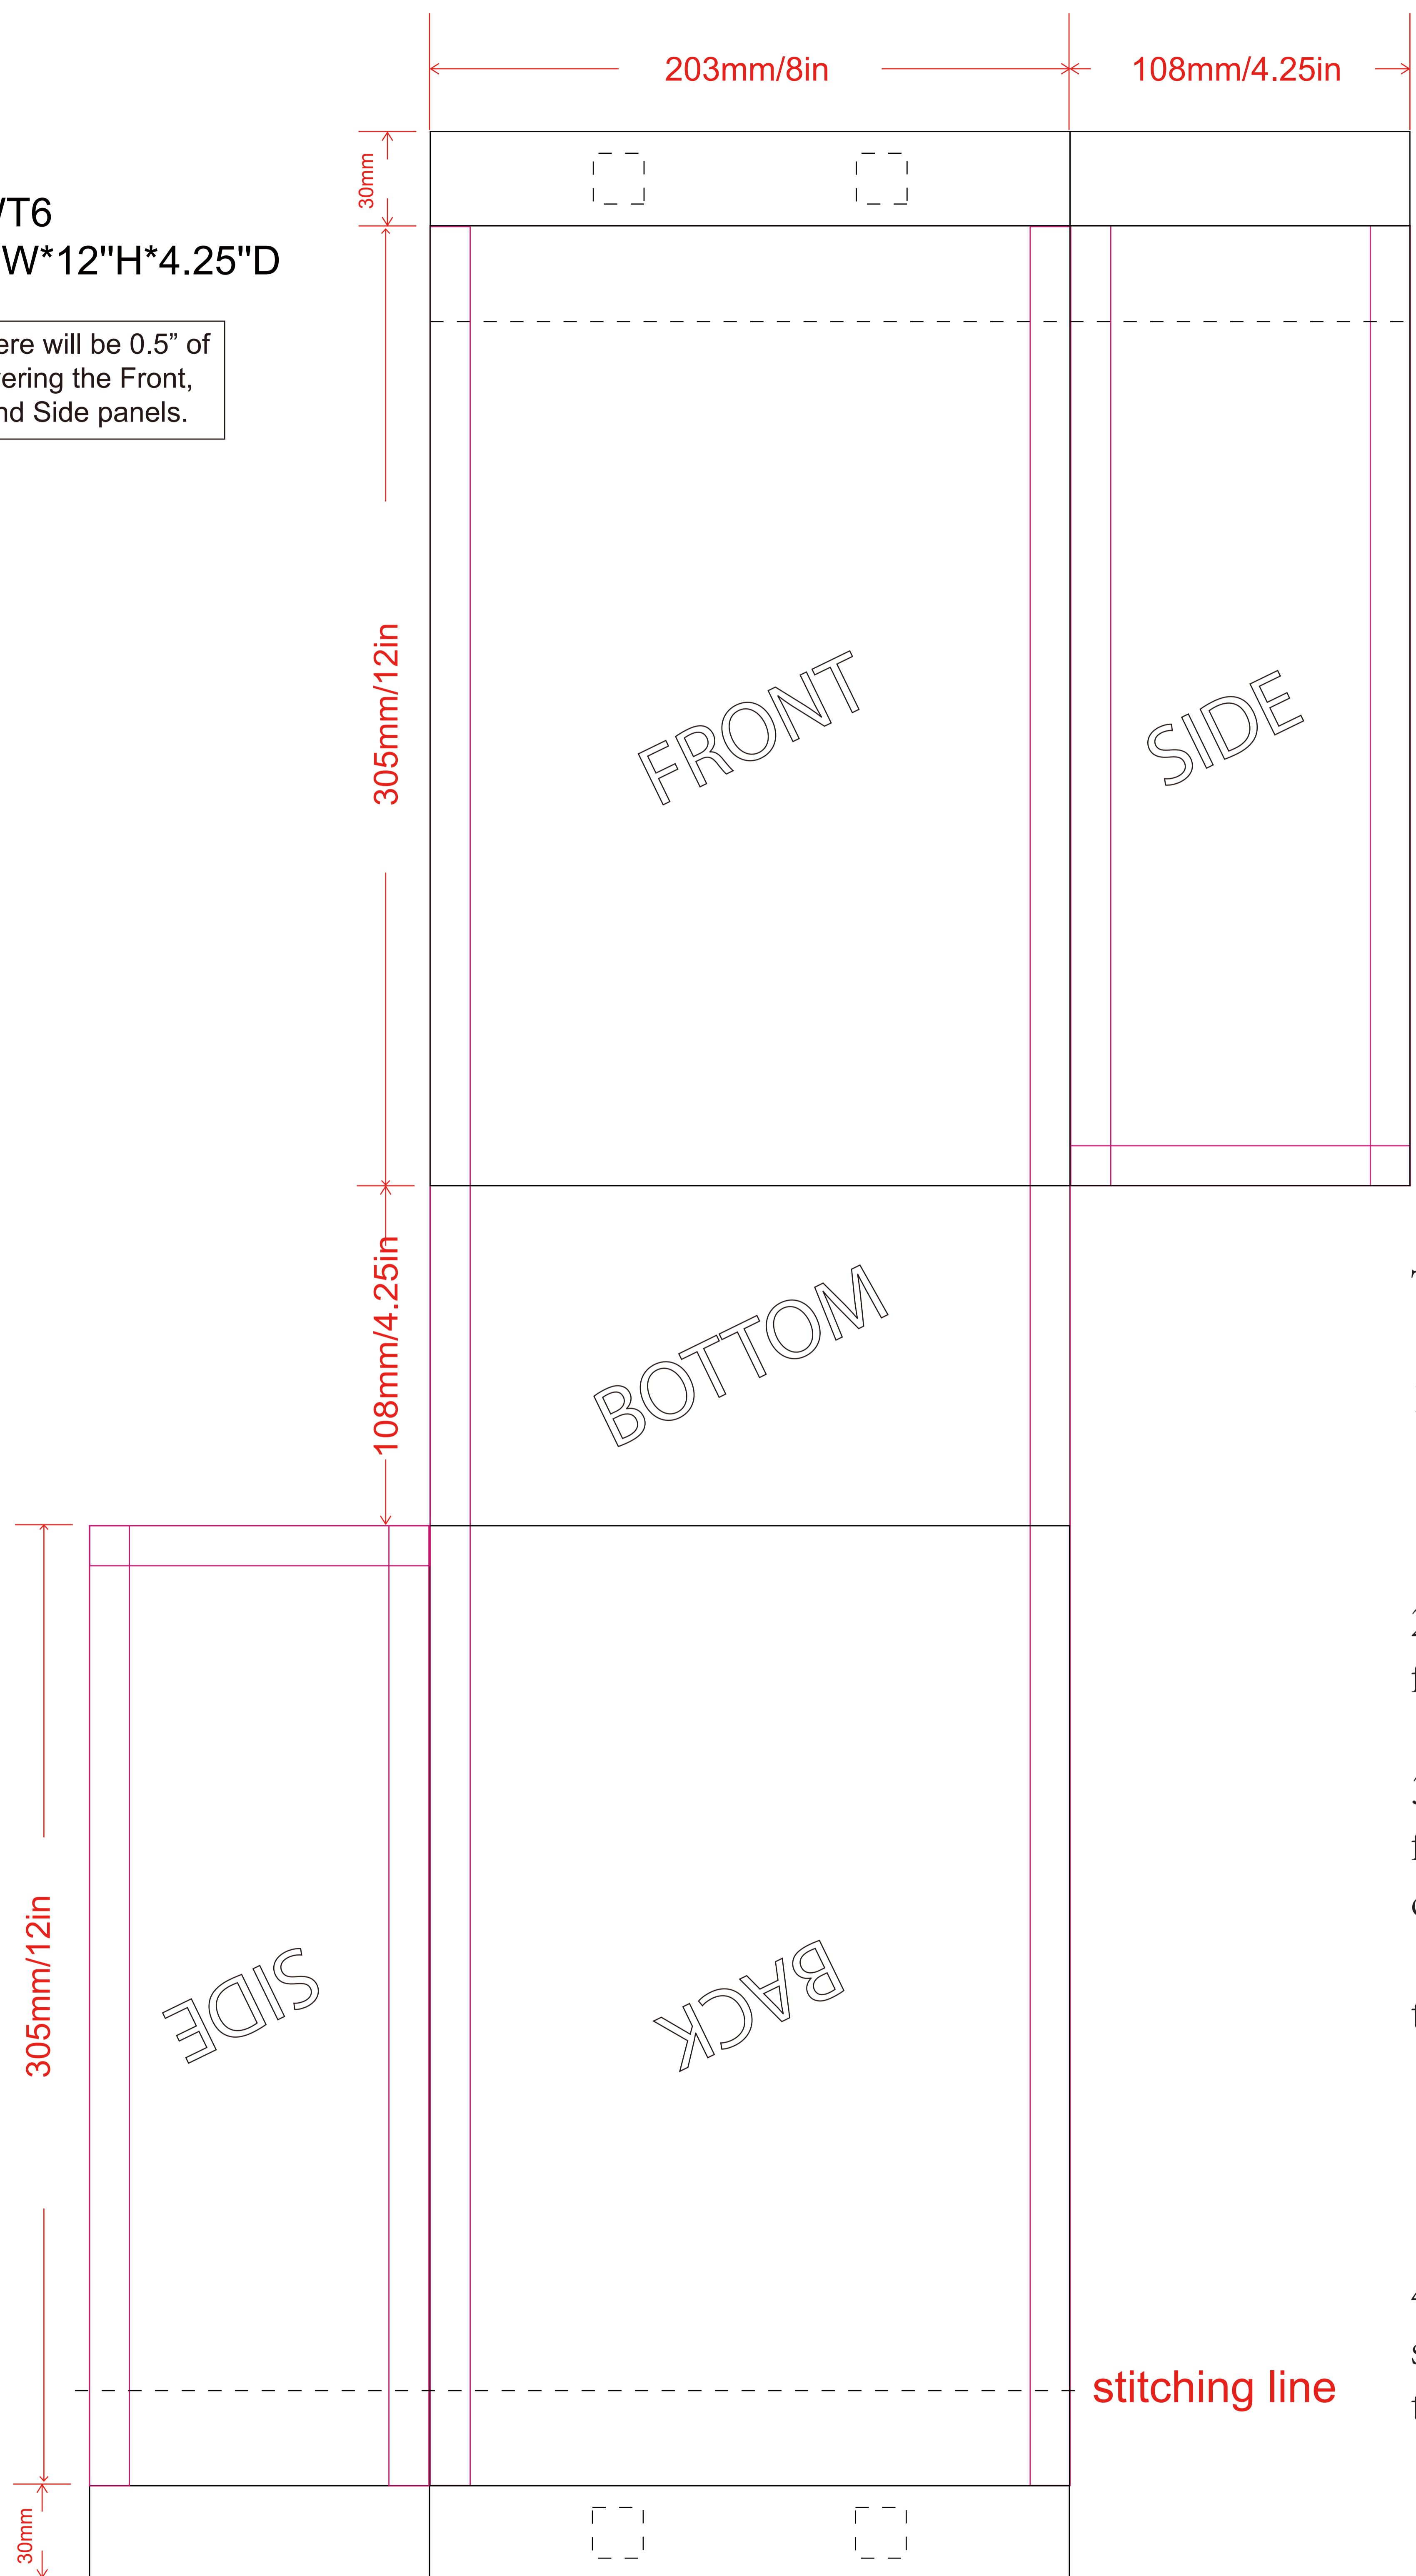

SKU:WT6
 Size:8"W*12"H*4.25"D

Note: There will be 0.5" of trim covering the Front, Back and Side panels.

Template Guide:

1. The dotted boxes represent where the handles are stitched inside of each bag
2. Keep text at least 1" from the edge of each panel
3. If the Background color on the front/back is different than the color on the bottom of the bag, bleed the background color from the front/back by 1/4". This will avoid the color on the bottom of the bags from being visible
4. Critical artwork such as text should not go through the stitch line.