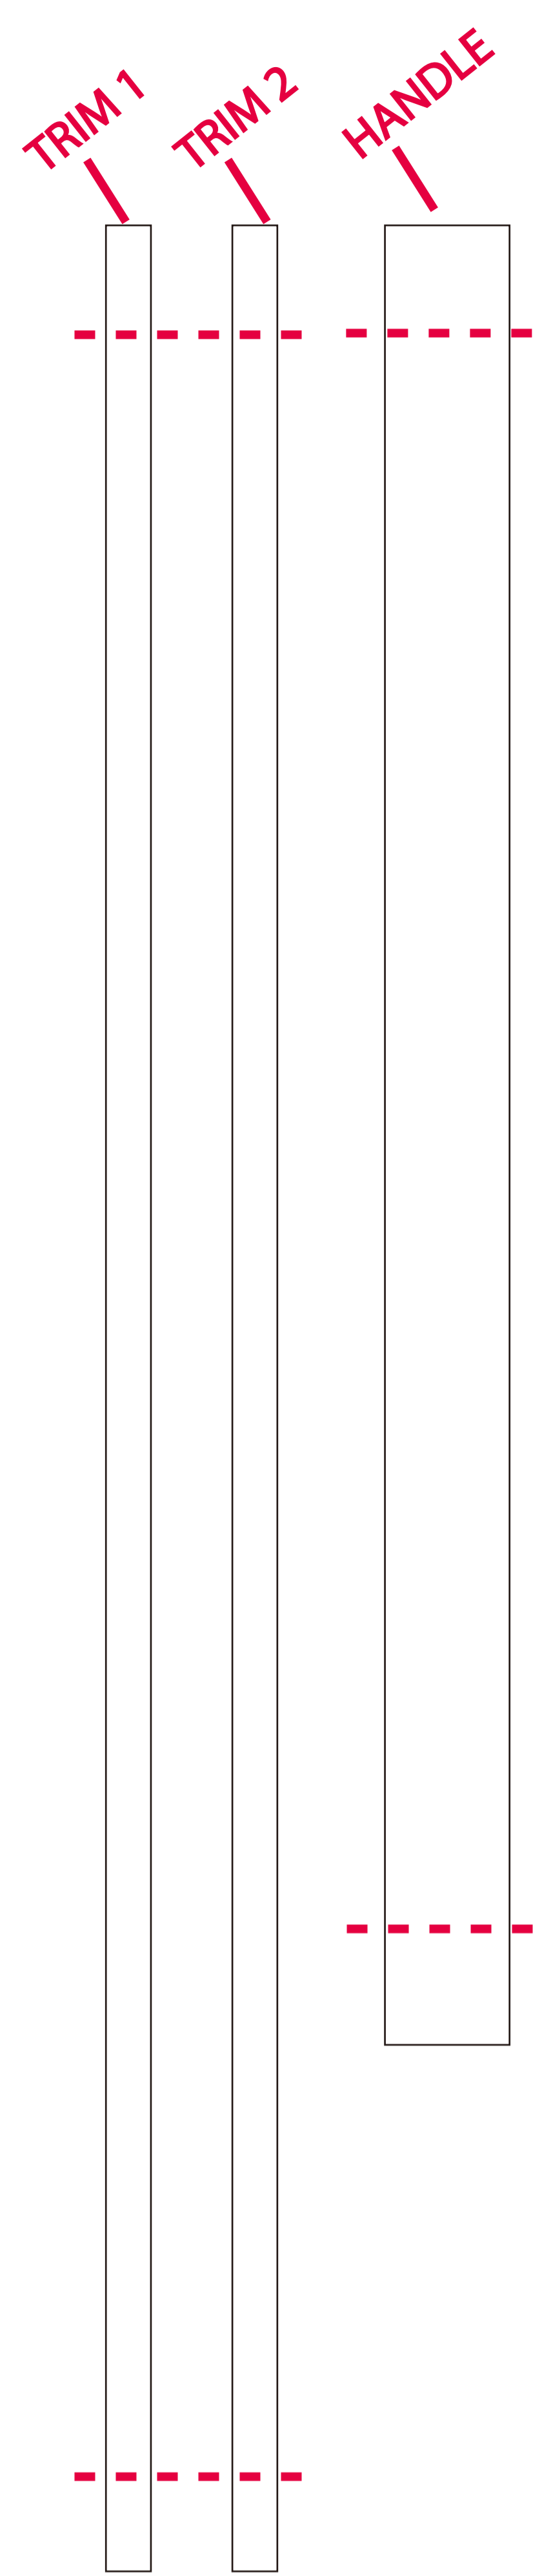

SKU:WT6
 Size:8"W*12"H*4.25"D

Note: There will be 0.5" of trim covering the Front, Back and Side panels.

Template Guide:

1. The dotted boxes represent where the handles are stitched inside of each bag
2. Keep text at least 1" from the edge of each panel
3. If the Background color on the front/back is different than the color on the bottom of the bag, bleed the background color from the front/back by 1/4". This will avoid the color on the bottom of the bags from being visible
4. Critical artwork such as text should not go through the stitch line.