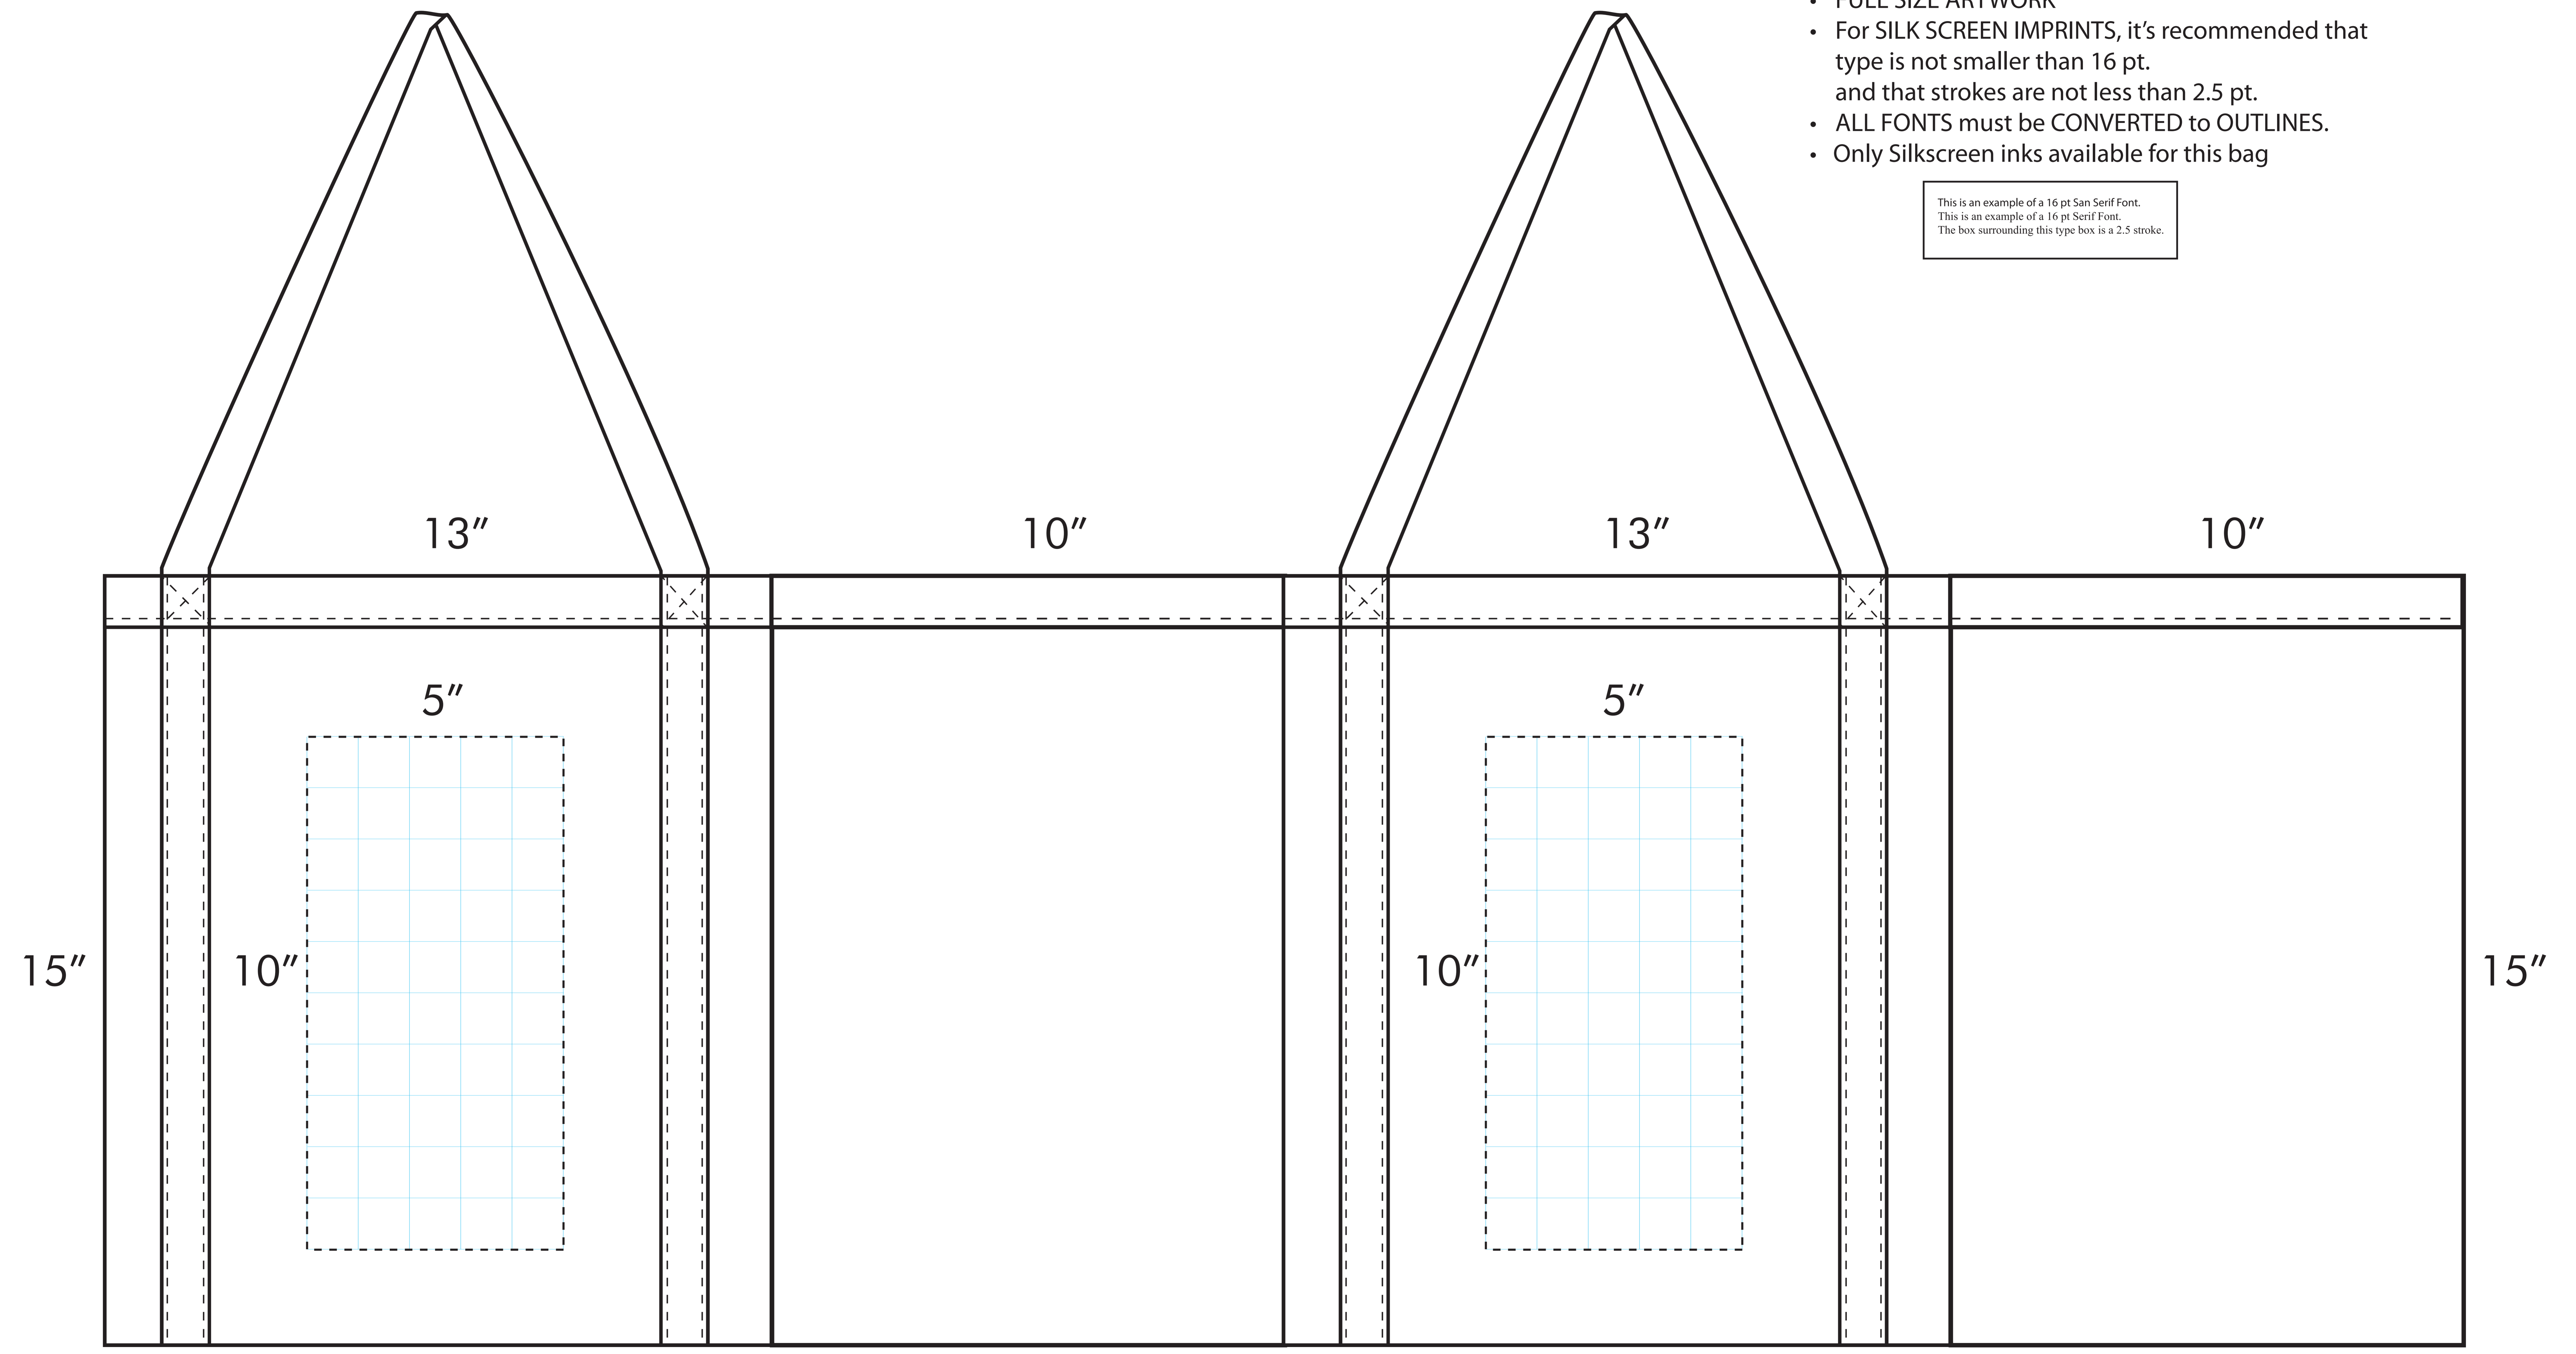

Front and Back Imprint Areas 5" W x 10" H
 Gusset Printing is NOT Available

- FULL SIZE ARTWORK
- For SILK SCREEN IMPRINTS, it's recommended that type is not smaller than 16 pt. and that strokes are not less than 2.5 pt.
- ALL FONTS must be CONVERTED to OUTLINES.
- Only Silkscreen inks available for this bag

This is an example of a 16 pt San Serif Font.
 This is an example of a 16 pt Serif Font.
 The box surrounding this type box is a 2.5 stroke.

Front Imprint

Gusset 1

Back Imprint

Gusset 2