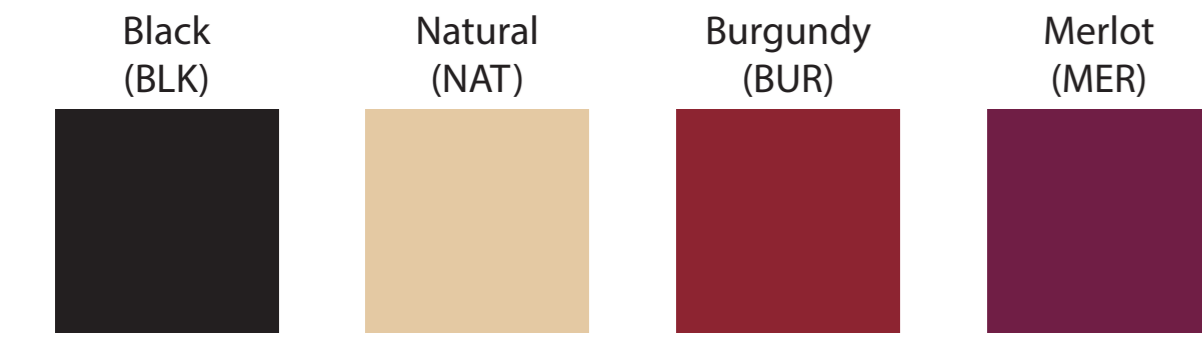

Available Product Colors:

Eco-Friendly 6-Bottle Wine Carrier Bags

SKU: WT19 ***

*** Insert color code

Size: 10(w) x 7(g) x 11(h)

Imprint Area:

Location 1-A & 2-A: 4.50x6

Location 1-B & 2-B: 6x4.50

Location 3 & 4: 4x6

PO#:
Imprint Size:
Imprint Color:
Product Color:

The colors on this page are RGB simulations of Pantone Colors. Actual colors may vary.