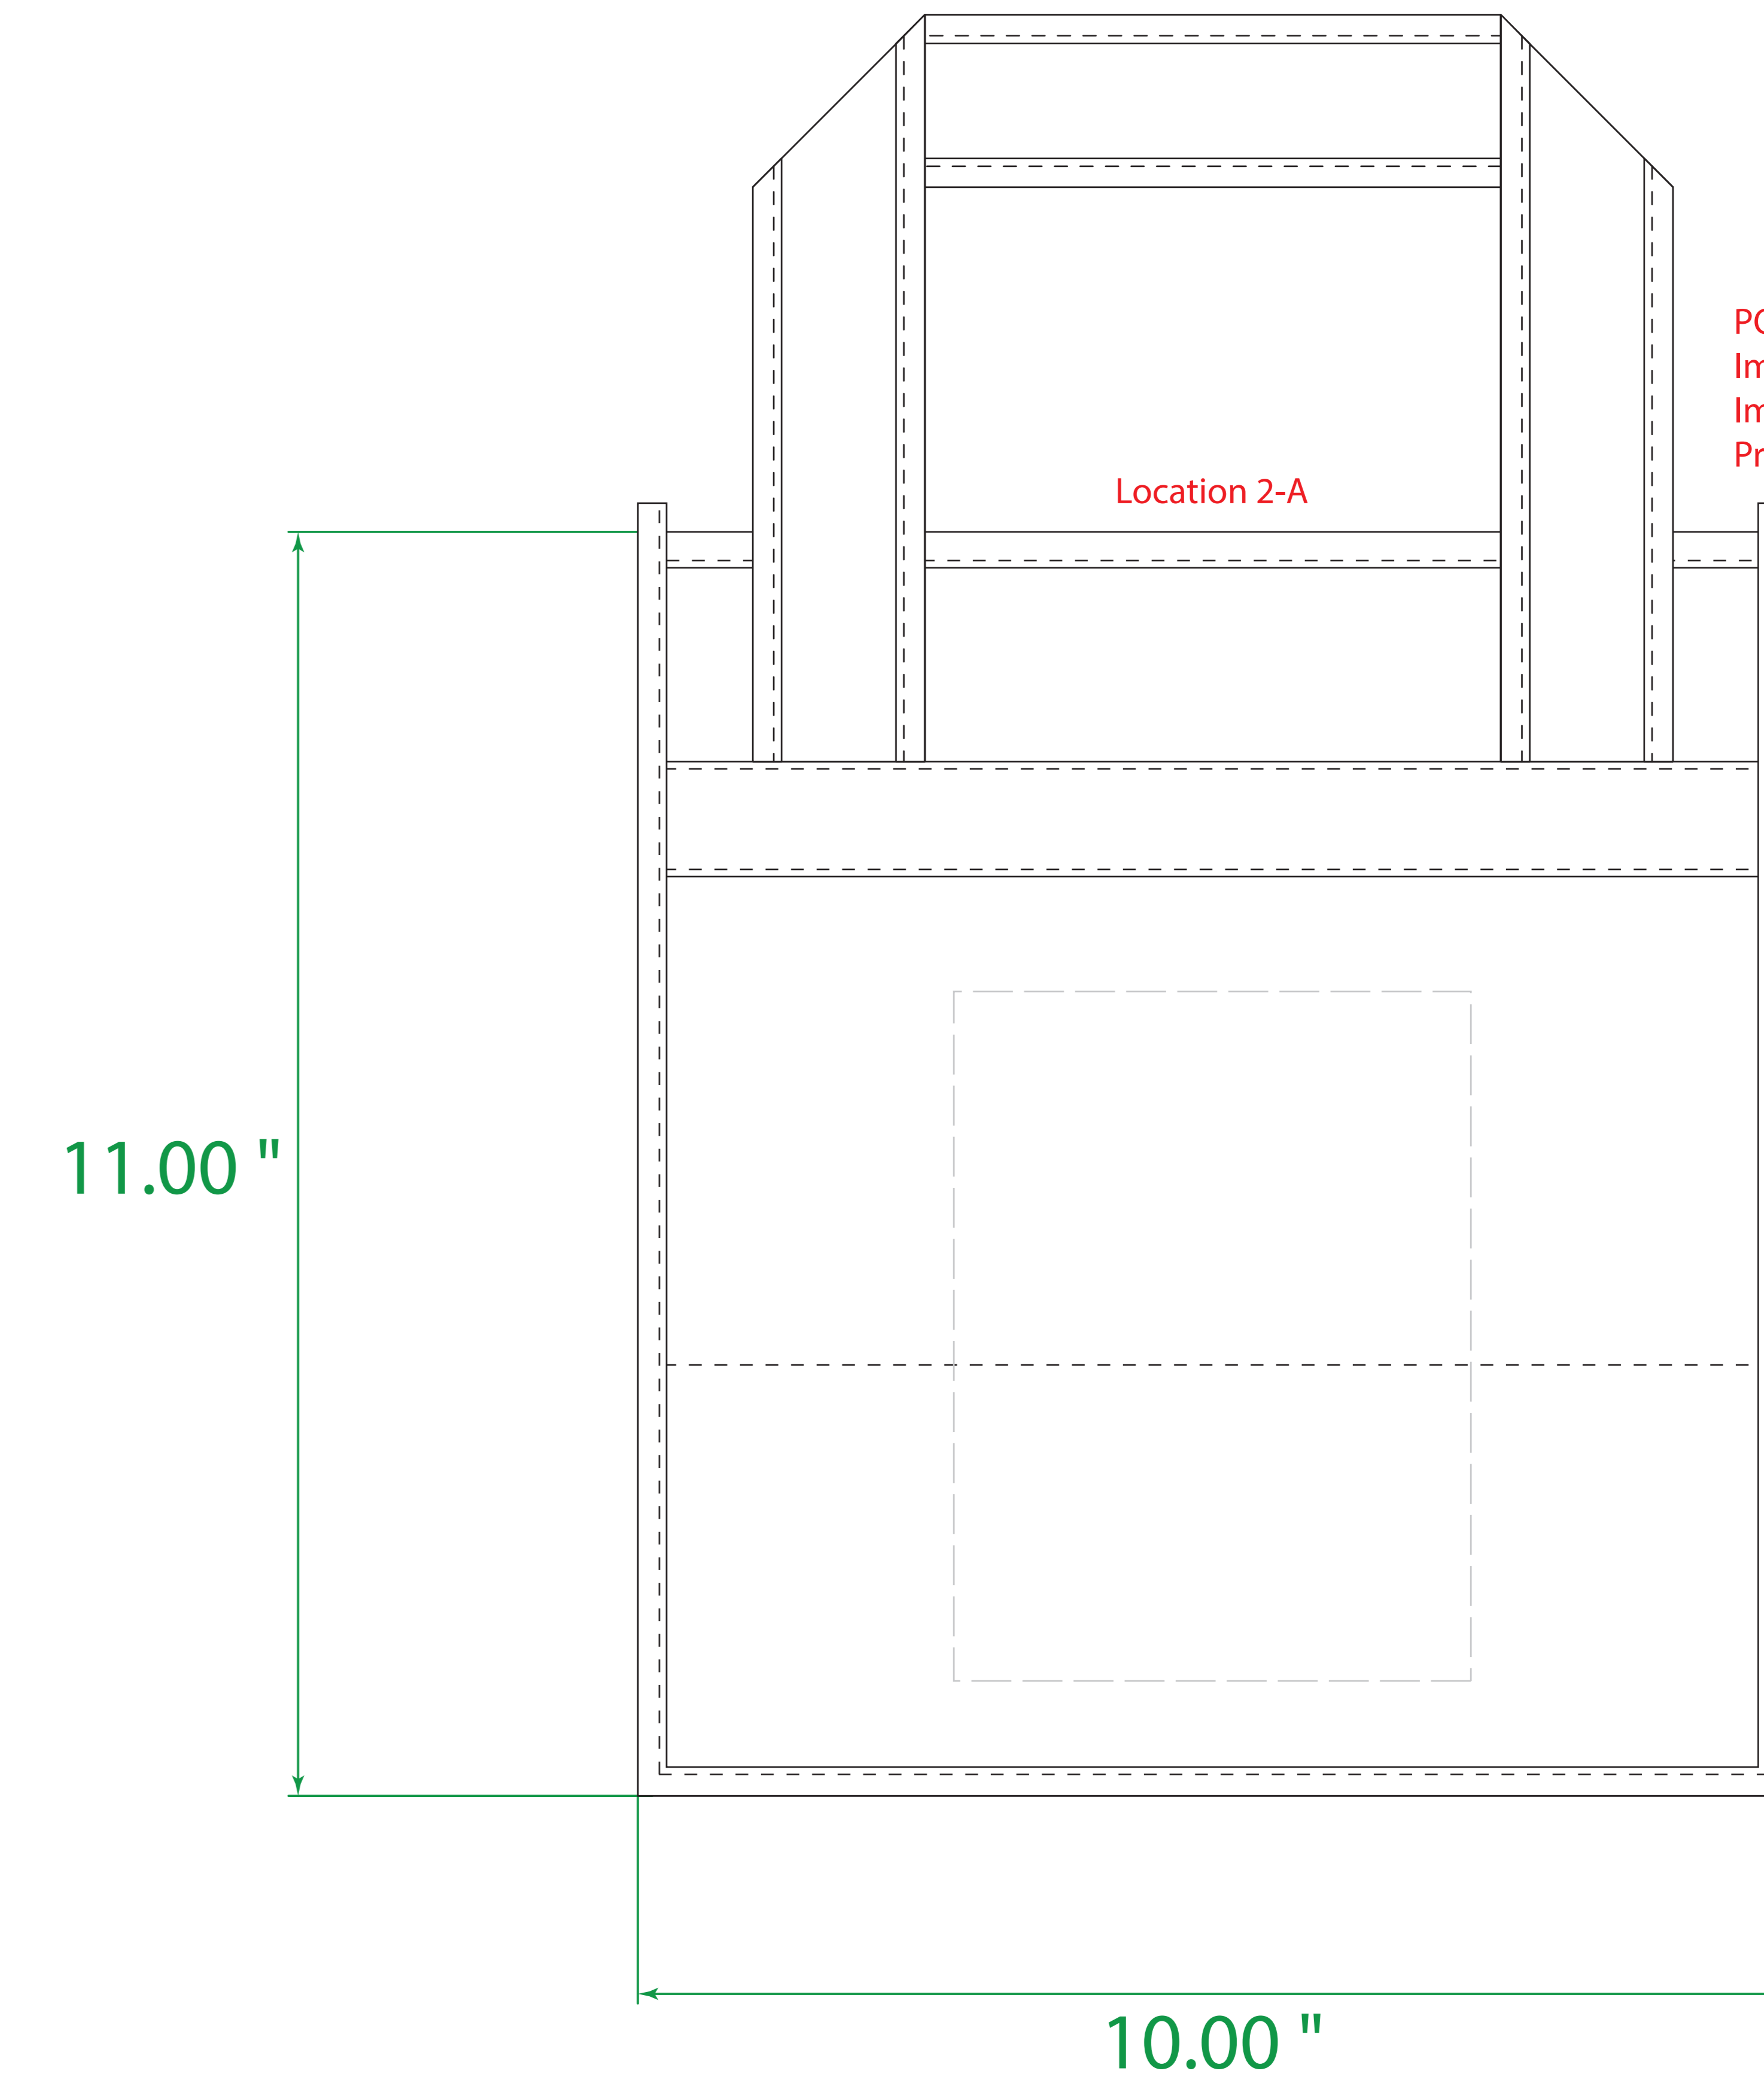

Available Product Colors:

Eco-Friendly 6-Bottle Wine Carrier Bags

SKU: WT19 ***

*** Insert color code

Size: 10(w) x 7(g) x 11(h)

Imprint Area:

Location 1-A & 2-A: 4.50x6

Location 1-B & 2-B: 6x4.50

Location 3 & 4: 4x6

PO#:
Imprint Size:
Imprint Color:
Product Color:

The colors on this page are RGB simulations of Pantone Colors. Actual colors may vary.