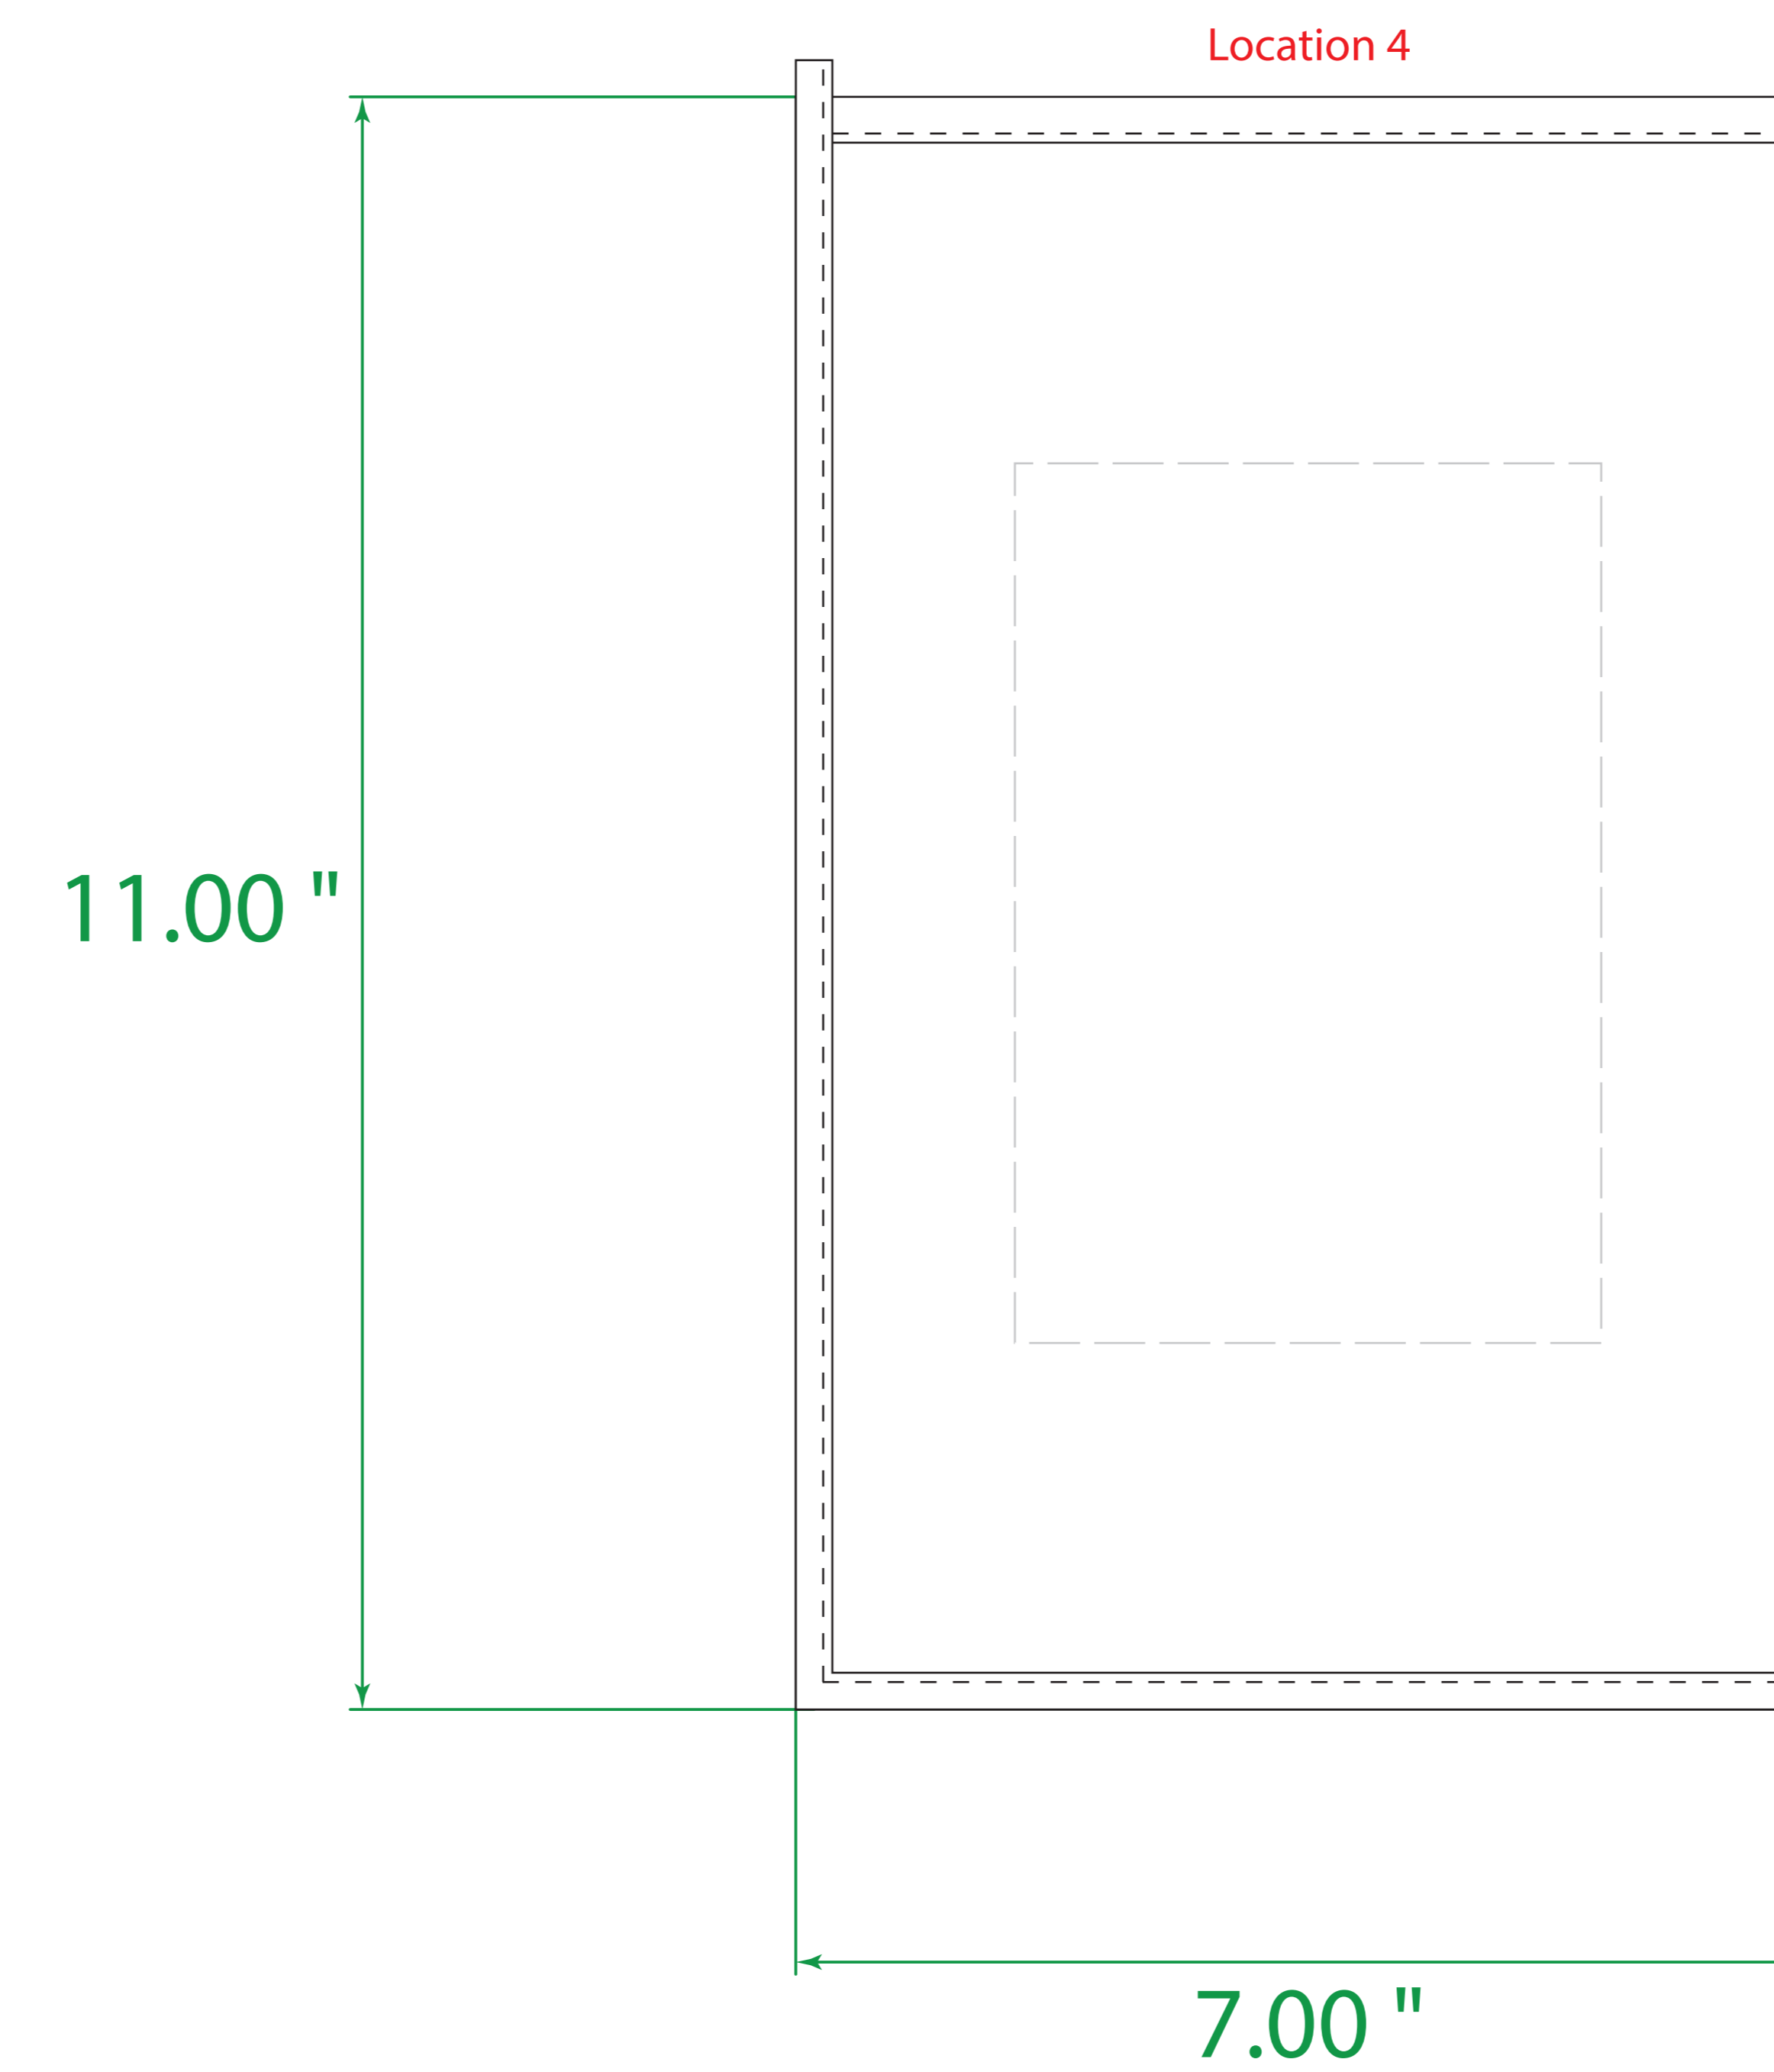

Available Product Colors:

Eco-Friendly 6-Bottle Wine Carrier Bags

SKU: WT19 ***

*** Insert color code

Size: 10(w) x 7(g) x 11(h)

Imprint Area:

Location 1-A & 2-A: 4.50x6

Location 1-B & 2-B: 6x4.50

Location 3 & 4: 4x6

PO#:
Imprint Size:
Imprint Color:
Product Color:

The colors on this page are RGB simulations of Pantone Colors. Actual colors may vary.