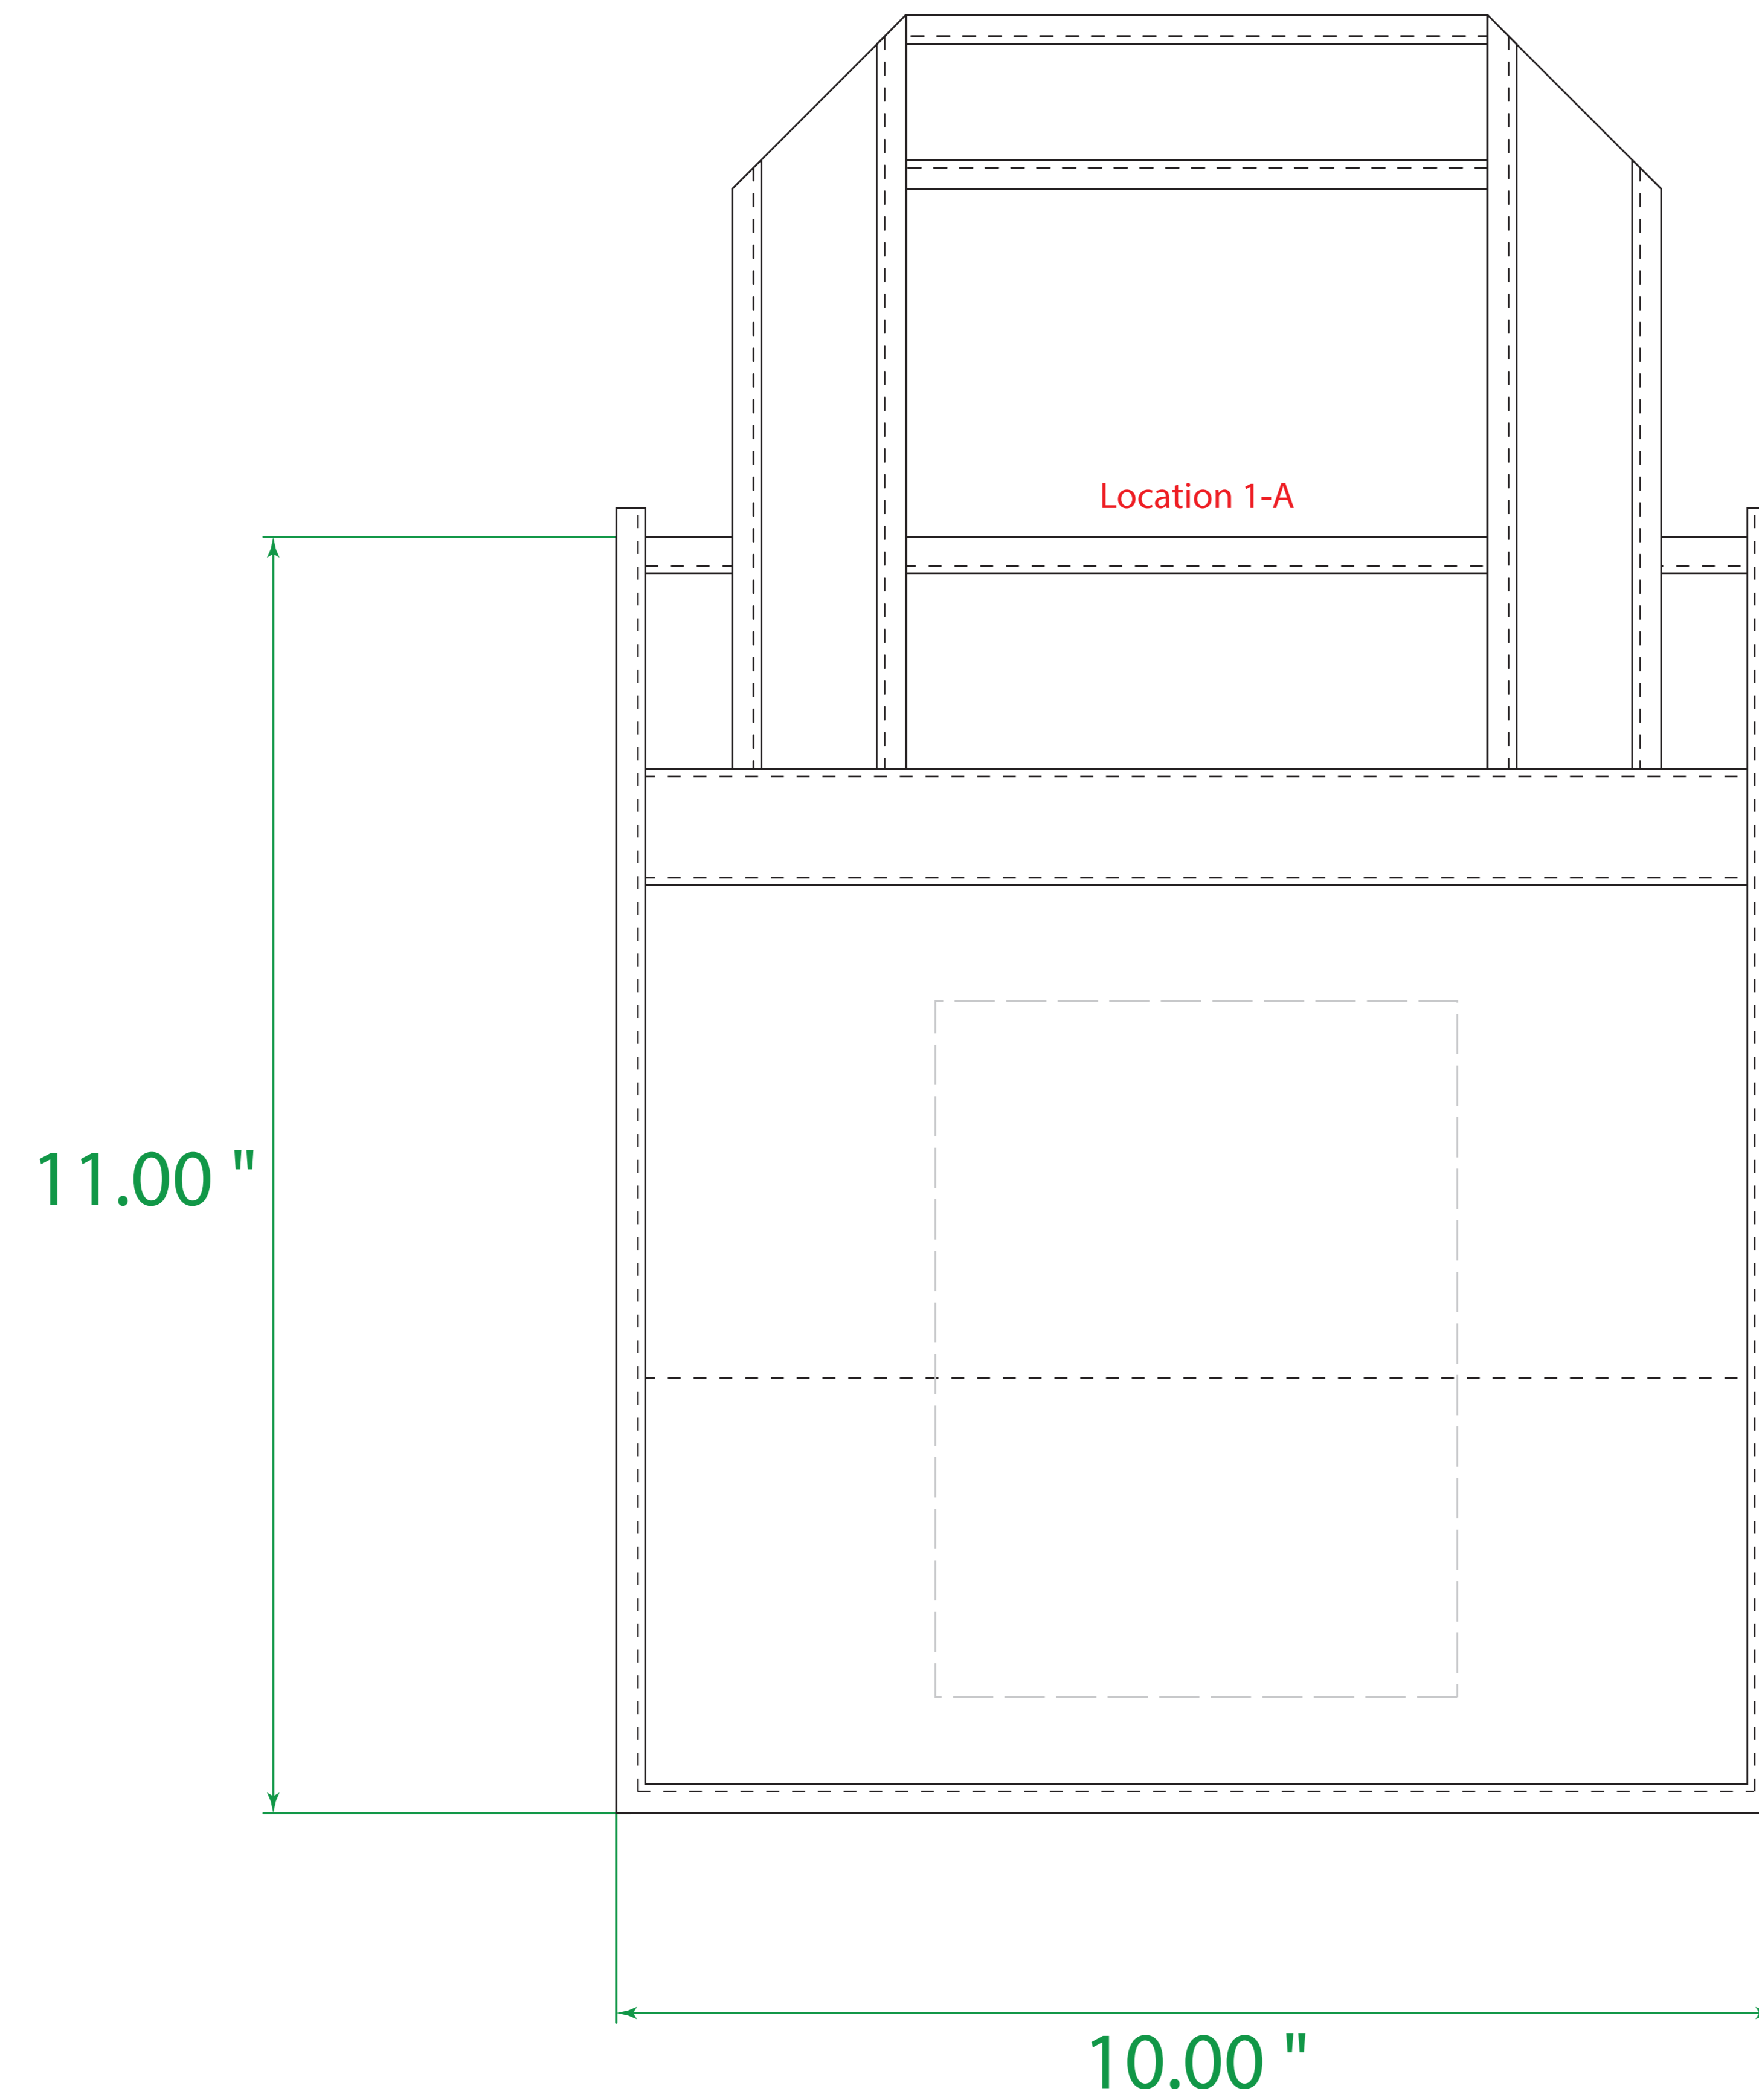

Available Product Colors:

Eco-Friendly 6-Bottle Wine Carrier Bags

SKU: WT19 ***

*** Insert color code

Size: 10(w) x 7(g) x 11(h)

Imprint Area:

Location 1-A & 2-A: 4.50x6

Location 1-B & 2-B: 6x4.50

Location 3 & 4: 4x6

PO#:
Imprint Size:
Imprint Color:
Product Color:

The colors on this page are RGB simulations of Pantone Colors. Actual colors may vary.