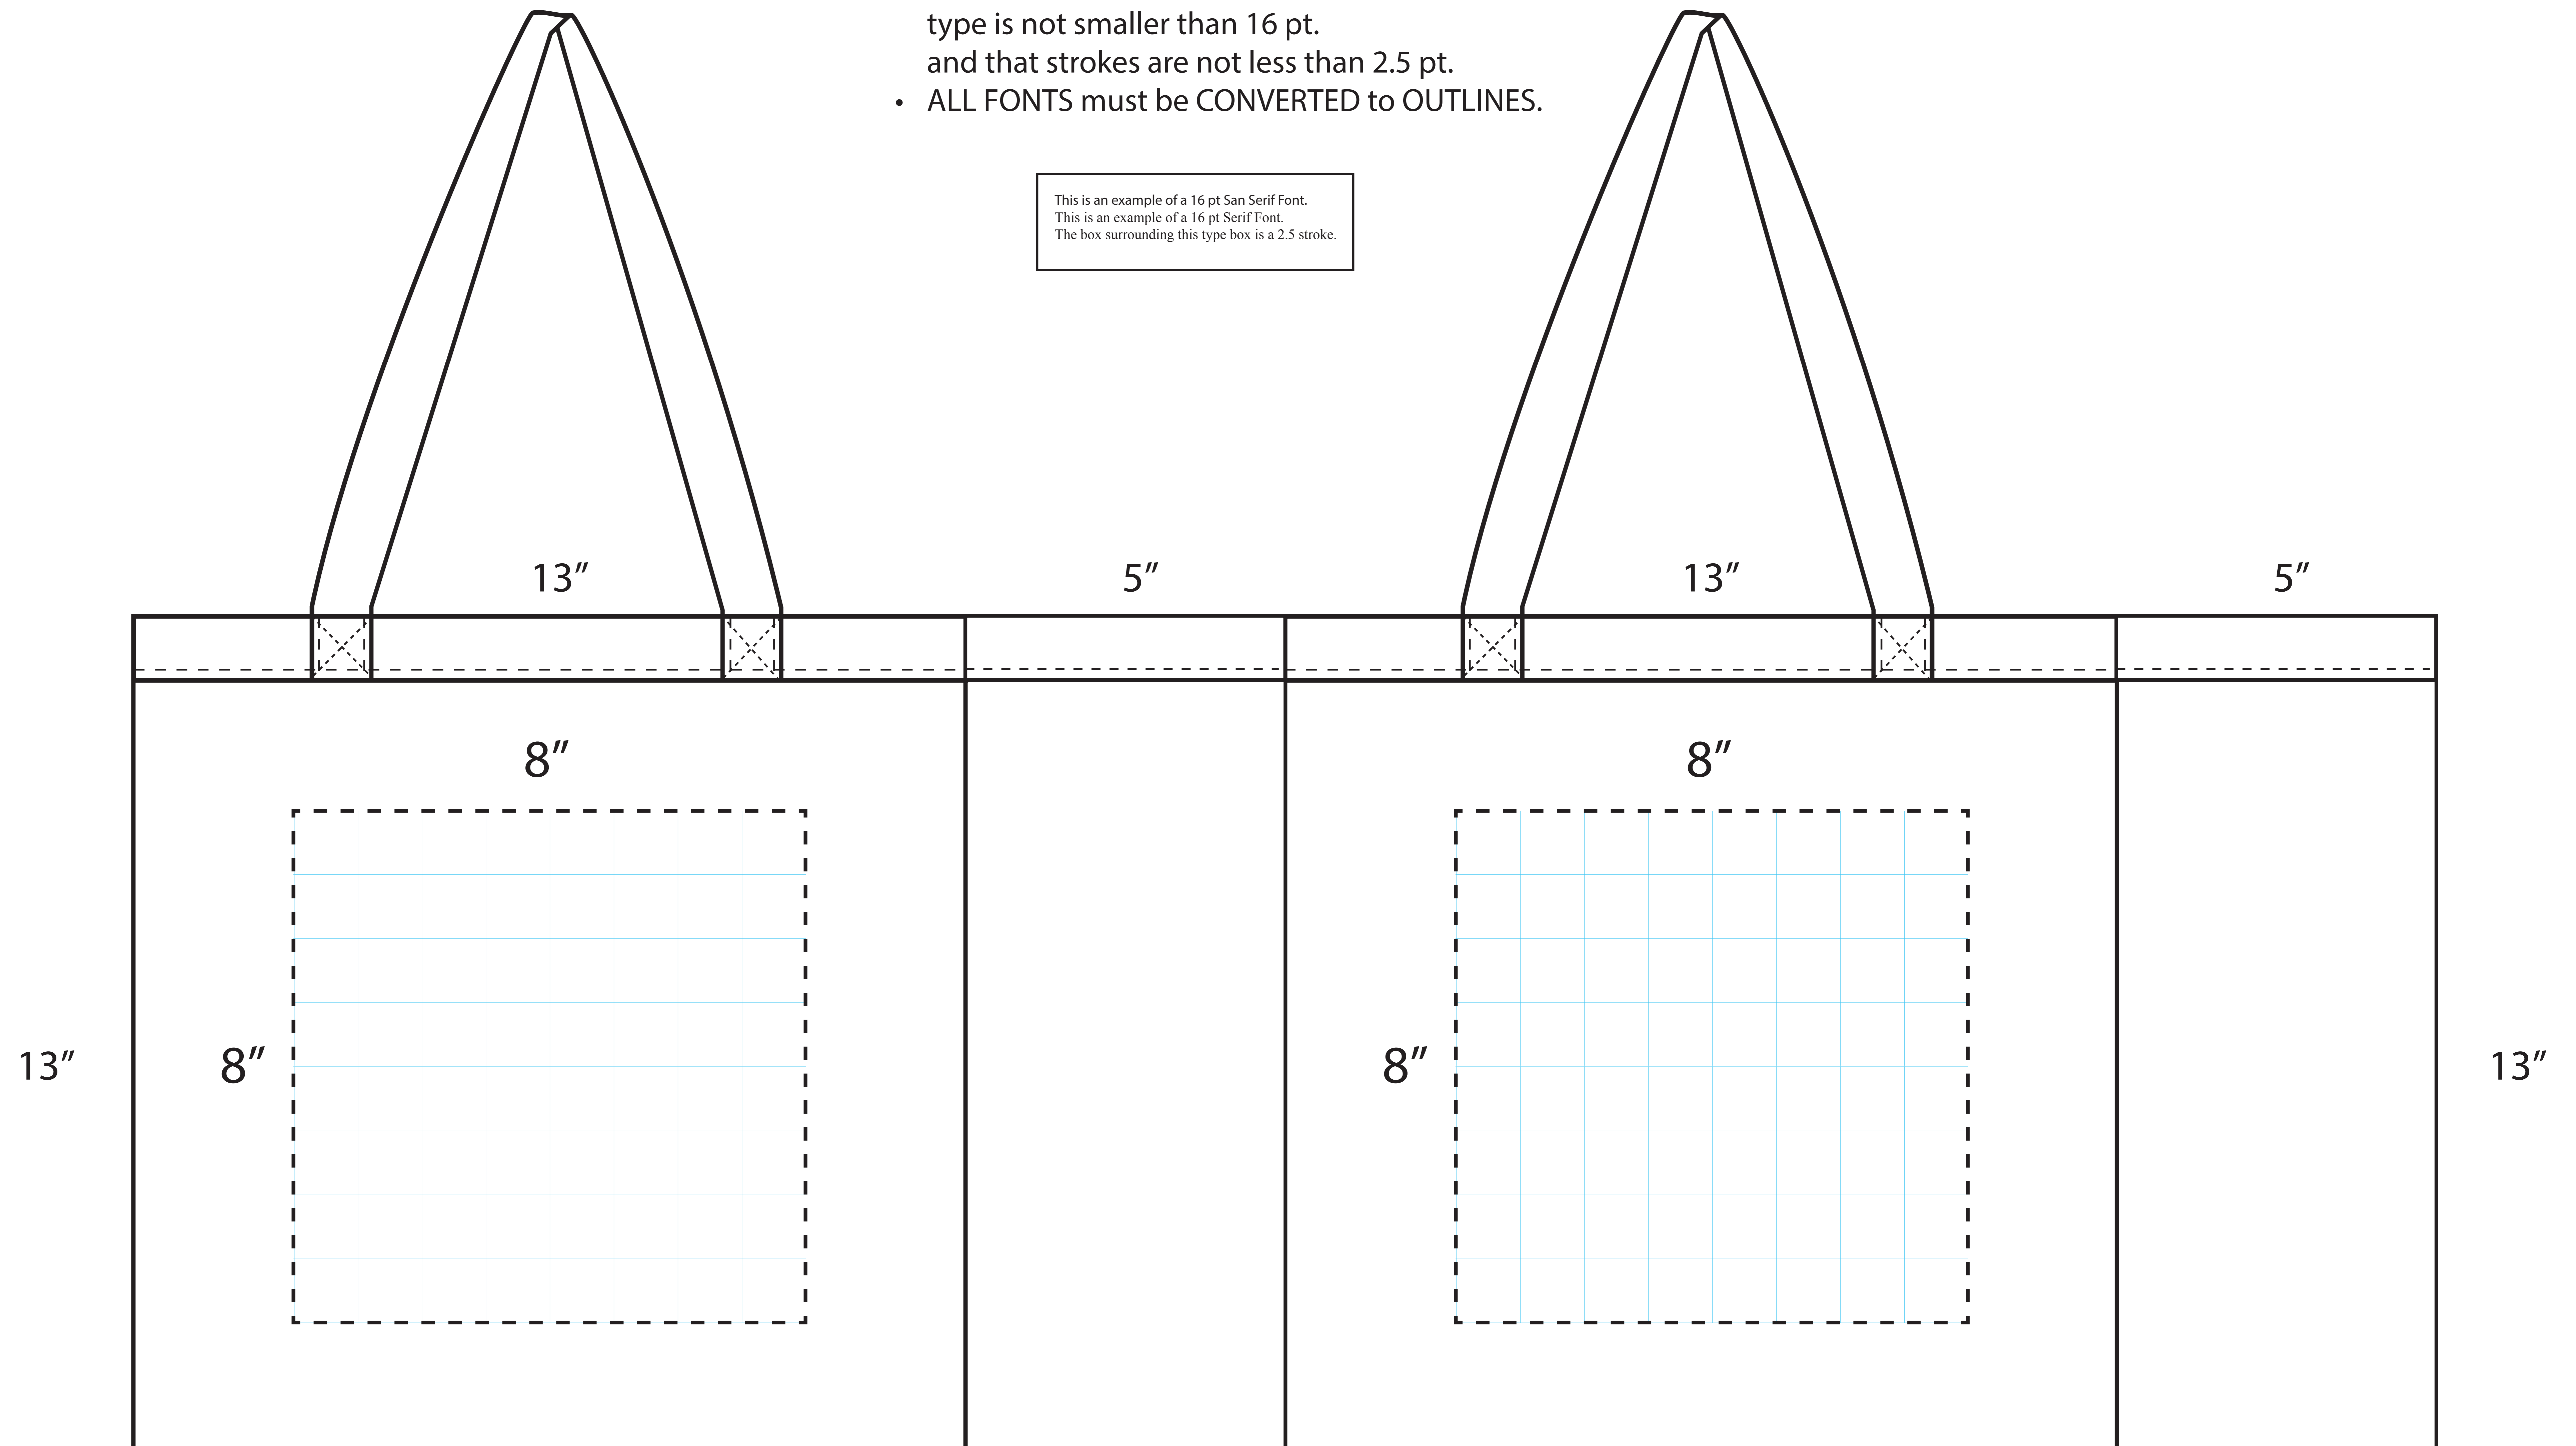

# SKU: WT23

COLOR EVOLUTION  
& SCREEN PRINT

Front Imprint Areas 8" W x 8" H  
Gusset printing is NOT available on this bag

- FULL SIZE ARTWORK
- For SILK SCREEN IMPRINTS, it's recommended that type is not smaller than 16 pt. and that strokes are not less than 2.5 pt.
- ALL FONTS must be CONVERTED to OUTLINES.

This is an example of a 16 pt San Serif Font.  
This is an example of a 16 pt Serif Font.  
The box surrounding this type box is a 2.5 stroke.

Front Imprint

Gusset 1

Back Imprint

Gusset 2