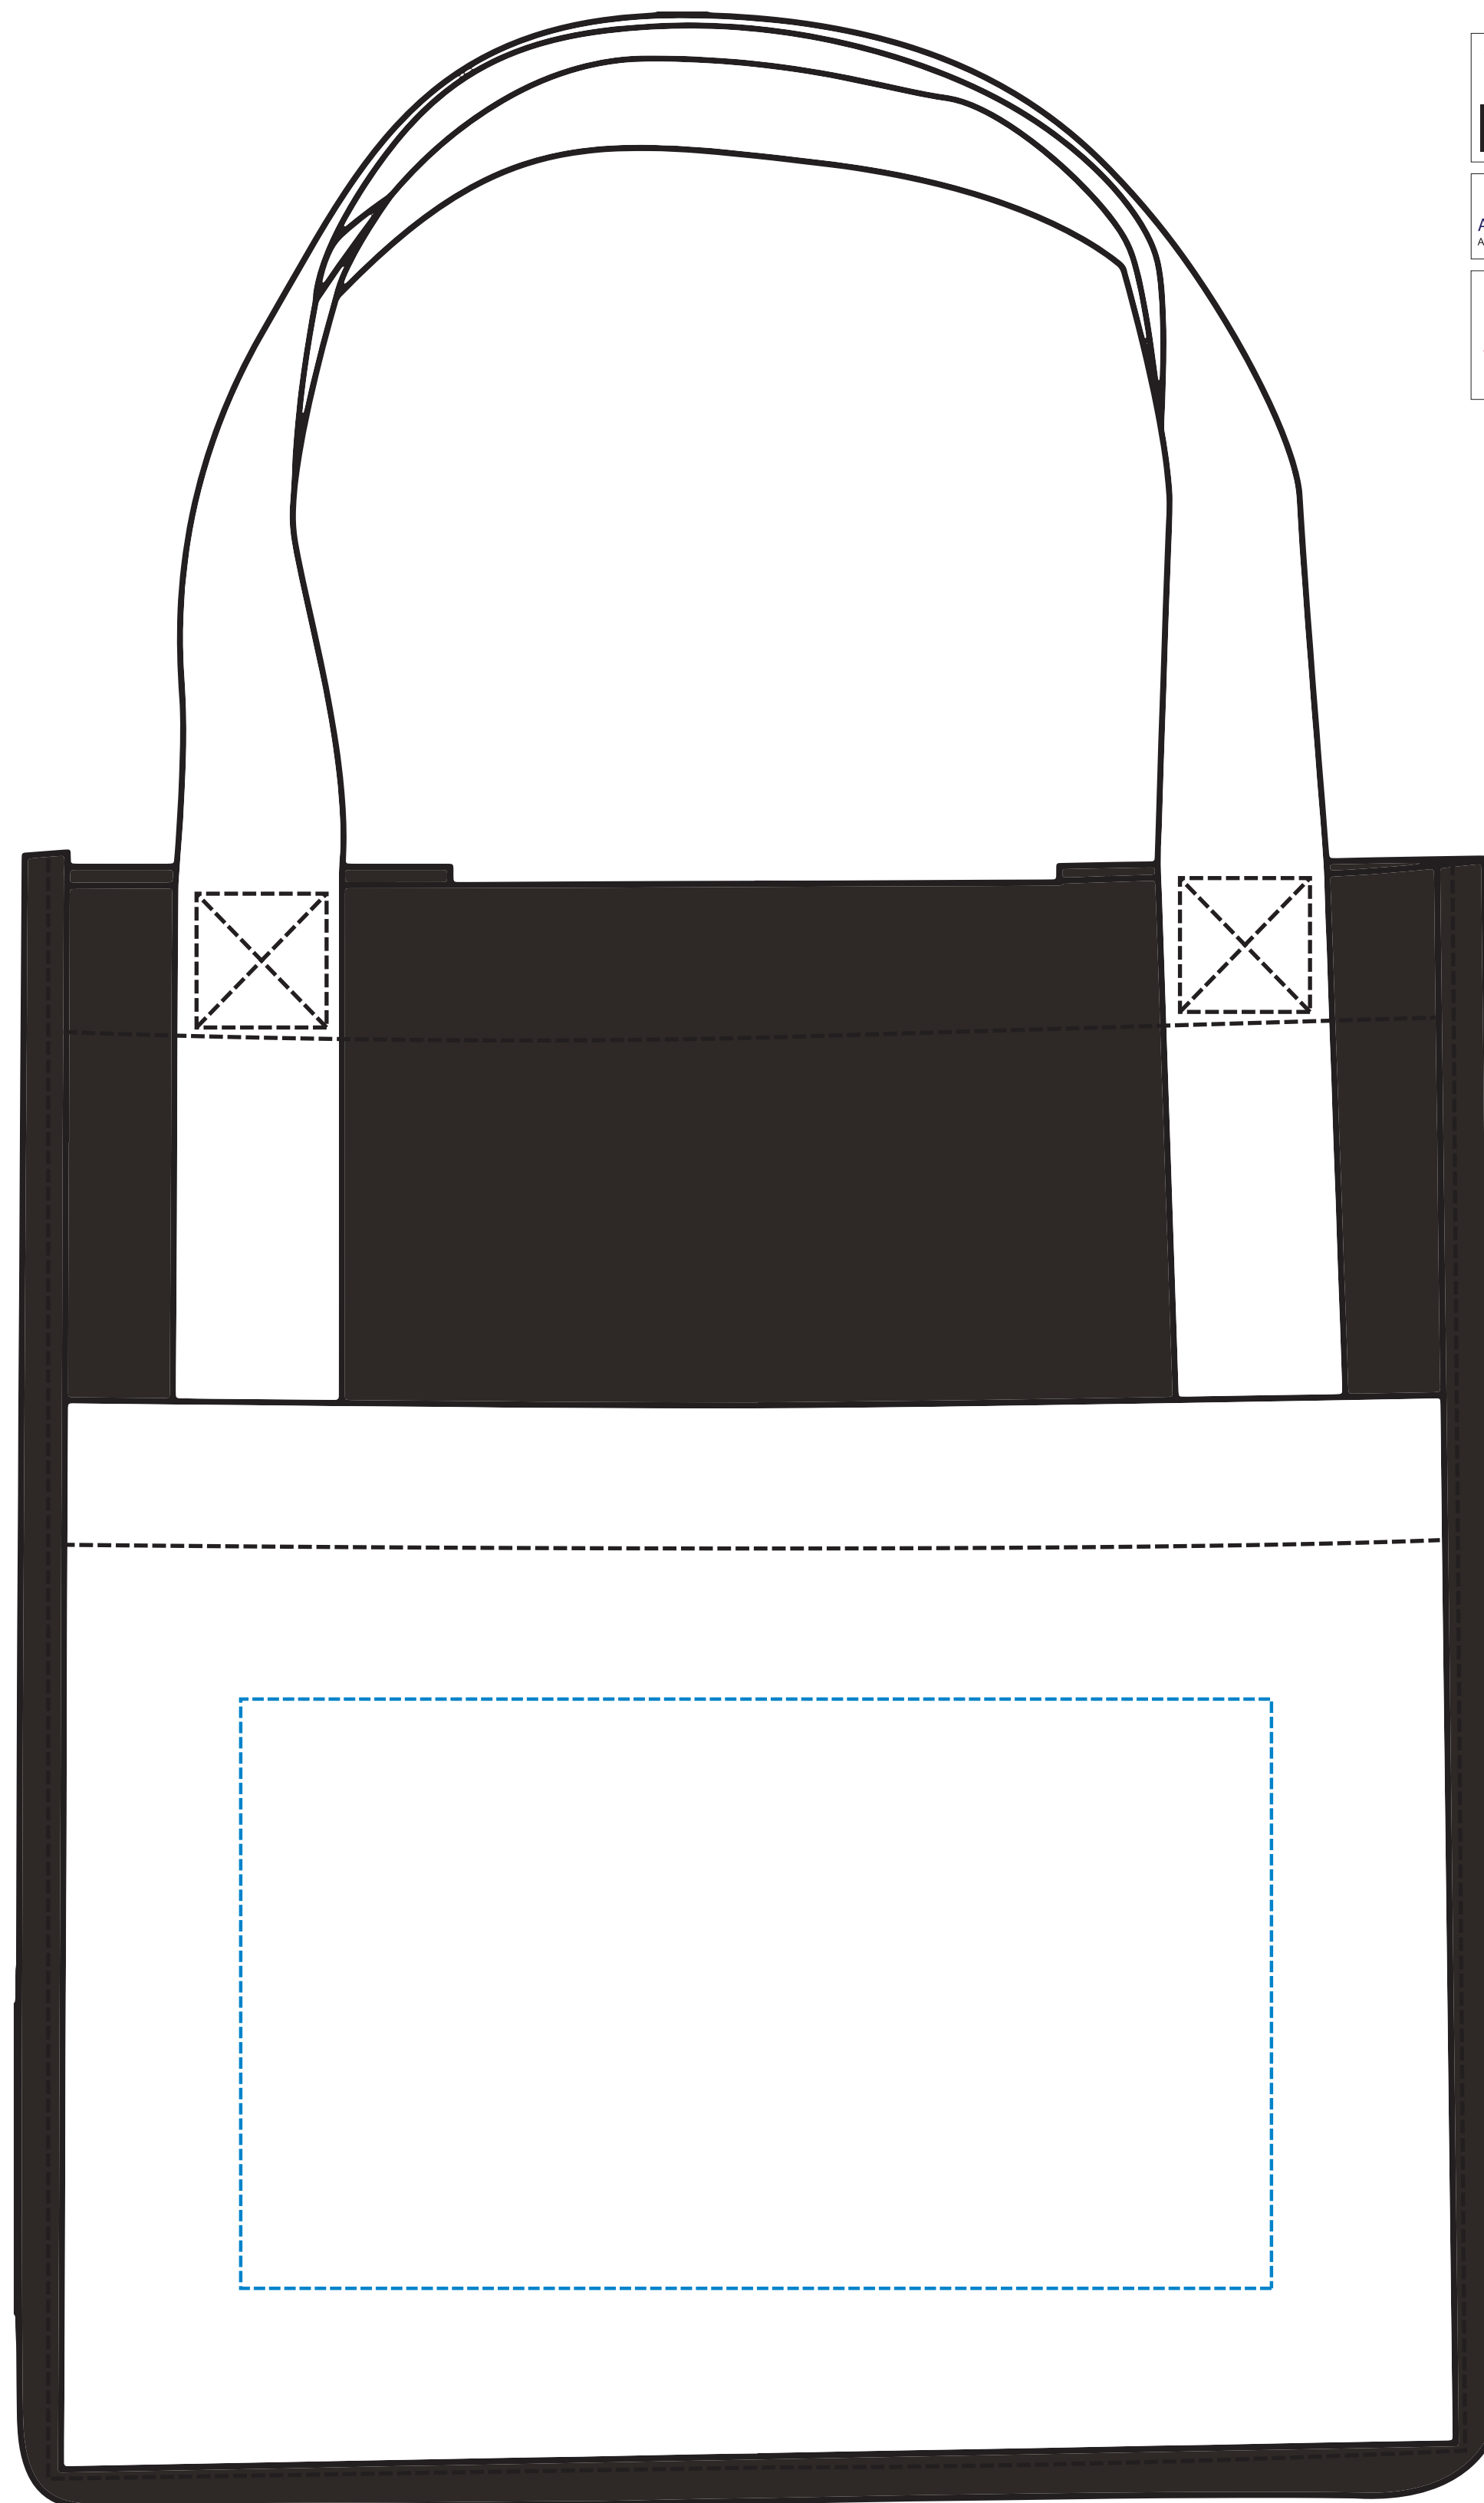

Product Information

Product Name: Non-Woven 6-Bottle Wine Carrier Totes **SKU:** WT28

Imprint Area: Front Pocket: 4"H x 7"W

Minimum Line Thickness 1.25 pts Inverted 2 pts	Minimum Point Size Aa Bb Cc Dd Ee Ff Gf Hn Ii Jj Kk Ll Mm Nn Oo Pp 11 pts Inverted 11 pts Aa Bb Cc Dd Ee Ff Gf Hn Ii Jj Kk Ll Mm Nn Oo Pp	
Arial Regular or any light type font Aa Bb Cc Dd Ee Ff Gg Hh Ii Jj Kk Ll Mm Nn Oo Pp Qq Rr Ss Tt Uu Vv Ww Xx Yy Zz	Font Style on small text size BOLD fonts tend to close the eye of the letters X Aa Bb Cc Dd Ee Ff Gg Hh Ii Jj Kk Ll Mm Nn Oo Pp Qq Rr Ss Tt Uu Vv Ww Xx Yy Zz	
Due to product material, small text and details are not recommended.	Vibrant Color ✓	Number of Ink Colors Available Front Pocket: One Color Spot Max Imprint No Halftones unless doing a Full Color - Vibrant - Heat Transfer