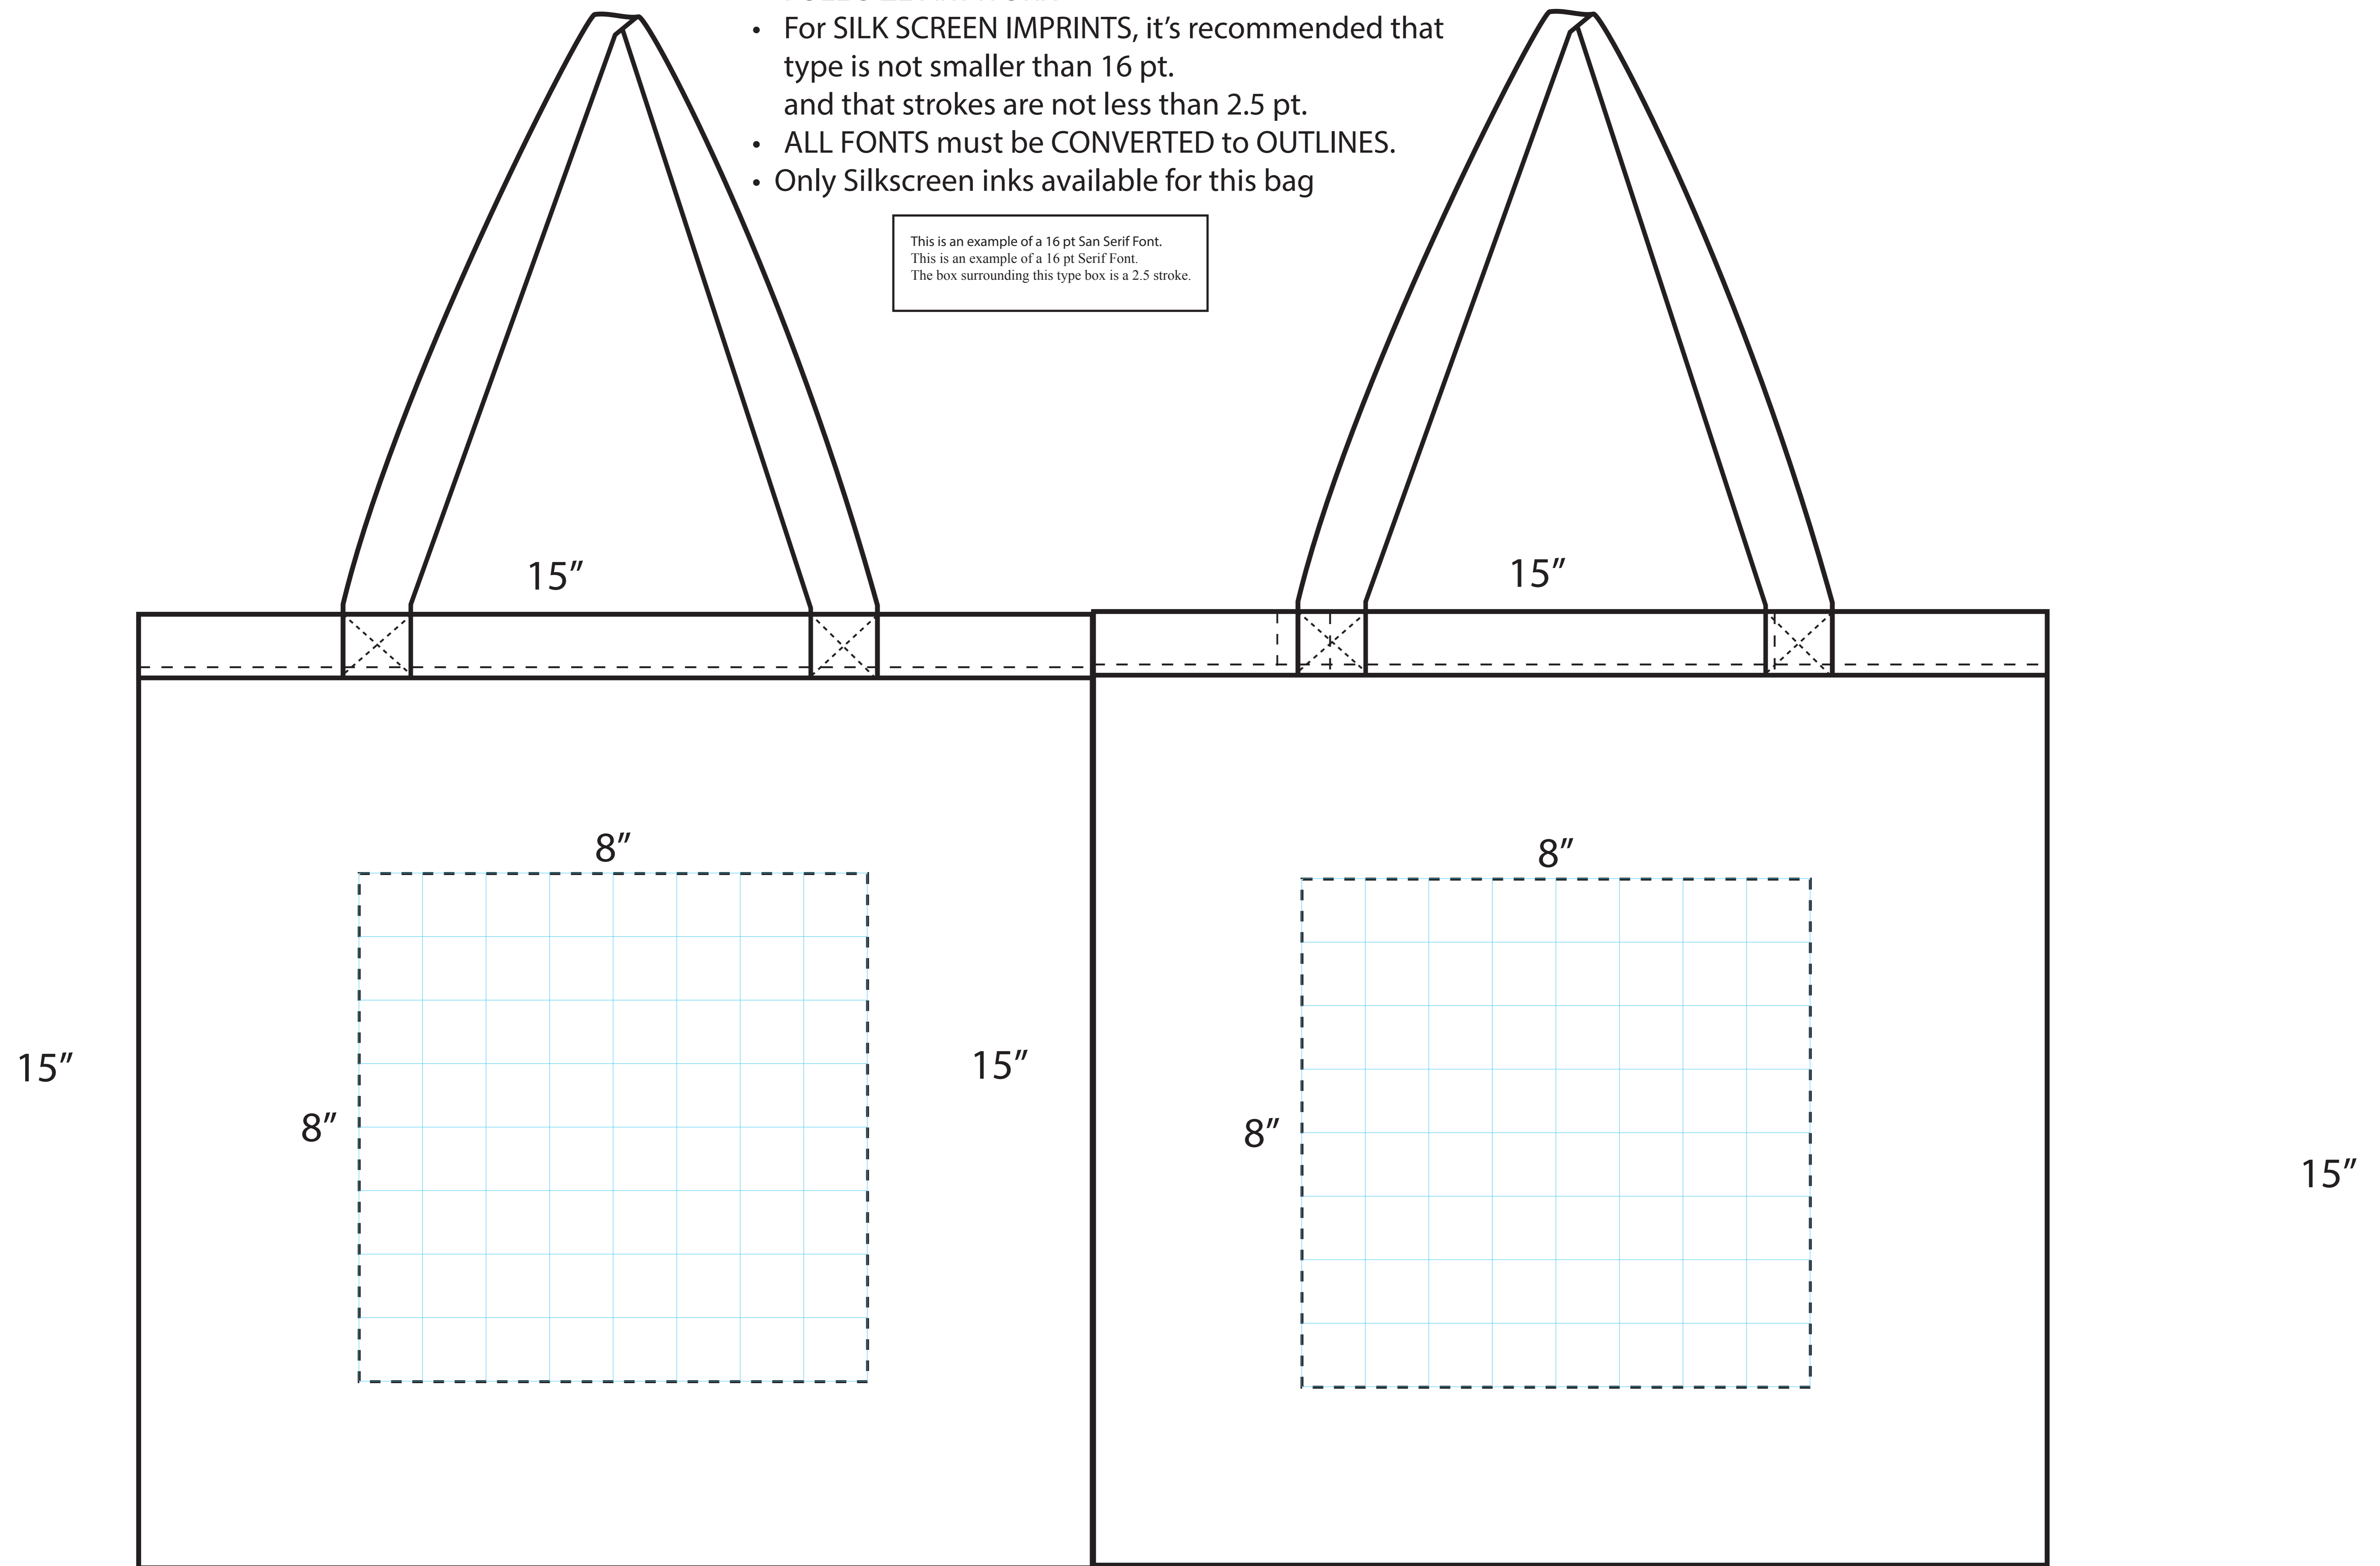

# SKU: CN27

Front and Back Imprint Areas 8" W x 8" H

- FULL SIZE ARTWORK
- For SILK SCREEN IMPRINTS, it's recommended that type is not smaller than 16 pt. and that strokes are not less than 2.5 pt.
- ALL FONTS must be CONVERTED to OUTLINES.
- Only Silkscreen inks available for this bag

This is an example of a 16 pt San Serif Font.  
This is an example of a 16 pt Serif Font.  
The box surrounding this type box is a 2.5 stroke.

Front Imprint

Back Imprint