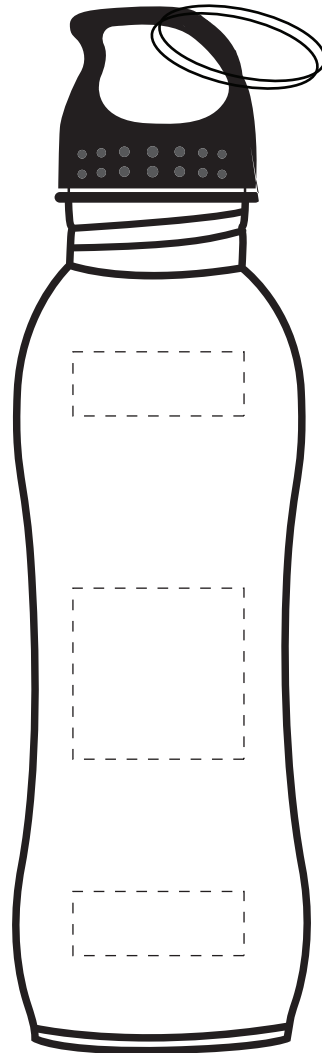

SILK SCREEN ON BOTTLE

SKU: SS5

**COMPOSITE
NOT ACTUAL SIZE**

F.P.O.

(Center): 2"W x 2"H

(Top or Bottom): 2"W x 3/4"H

LASER ON CARABINER

SKU: SS5

**COMPOSITE
NOT ACTUAL SIZE**

F.P.O.

1"W x 1/8"H

2056

**COMPOSITE
NOT ACTUAL SIZE**

Dashed Line For Imprint Area Only, Will Not Print.

1" 0.5" 0"	Artist/Date: Order #: Ship Date: Imprint Color: Item Color:	Item #: SS5 - MAX Imprint Type: SS Silk Screen (Center): 2"W x 2"H Optional SS (Top or Bottom): 2"W x 3/4"H Optional Laser on Carabiner: 1"W x 1/8"H	Proofing:
------------------	---	---	-----------