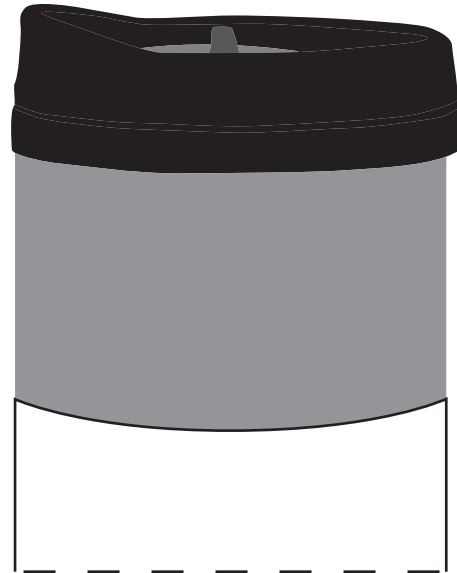

MULTI COLOR IMPRINT:
1 Spot Color

MINIMUM POINT SIZE: 12 Point

Imprint Method: Screen Print
Alt Imprint Method: xxx

Location & Size:
STD - Side - 3 1/2"W x 3 1/2"H
ALT - Opposite Side - 3 1/2"W x 3 1/2"H

Factory PO#: XXX XXX XXX

SKU: SS9

Printable BPA Free Stainless Steel Tumblers

Item Color(s) Ordered: XXXX

Item Material: Stainless Steel,
Polypropylene Plastic

Item Size: 8 1/4"H x 2 3/4" Dia

Imprint Color(s): XXX

Item Colors Available:

Black, Red, Lime Green, Blue

PLEASE REVIEW PROOF CAREFULLY BEFORE APPROVING

Factory will not be held responsible for Eproof approvals that contain errors whether the error is that of the factory or the client. An approval means the client is approving all information on the proof. Eproofs are designed for size, placement and position only.

****DOTTED LINES REPRESENT IMPRINT AREA & DO NOT PRINT****

100% ACTUAL STD IMPRINT SIZE

Front - Standard Position
Item scaled at 85% actual size

Customearth[®]
promos.com
1-866-454-6949

**BAR CODE PLACEMENT
HOLDER**