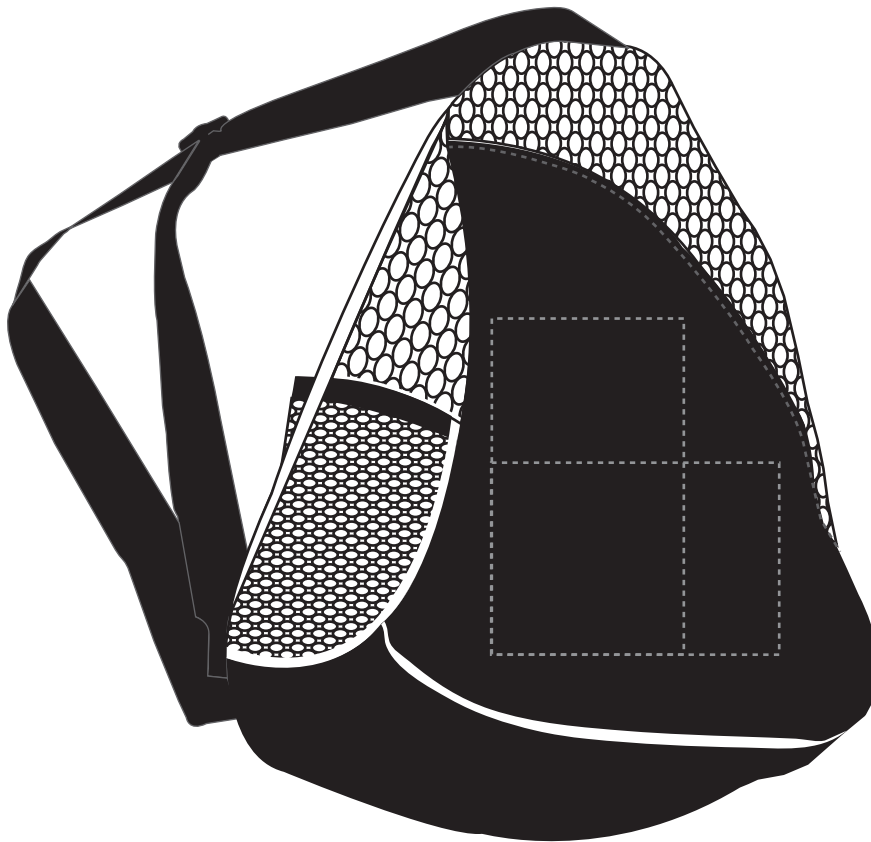

IMPRINT SIZE: 4" W x 7" H (Front)
OR
6" x 4" (Front)

Natural Curve Sling Backpack
25% For Viewing - Front View

SKU:	Description
BP2	Custom Imprinted Eco-Backpacks
Your artwork will be sized to max imprint area unless otherwise requested. Due to the orientation of some logos, your artwork may be sized smaller than the imprint area listed here or in the catalog to achieve a uniform, non-distorted imprint.	