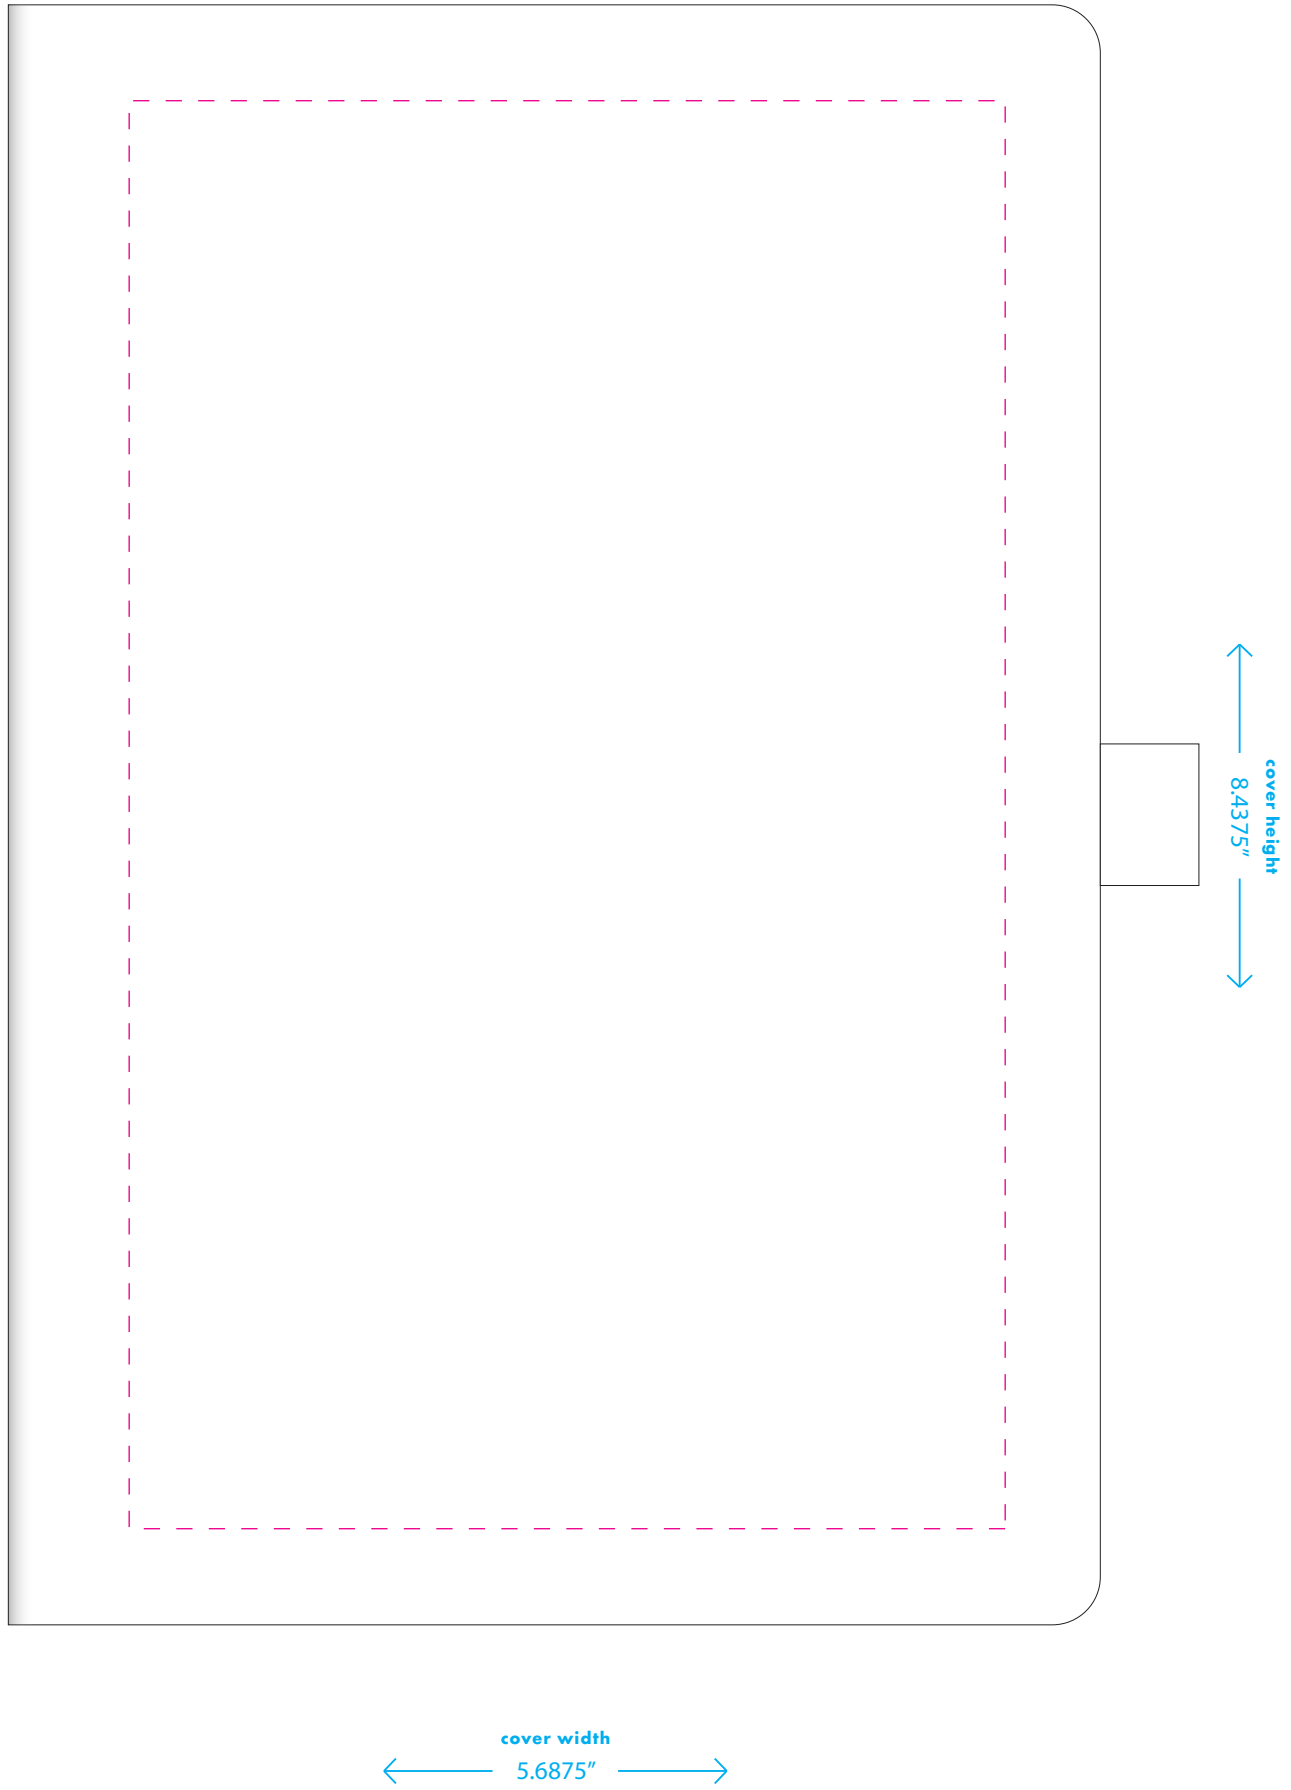

Art Specs:

SKU EJ8 Stamping:

- Black & white vector art saved no higher than Illustrator CS5 with all fonts converted to outlines.
- If raster art is all that can be provided it needs to be saved as high resolution (no less than 600 dpi) black & white art (not grayscale).

COVER - FRONT

COVER - BACK

cover height
8.5625"

cover width
5.1625"

JOURNALBOOKS