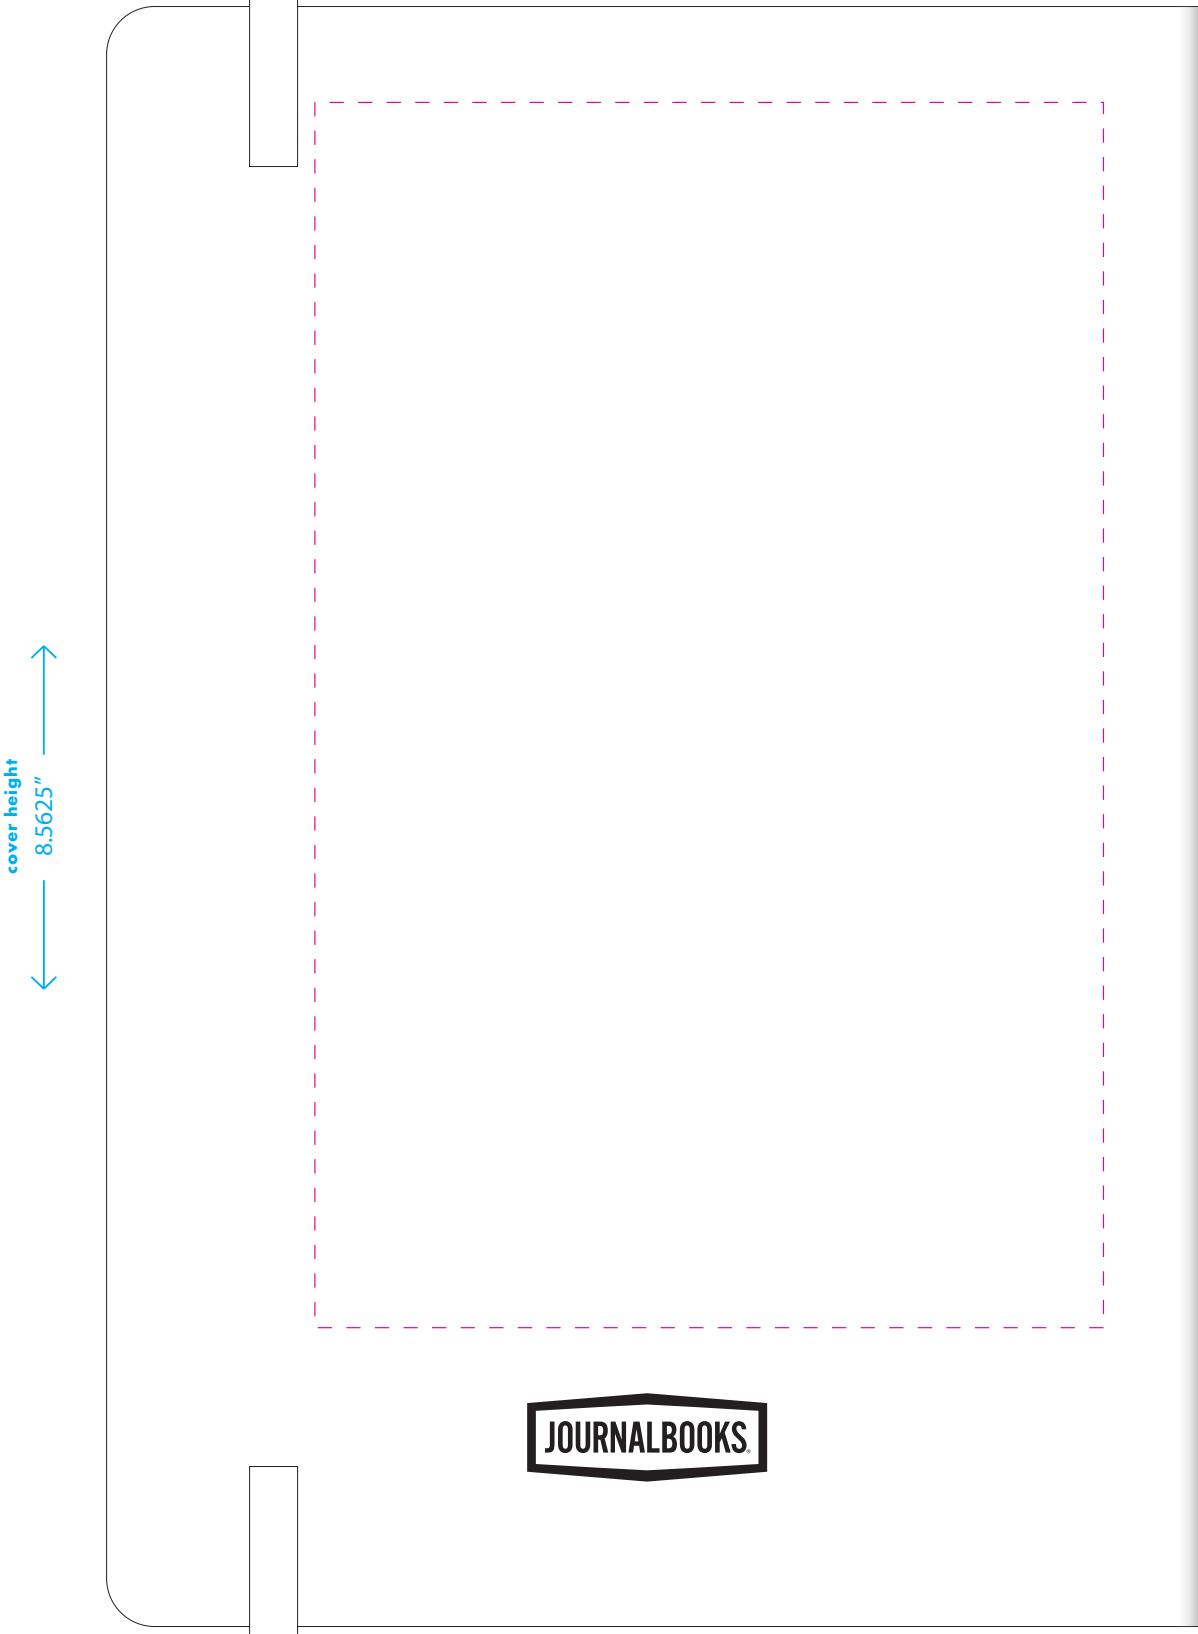

Art Specs:

SKU EJ8 Stamping:

- Black & white vector art saved no higher than Illustrator CS5 with all fonts converted to outlines.
- If raster art is all that can be provided it needs to be saved as high resolution (no less than 600 dpi) black & white art (not grayscale).

COVER - FRONT

COVER - BACK

cover height
8.5625"

cover width
5.1625"

JOURNALBOOKS