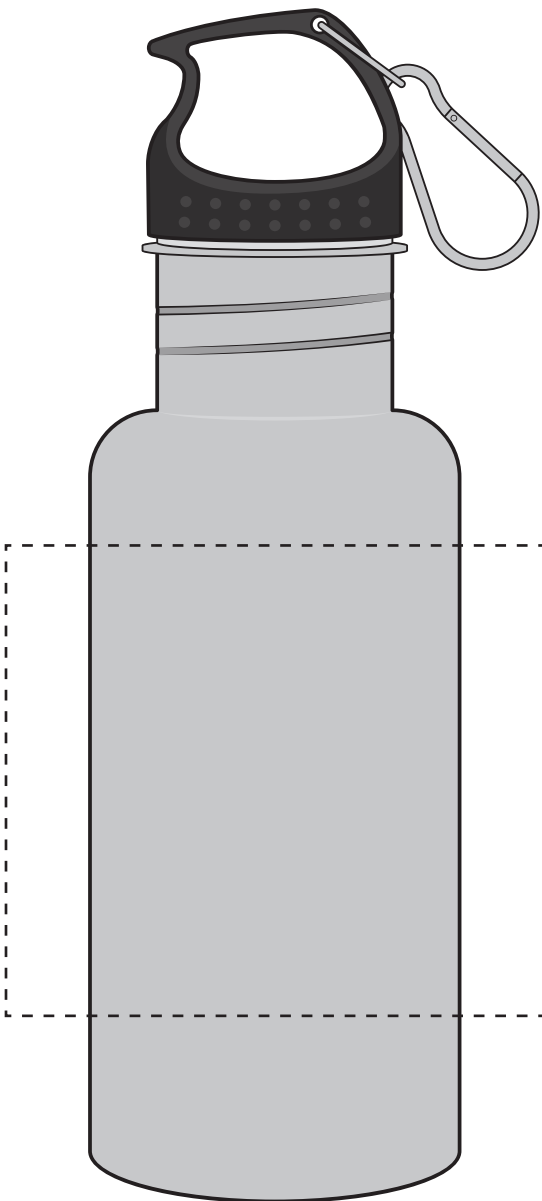

Item Template

Primary Imprint Method:

Screen Print

Max Imprint Color(s):

1 Spot Color

Location(s) & Size:

STD: 4"W x 3.5"H (Side)

ALT: 2.25"Sq
(Opposite Side)**Alternate Imprint Method:**

Heat Transfer (4CP)

Max Imprint Color(s):

Full Color

Location(s) & Size:

STD: 4"W x 3.5"H (Side)

ALT: 2.25"Sq
(Opposite Side)**Only Available On Silver Bottles.*

SKU: SS12

Description: 17 OZ.
Printable Eco-Friendly Steel Water Bottles**Size:** 9"H x 2.75"Dia.**Material:** Stainless Steel**Available Color(s):** Black, Blue,
Lime Green, Orange, Red, Silver**FPO Item Rendering**

Dotted lines represent imprint area and do not print.

**Standard Position
Item at 70% actual size****100% Actual Size Imprint**

*This template reflect our most accurate product information based on current inventory and print capabilities and is subject to change without notice. Template item size are not necessarily to scale (as noted). **Similarly, item colors shown on template may vary based on monitor resolution and other environmental factors and should be used for reference only.***