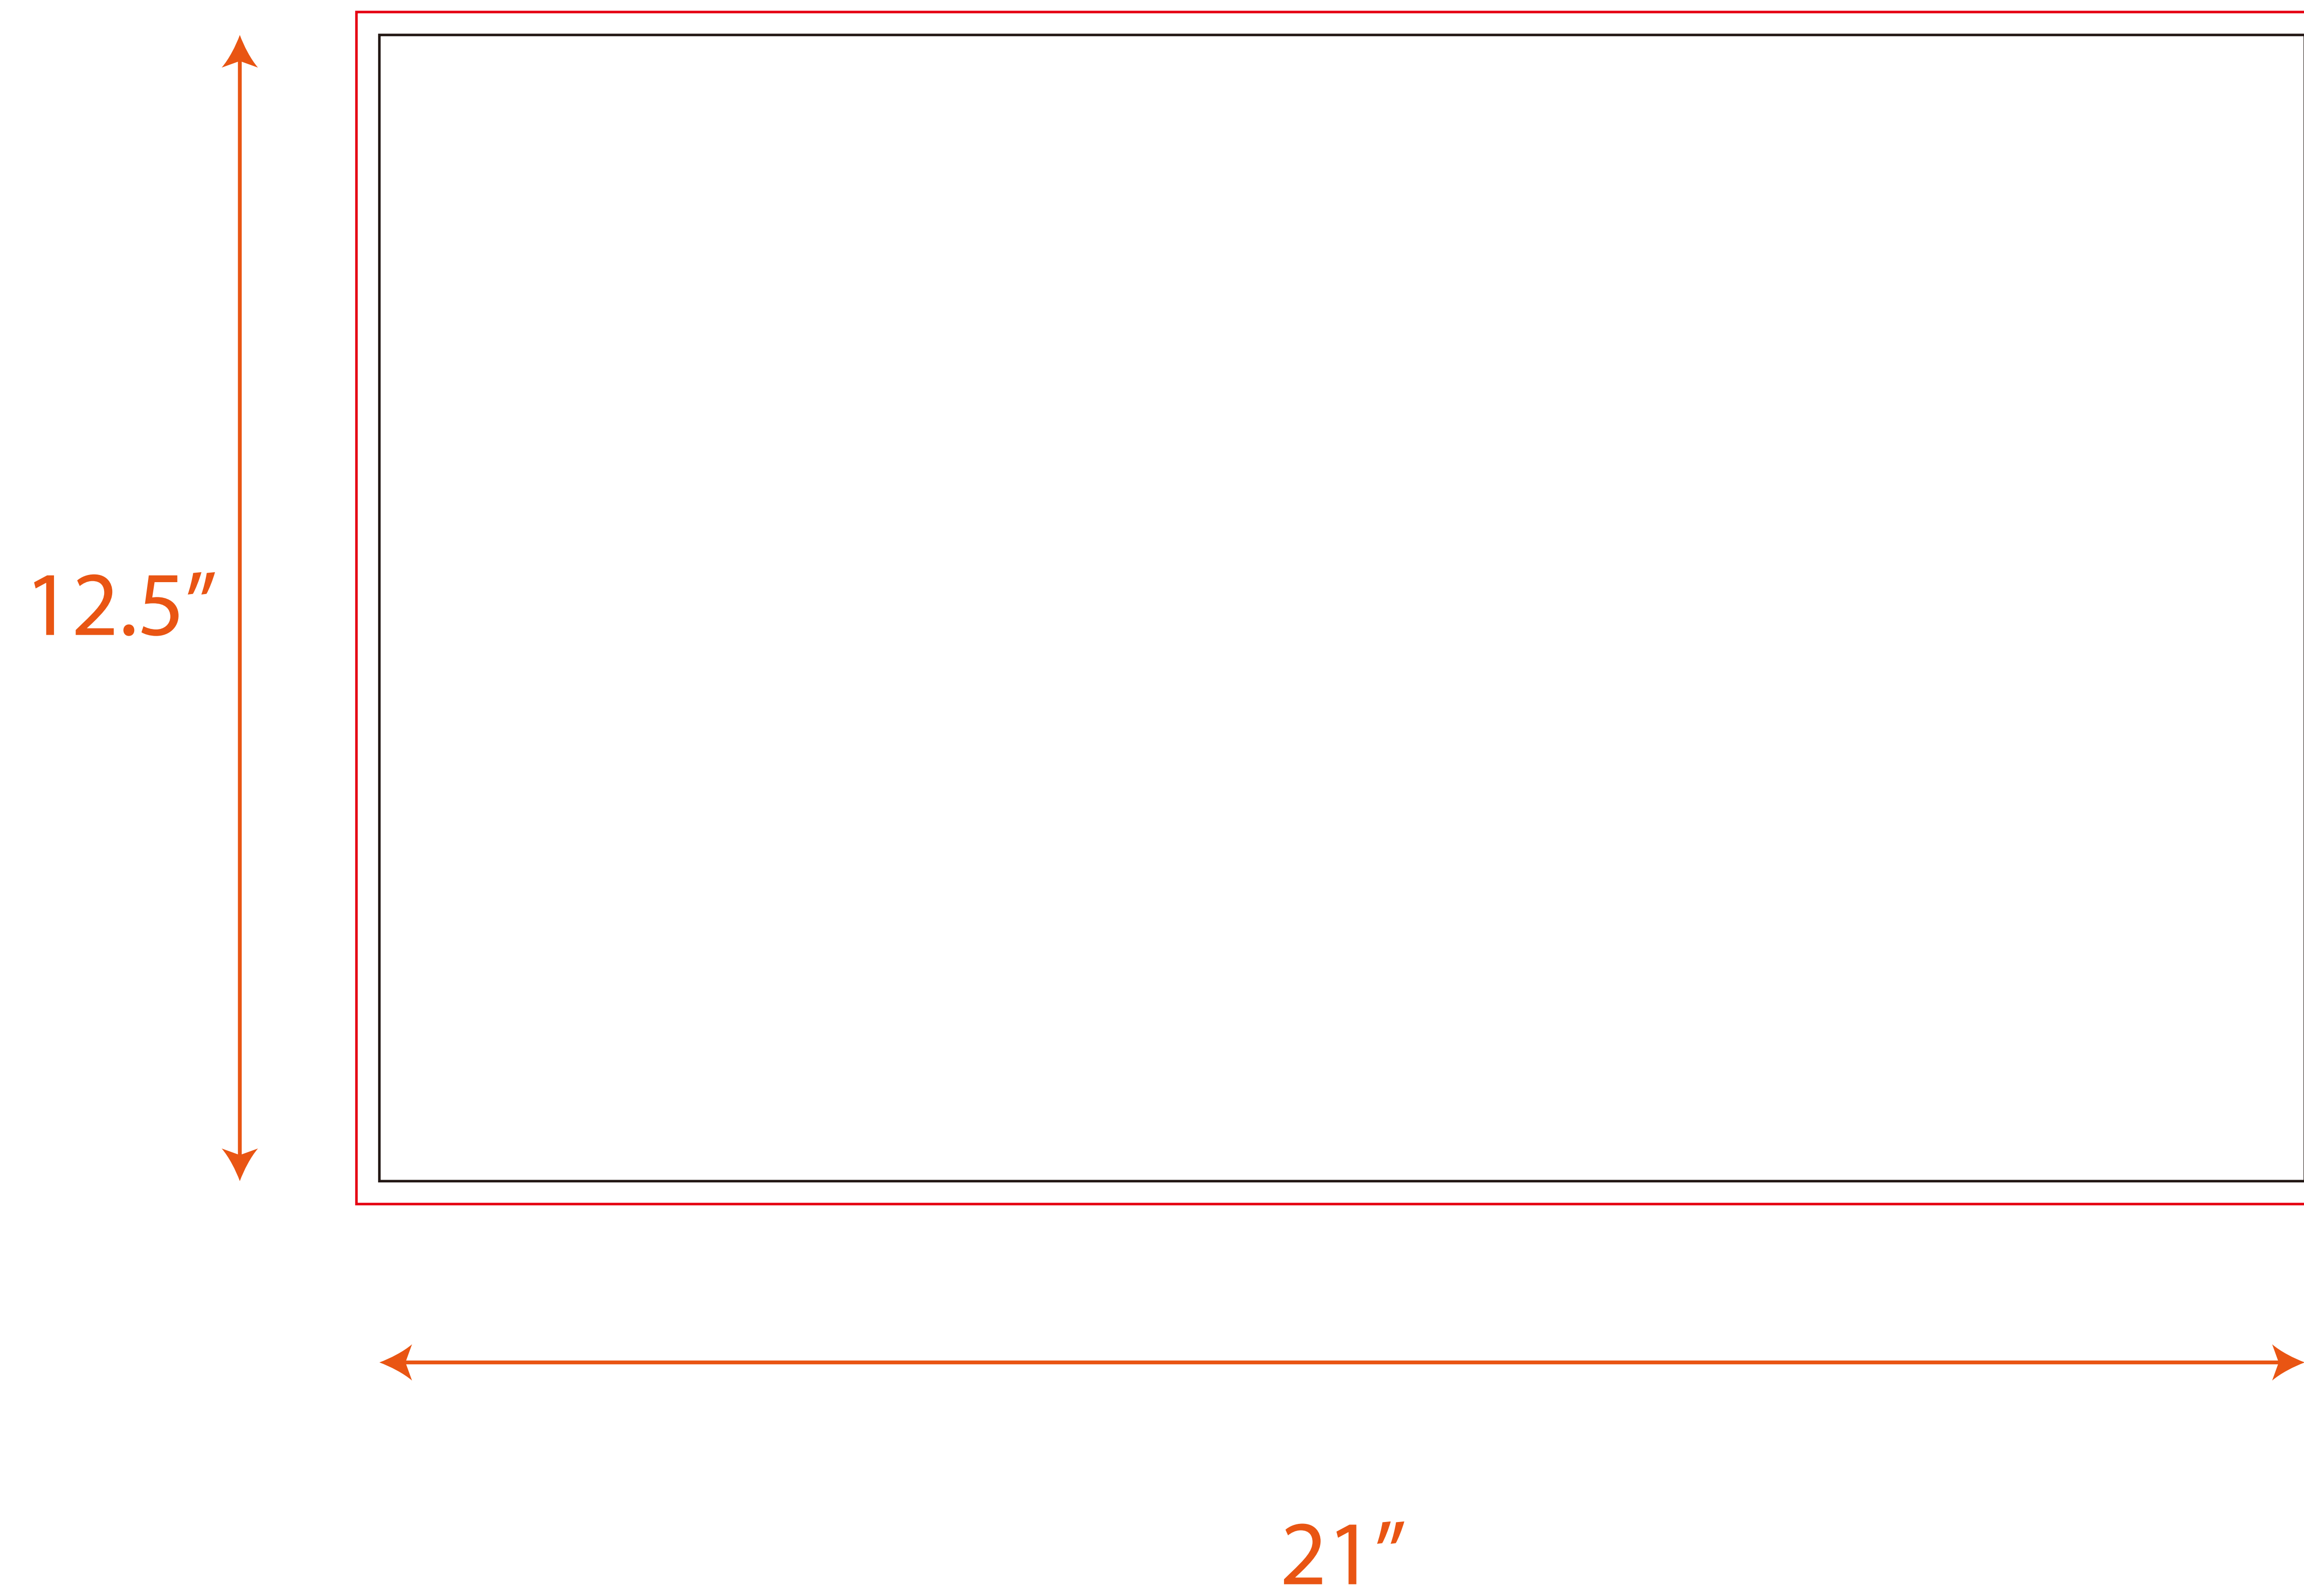

SKU #: RM14 - S
Custom Face Wraps
Description: Full color print
Size: 12.5" (L) x 10.5" (W)

Note: Each side leave 0.5" bleed

FRONT

BACK