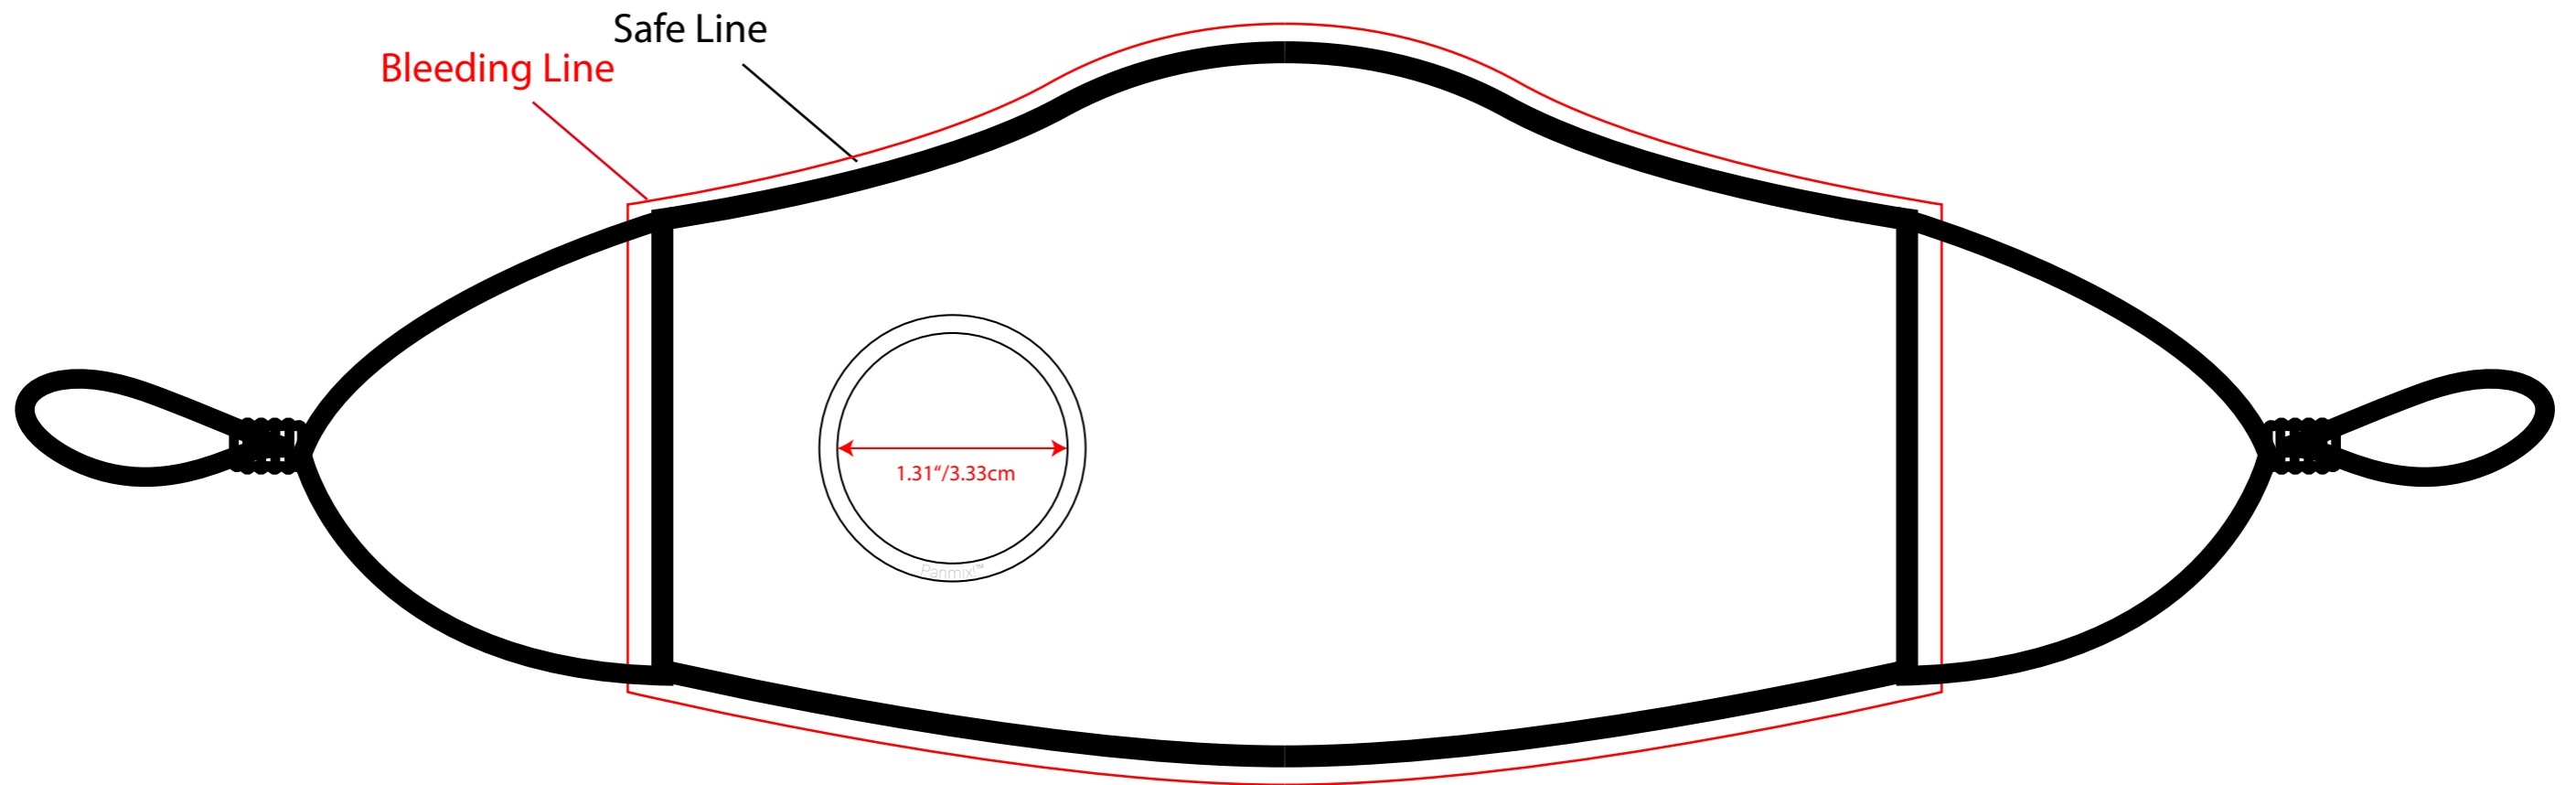

SKU #: RM15 Kids Size

Custom Filtration Masks

Description: Full color print, Breathing valve, Black Ear Loop

Size: 7.08" x 3.93"/18cm x 10cm

SKU #: RM15 Kids Size
Custom Filtration Masks
Description: Full color print, Black Ear Loop
Size: 7.08" x 3.93"/18cm x 10cm