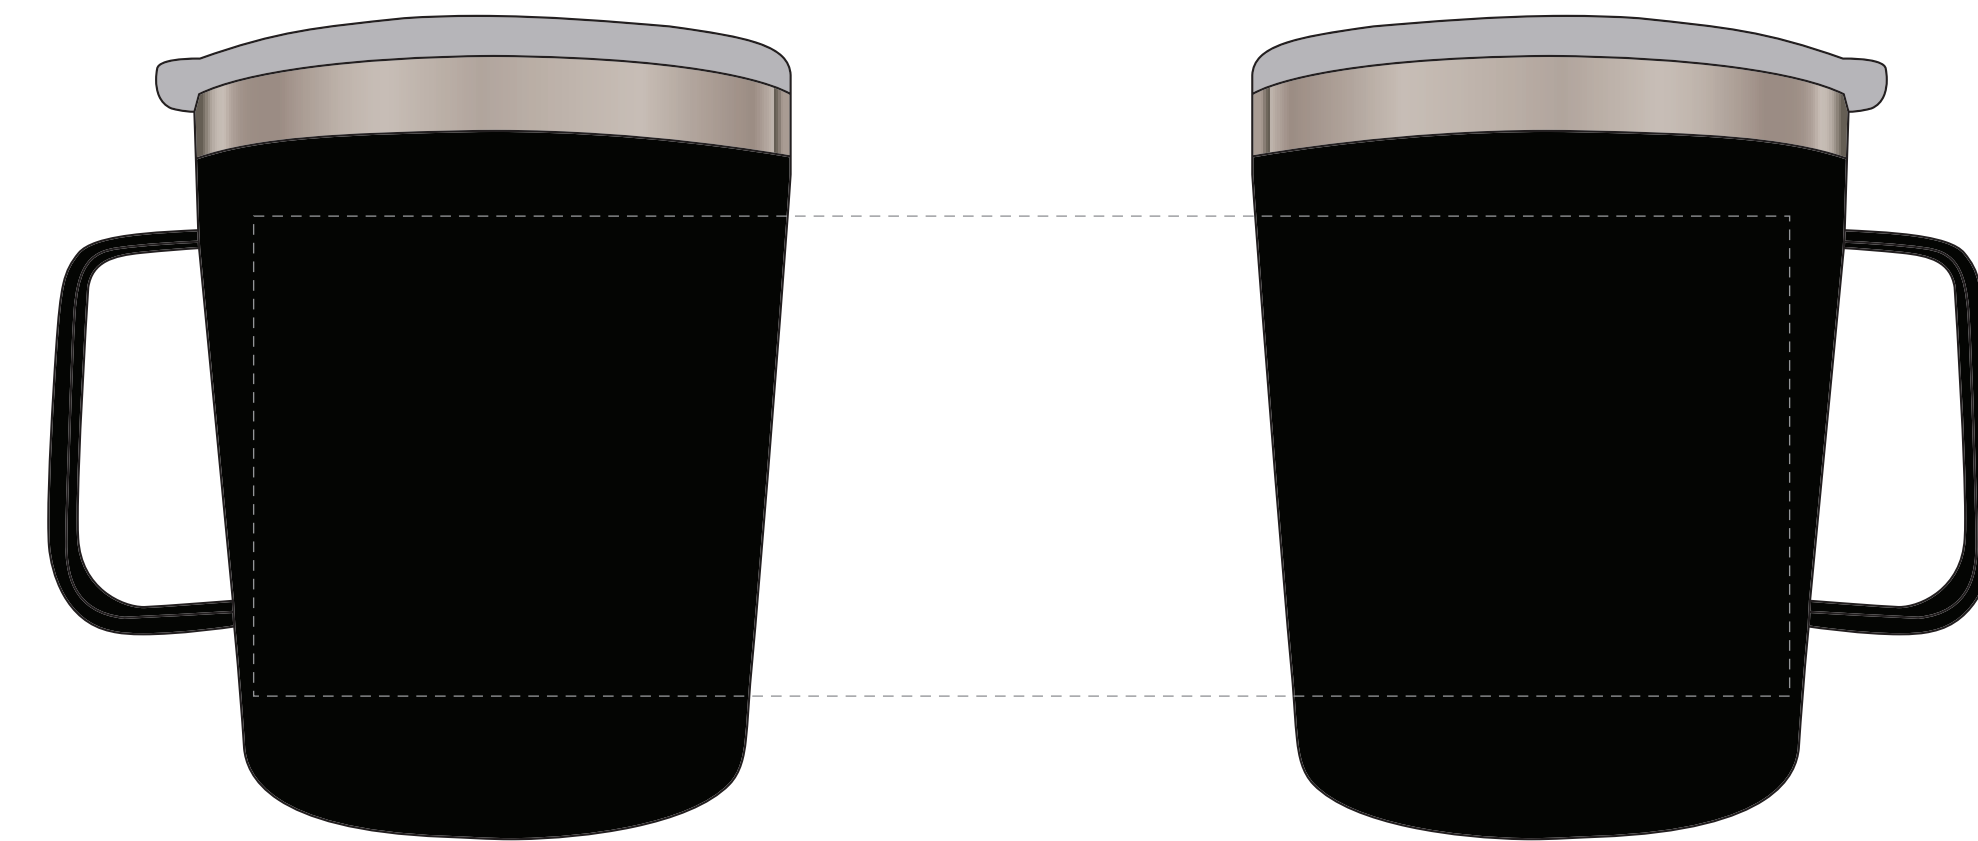

STANDARD SILK-SCREEN

SKU: SS29

F.P.O.

Dashed Line For Imprint Area Only. Will Not Print.

1" 0.5" 0"	Artist/Date :	Item # : SS29	Proofing:
	Order # :	Imprint Size : 2 1/2" W x 2 1/2" H	
	Ship Date :	Imprint Type : Standard Silk-Screen	
	Imprint Color :		
	Item Color :		

OPTIONAL LASER ENGRAVED

F.P.O.

Dashed Line For Imprint Area Only. Will Not Print.

1" 0.5" 0"	Artist/Date :	Item # : SS29	Proofing:
	Order # :	Imprint Size : 1 1/2" W x 1 1/2" H	
	Ship Date :	Imprint Type : Laser Engraved	
	Imprint Color :		
	Item Color :		

WRAPAROUND

F.P.O.

Dashed Line For Imprint Area Only. Will Not Print.

1" 0.5" 0"	Artist/Date :	Item # : SS29	Proofing:
	Order # :	Wraparound	
	Ship Date :	Imprint Size : 8" W x 2 1/2" H	
	Imprint Color :	Imprint Type : Standard Silk-Screen	
	Item Color :		