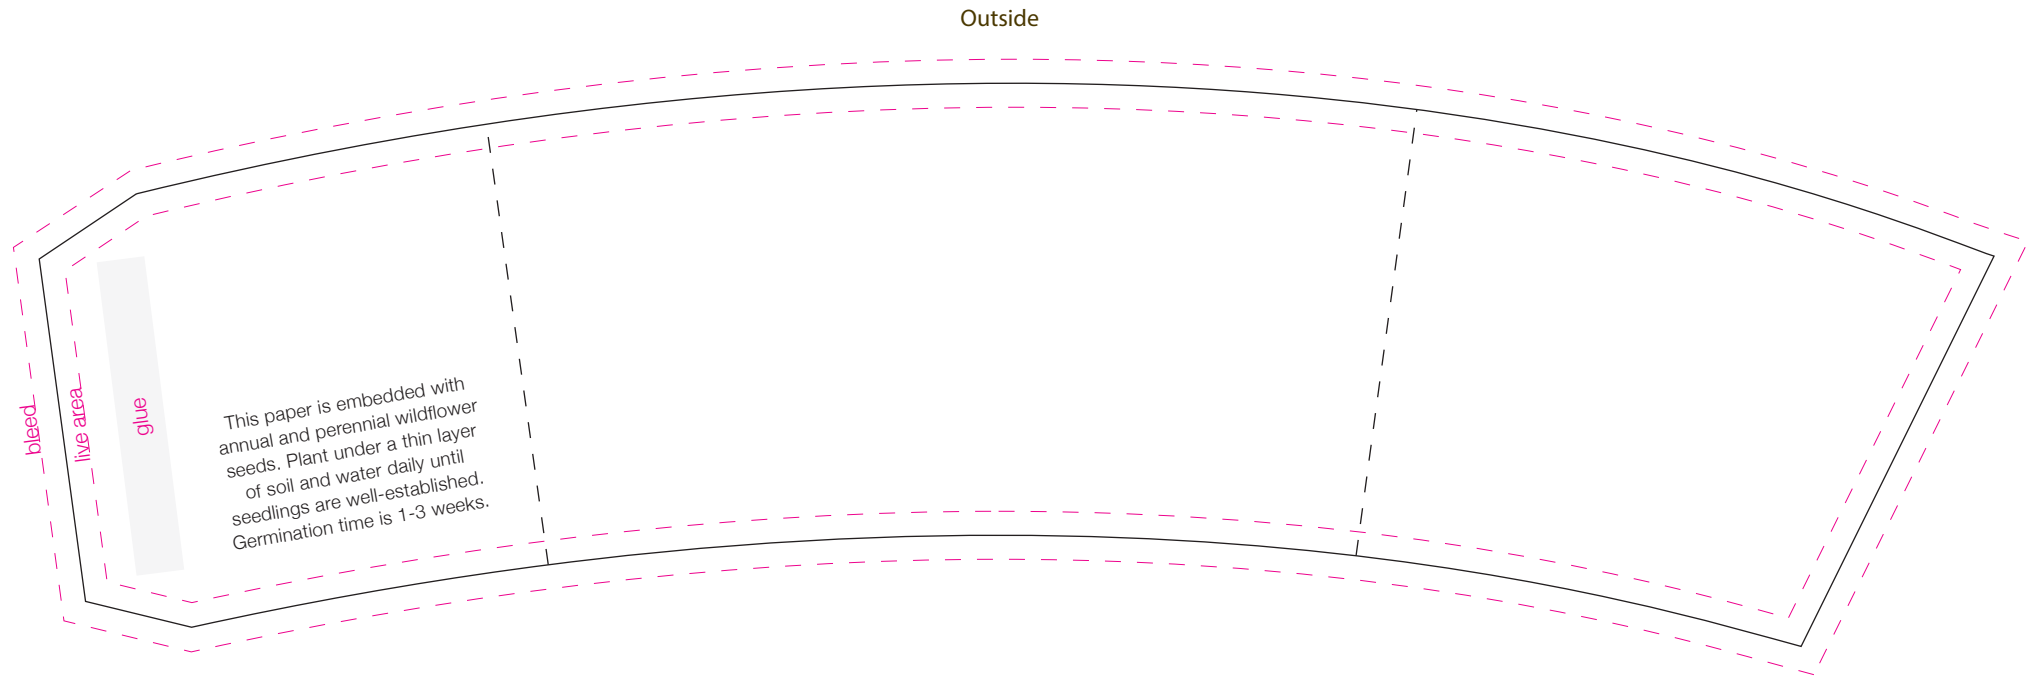

SKU: G1 - Seed Paper Cup Cooler (~10.25x2.35")

Printing:

Color: _____

Seed Paper Ink Coverage: We require that your custom design for this product has light ink coverage (no large solid areas, etc.)

Stock Seed Paper Colors

Lime

Yellow

Light Blue

Pink

Natural

White

Cranberry (seasonal)

Front Folded

Back Folded