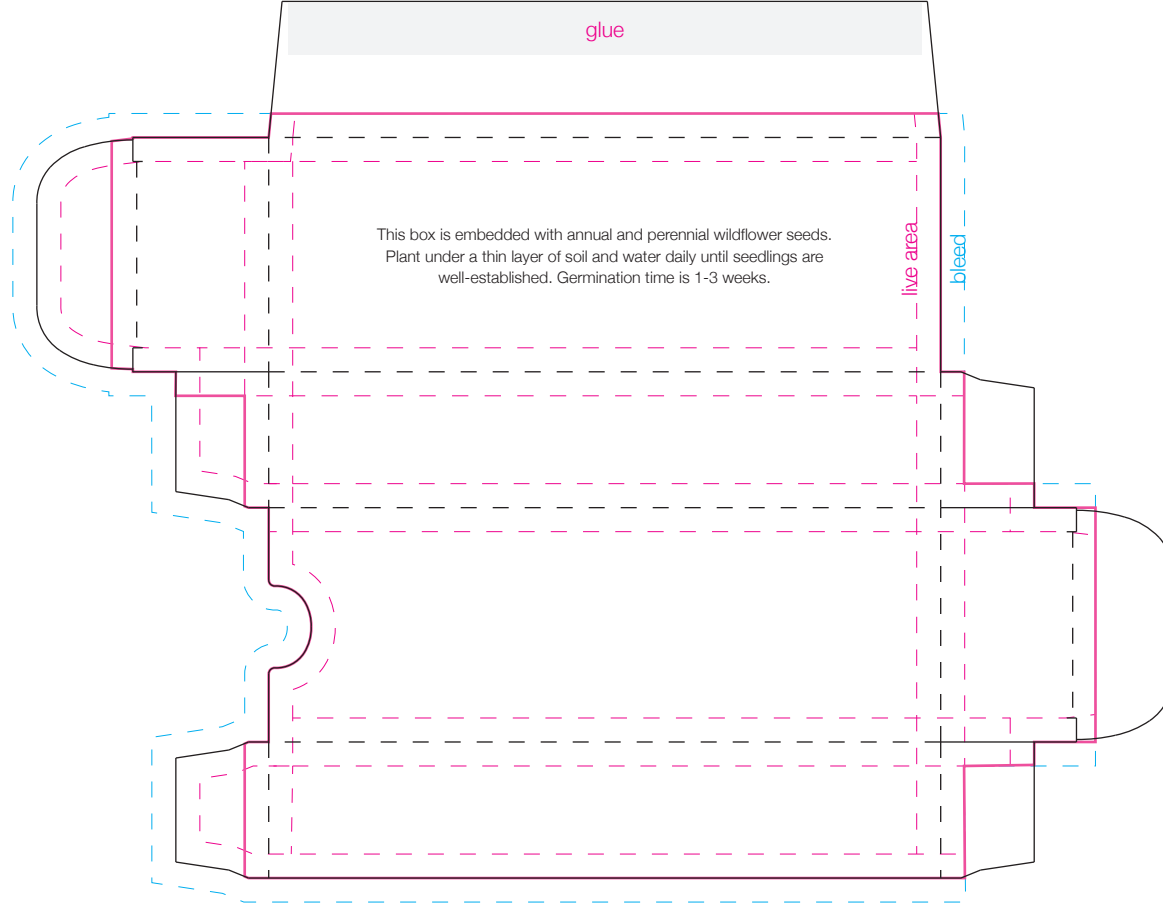

SKU: G12 - Seed Paper USB Box (3.5"L x 1.2"H x .71"W assembled)
Seed Paper Ink Coverage: We require that your custom design for this product has light ink coverage (no large solid areas, etc.)

Outside

This box is embedded with annual and perennial wildflower seeds.
Plant under a thin layer of soil and water daily until seedlings are
well-established. Germination time is 1-3 weeks.

live area

bleed

glue