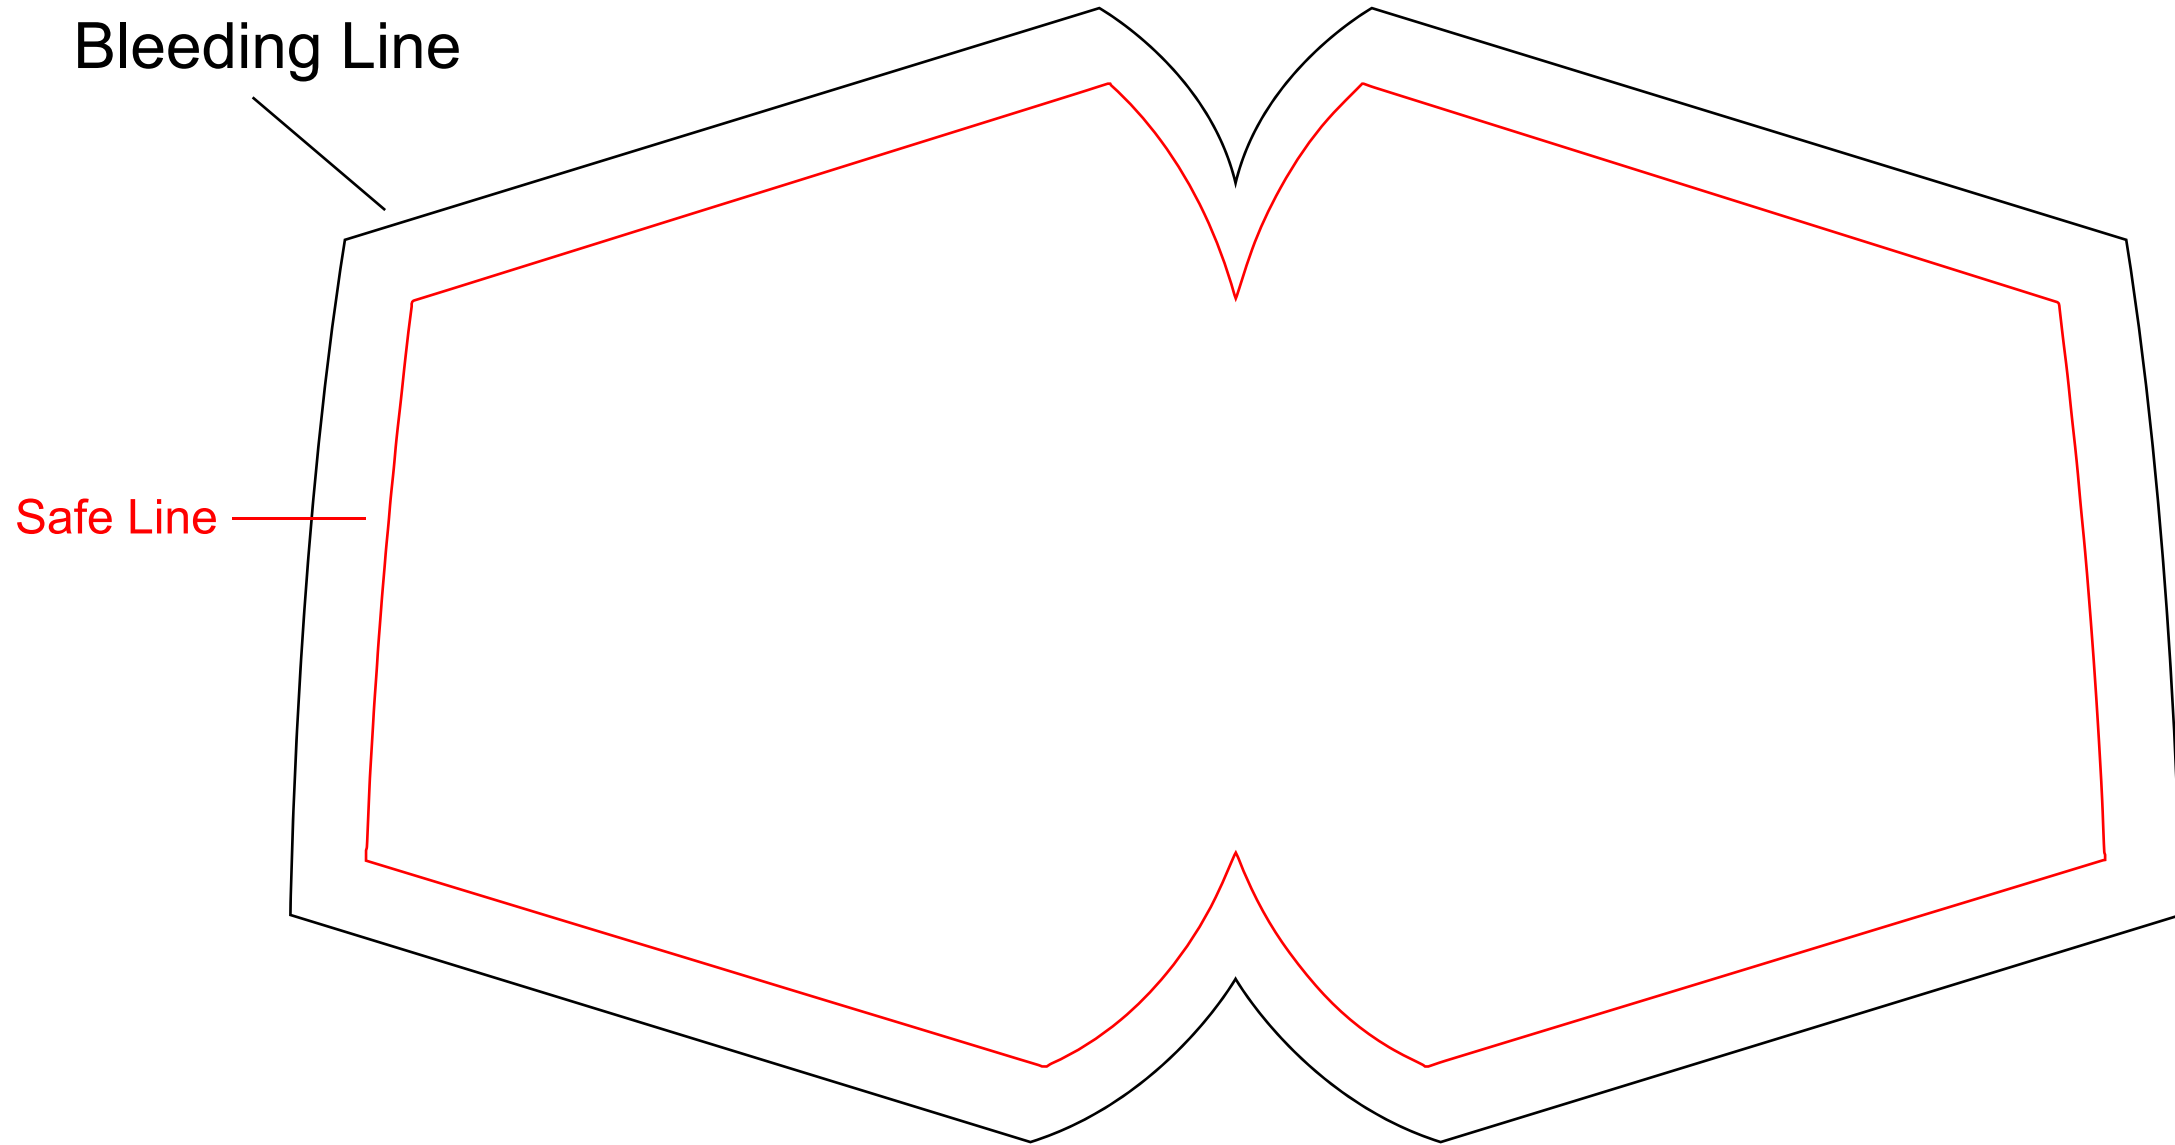

SKU: RM2

Custom Filtration Masks

Note: Please keep all artwork 0.25" inside red line

Final Product Size
Adult: 230 x 130mm